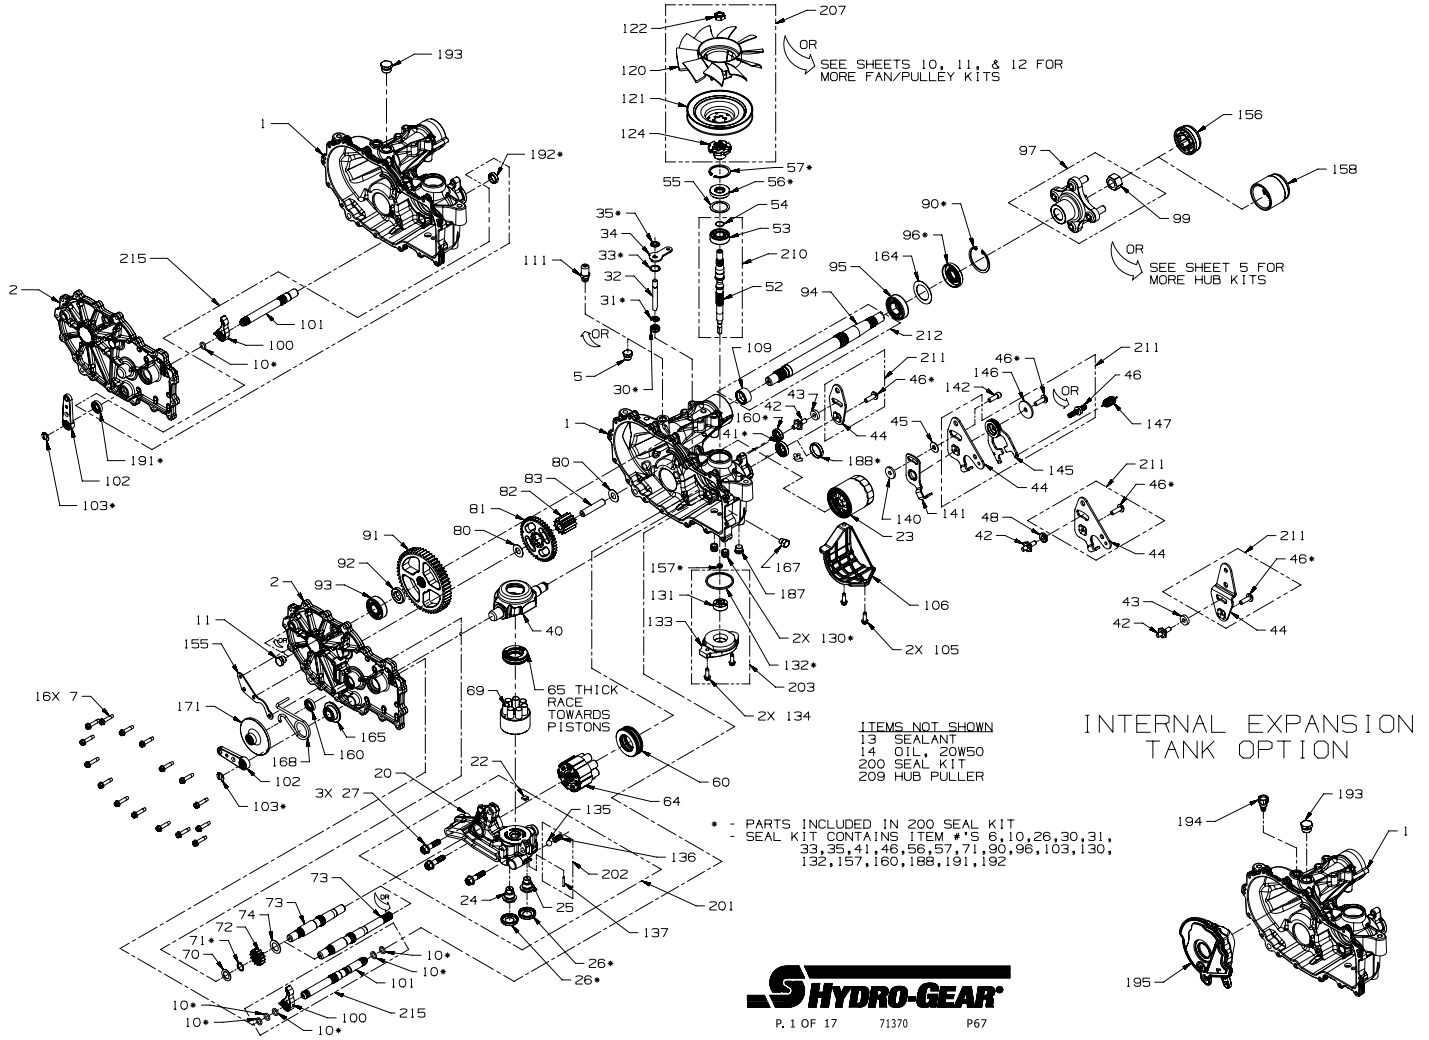

## Service Schematic

#	PART #	DESCRIPTION	QTY	Note
1	71424	KIT, HOUSING, MAIN LH	1	
2	71573	KIT, COVER, SIDE, LH, CNTL	1	
7	53246	SCREW 1/4-20 X 1.125 HEX WASHER	16	
10	51804	O-RING -111 .103 X .424	5	
11	54730	PLUG, EXTERNAL, HEX	1	
13	50928	SEALANT TUBE	1	
14		OIL, 20W50	70.3 oz	
22	51448	PLATE, BYPASS	1	
23	52114	FILTER, OIL	1	
26	52162	SEAL 1.375 X .250 PLUG	2	
27	52137	SCREW 3/8-16 X 1.50 HFH	3	
30	55232	SEAL, LIP .375 X .75 X .25	1	
31	51628	RING RET 37 EXT KLIPRING	1	
32	52136	ROD BYPASS	1	
33	51627	RING RET 75 INT	1	
34	52370	ARM, BYPASS	1	
35	51630	RING RET 37 EXT PUSH	1	
40	51048	TRUNNION, SWASHPLATE	1	
41	51140	SEAL 18 X 32 X 7 LIP	1	
45	44130	WASHER .34 X .88 X .06	1	
46	51812	SCREW 5/16-24 X 1.00 TWHCS PATCH	1	
55	50951	WASHER 1.23 X 1.57 X .04	1	
56	51161	SEAL 17 X 40 X 7 LIP	1	
57	50329	RING RET 156 INT	1	
60	51462	BEARING 35X62X16 BALL THRUST	1	
64	72882	ASS'Y, CYLINDER BLOCK, 16cc	1	
65	50551	BEARING 30X52X13 BALL THRUST	1	
69	70723	ASSY, BLOCK 7 PISTON	1	
70	44371	WASHER .63 X 1.0 X .05 FLAT	1	
71	44145	RETAINING RING, MOTOR SHAFT	1	
72	52149	GEAR, 16T	1	
73	52150	SHAFT MOTOR	1	
74	51069	WASHER .71 X 1.16 X .04 FLAT	1	
80	50132	WASHER .51 X 1.10 X .03 FLAT	2	
81	52148	GEAR, 43T	1	
82	52583	GEAR, 11T	1	
83	51083	JACK SHAFT (PIN)	1	
90	50859	RING, RETAINING 206 INTERNAL	1	
91	52108	GEAR, 54T	1	
92	53336	SPACER, .75 X 1.32 X .257	1	
93	72749	KIT, BEARING	1	
95	53656	BEARING 25.4X52X15 BALL 6205R-1	1	
96	53699	SEAL 1.0 X 2.06 X .38 LIP TC4	1	
97	71405	KIT, HUB, 4 BOLT	1	
99	53768	NUT 3/4-16 HEX LOCK	1	
100	52766	PAWL, BRAKE	1	

**PART NOTES:**

[1] - contains items 52, 53, 54