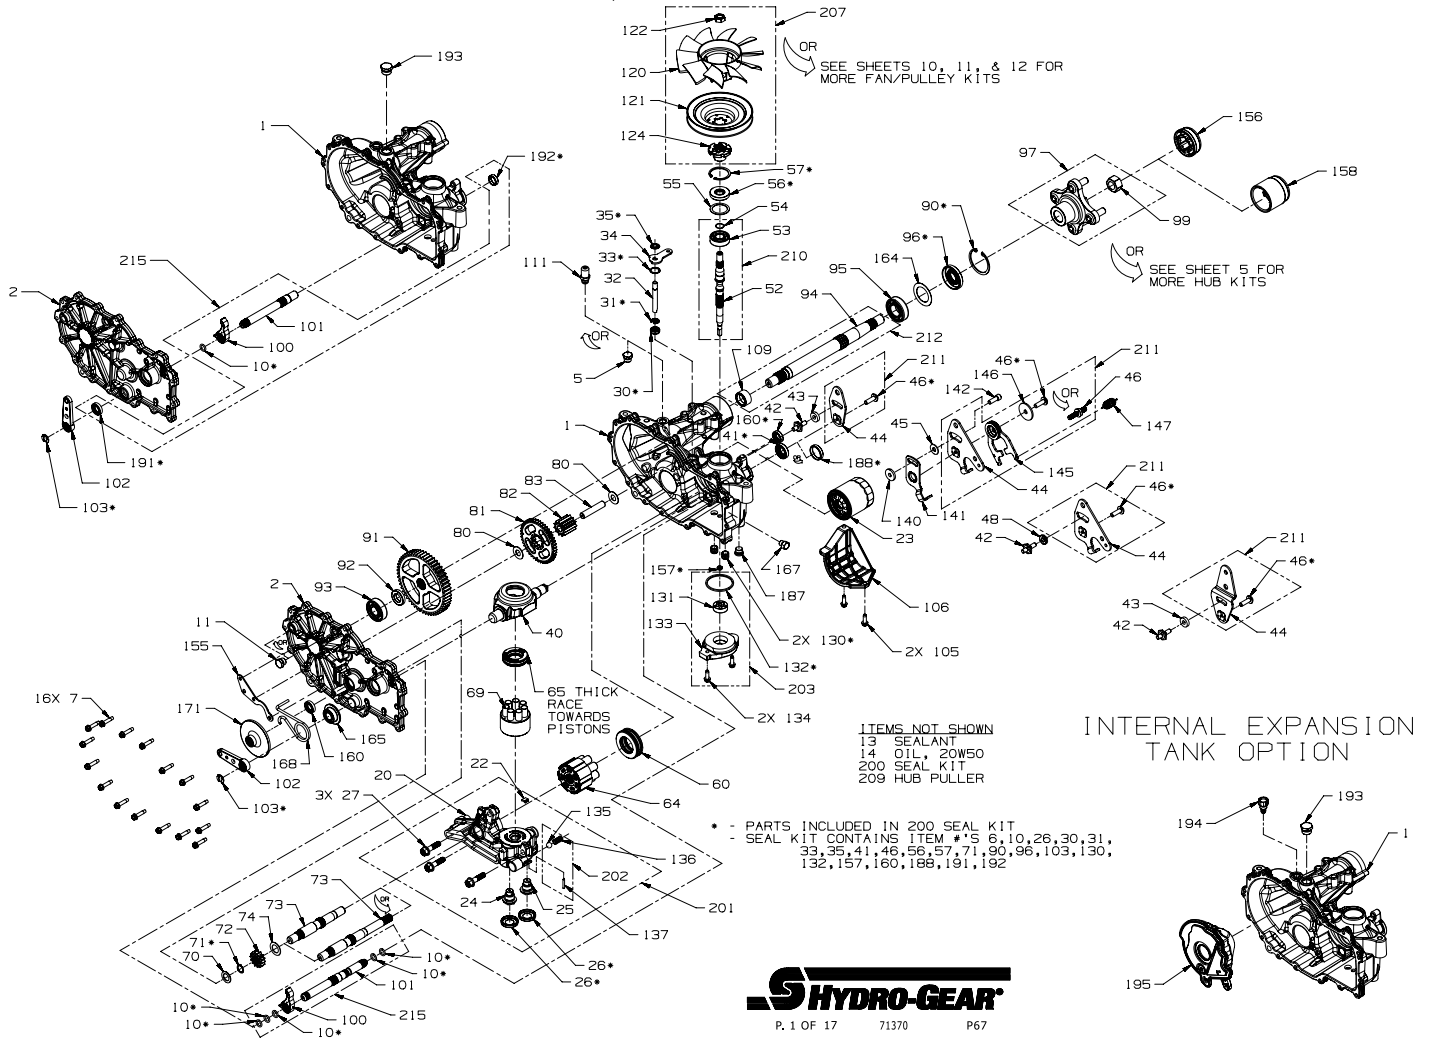

## Service Schematic

#	PART #	DESCRIPTION	QTY	Note
1	73075	KIT, HOUSING, MAIN, LH, CNTL	1	
2	73106	KIT, SIDE COVER, LH	1	
7	53246	SCREW 1/4-20 X 1.125 HEX WASHER	16	
10	51804	O-RING -111 .103 X .424	1	
11	54730	PLUG, EXTERNAL, HEX	1	
13	50928	SEALANT TUBE	1	
14		OIL, 20W50	71.9 oz	
22	51448	PLATE, BYPASS	1	
23	52114	FILTER, OIL	1	
26	52162	SEAL 1.375 X .250 PLUG	2	
27	52137	SCREW 3/8-16 X 1.50 HFH	3	
30	55232	SEAL, LIP .375 X .75 X .25	1	
31	51628	RING RET 37 EXT KLIPRING	1	
32	52136	ROD BYPASS	1	
33	51627	RING RET 75 INT	1	
34	51910	ARM, BYPASS	1	
35	51630	RING RET 37 EXT PUSH	1	
40	51048	TRUNNION, SWASHPLATE	1	
41	51140	SEAL 18 X 32 X 7 LIP	1	
42	50426	STUD 5/16-24X1.5 SHORT	1	
43	52298	WASHER .31 X .80 X.21 PLASTIC	1	
46	51812	SCREW 5/16-24 X 1.00 TWHCS PATCH	1	
55	50951	WASHER 1.23 X 1.57 X .04	1	
56	51161	SEAL 17 X 40 X 7 LIP	1	
57	50329	RING RET 156 INT	1	
60	51462	BEARING 35X62X16 BALL THRUST	1	
64	72882	ASSY, CYLINDER BLOCK, 16cc	1	
65	50551	BEARING 30X52X13 BALL THRUST	1	
69	70723	ASSY, BLOCK 7 PISTON	1	
70	44371	WASHER .63 X 1.0 X .05 FLAT	1	
71	44145	RETAINING RING, MOTOR SHAFT	1	
72	52149	GEAR, 16T	1	
73	52150	SHAFT MOTOR	1	
74	51069	WASHER .71 X 1.16 X .04 FLAT	1	
80	50132	WASHER .51 X 1.10 X .03 FLAT	2	
81	52148	GEAR, 43T	1	
82	52583	GEAR, 11T	1	
83	51083	JACK SHAFT (PIN)	1	
90	50859	RING, RETAINING 206 INTERNAL	1	
91	52108	GEAR, 54T	1	
92	53336	SPACER, .75 X 1.32 X .257	1	
93	72749	KIT, BEARING	1	
95	53656	BEARING 25.4X52X15 BALL 6205R-1	1	
96	53699	SEAL 1.0 X 2.06 X .38 LIP TC4	1	
97	71405	KIT, HUB, 4 BOLT	1	
99	53768	NUT 3/4-16 HEX LOCK	1	