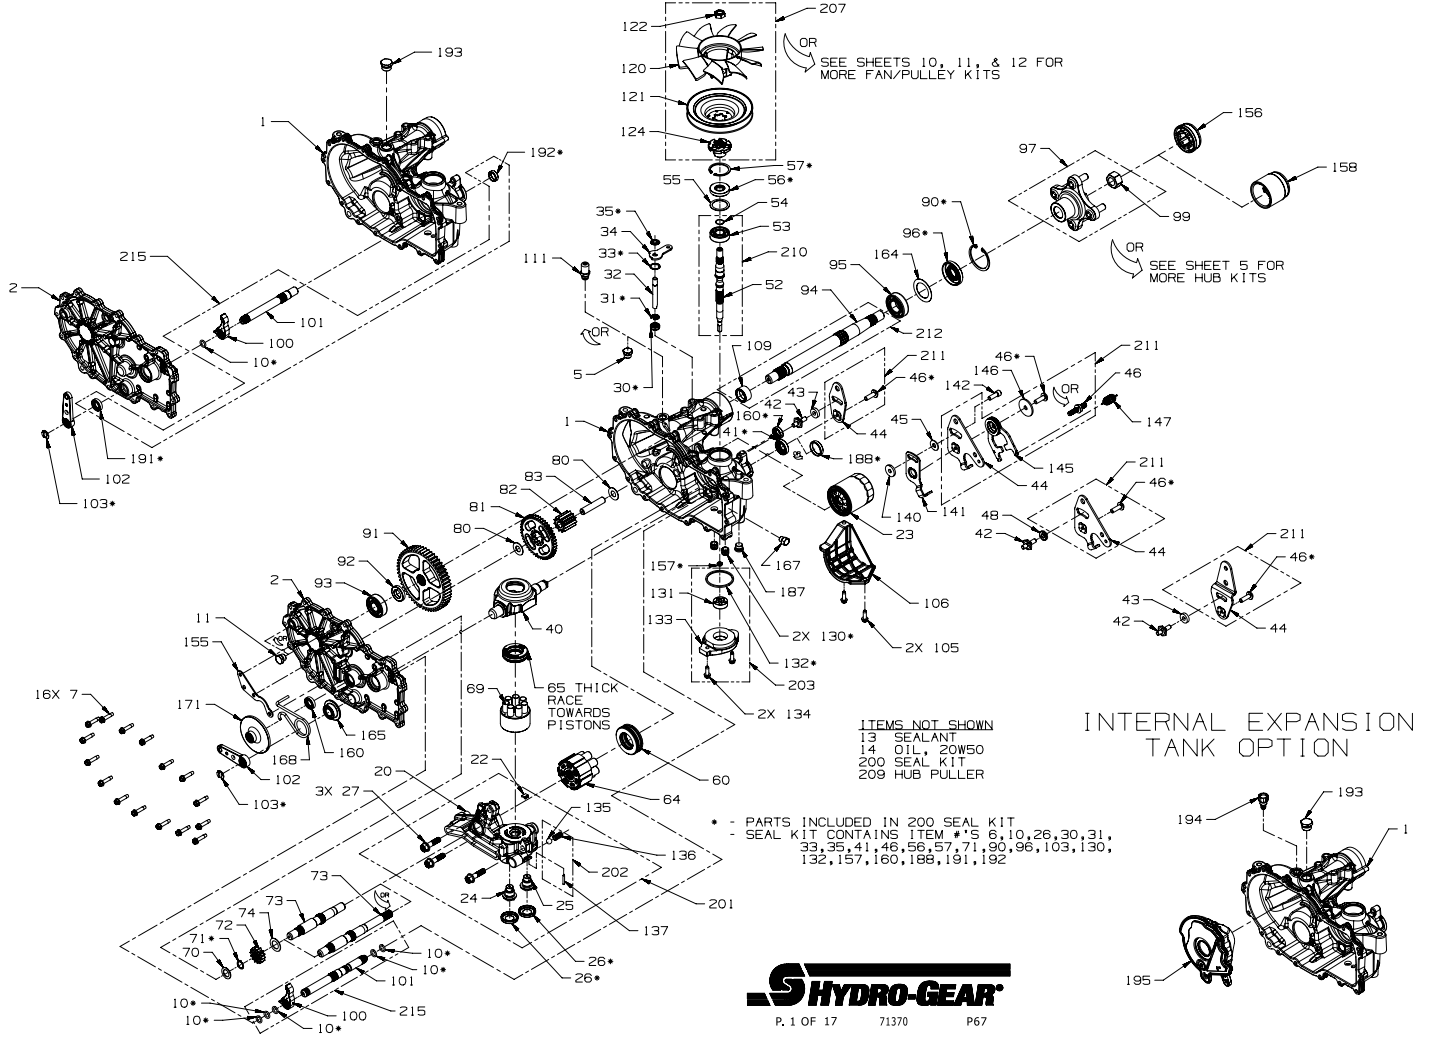

ZT-2800, ZT-3100 & ZT-3200 SERVICE SCHEMATIC

Service Schematic

#	PART #	DESCRIPTION	QTY	Note
1	73071	KIT, HOUSING, MAIN, RH, CNTL	1	
2	73095	KIT, SIDE COVER, RH	1	
7	53246	SCREW 1/4-20 X 1.125 HEX WASHER	16	
10	51804	O-RING -111 .103 X .424	1	
11	54730	PLUG, EXTERNAL, HEX	1	
13	50928	SEALANT TUBE	1	
14		OIL, 20W50	71.9oz	
22	51448	PLATE, BYPASS	1	
23	52114	FILTER, OIL	1	
26	52162	SEAL 1.375 X .250 PLUG	2	
27	52137	SCREW 3/8-16 X 1.50 HFH	3	
30	55232	SEAL, LIP .375 X .75 X .25	1	
31	51628	RING RET 37 EXT KLIPRING	1	
32	52136	ROD BYPASS	1	
33	51627	RING RET 75 INT	1	
34	51910	ARM, BYPASS	1	
35	51630	RING RET 37 EXT PUSH	1	
40	51048	TRUNNION, SWASHPLATE	1	
41	51140	SEAL 18 X 32 X 7 LIP	1	
45	44130	WASHER .34 X .88 X .06	1	
46	51812	SCREW 5/16-24 X 1.00 TWHCS PATCH	1	
55	50951	WASHER 1.23 X 1.57 X .04	1	
56	51161	SEAL 17 X 40 X 7 LIP	1	
57	50329	RING RET 156 INT	1	
60	51462	BEARING 35X62X16 BALL THRUST	1	
64	72882	ASS'Y, CYLINDER BLOCK, 16cc	1	
65	50551	BEARING 30X52X13 BALL THRUST	1	
69	70723	ASSY, BLOCK 7 PISTON	1	
70	44371	WASHER .63 X 1.0 X .05 FLAT	1	
71	44145	RETAINING RING, MOTOR SHAFT	1	
72	52149	GEAR, 16T	1	
73	52150	SHAFT MOTOR	1	
74	51069	WASHER .71 X 1.16 X .04 FLAT	1	
80	50132	WASHER .51 X 1.10 X .03 FLAT	2	
81	52148	GEAR, 43T	1	
82	52583	GEAR, 11T	1	
83	51083	JACK SHAFT (PIN)	1	
90	50859	RING, RETAINING 206 INTERNAL	1	
91	52108	GEAR, 54T	1	
92	53336	SPACER, .75 X 1.32 X .257	1	
93	72749	KIT, BEARING	1	
95	53656	BEARING 25.4X52X15 BALL 6205R-1	1	
96	53699	SEAL 1.0 X 2.06 X .38 LIP TC4	1	
97	71446	KIT, HUB 4 BOLT	1	
99	53768	NUT 3/4-16 HEX LOCK	1	
100	52766	PAWL, BRAKE	1	