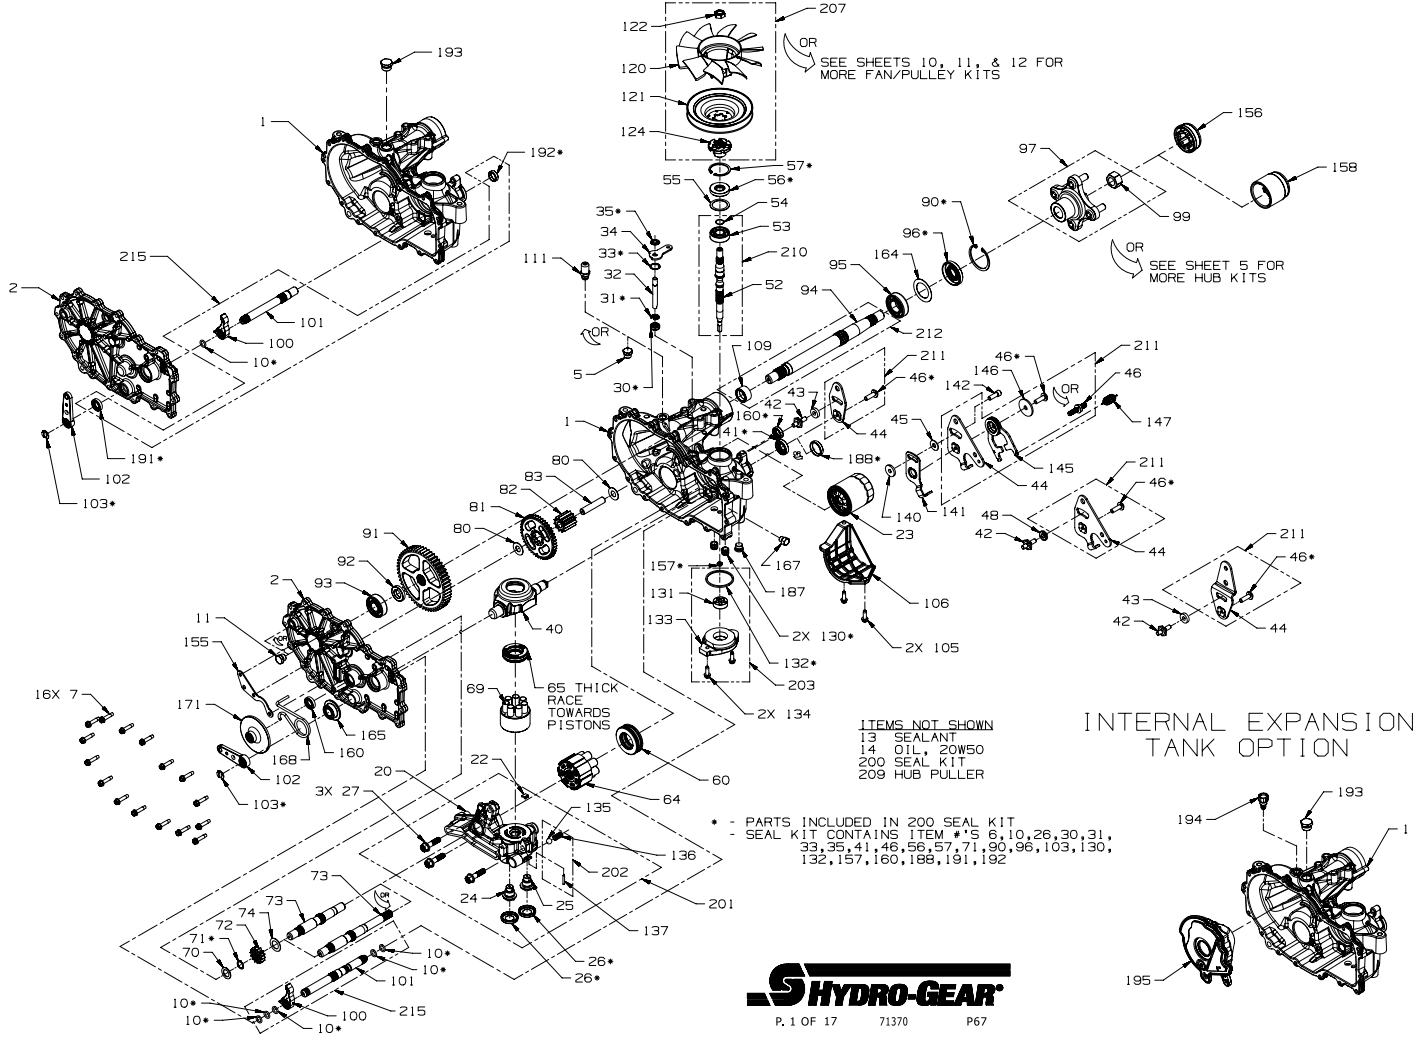

ZH-JPBB-SKDB-1NLX

Service Schematic

ZT-2800, ZT-3100 & ZT-3200 SERVICE SCHEMATIC

Service Schematic

#	PART #	DESCRIPTION	QTY	Note
1	73071	KIT, HOUSING, MAIN, RH, CNTL	1	
2	73095	KIT, SIDE COVER, RH	1	
7	53246	SCREW 1/4-20 X 1.125 HEX WASHER	16	
10	51804	O-RING -111 .103 X .424	1	
11	54730	PLUG, EXTERNAL, HEX	1	
13	50928	SEALANT TUBE	1	
14		OIL, 20W50	71.9 oz	
22	51448	PLATE, BYPASS	1	
23	52114	FILTER, OIL	1	
26	52162	SEAL 1.375 X .250 PLUG	2	
27	52137	SCREW 3/8-16 X 1.50 HFH	3	
30	55232	SEAL, LIP .375 X .75 X .25	1	
31	51628	RING RET 37 EXT KLIPRING	1	
32	52136	ROD BYPASS	1	
33	51627	RING RET 75 INT	1	
34	51629	ARM, BYPASS	1	
35	51630	RING RET 37 EXT PUSH	1	
40	51048	TRUNNION, SWASHPLATE	1	
41	51140	SEAL 18 X 32 X 7 LIP	1	
45	44130	WASHER .34 X .88 X .06	1	
46	51812	SCREW 5/16-24 X 1.00 TWHCS PATCH	1	
55	50951	WASHER 1.23 X 1.57 X .04	1	
56	51161	SEAL 17 X 40 X 7 LIP	1	
57	50329	RING RET 156 INT	1	
60	51462	BEARING 35X62X16 BALL THRUST	1	
64	72882	ASS'Y, CYLINDER BLOCK, 16cc	1	
65	50551	BEARING 30X52X13 BALL THRUST	1	
69	70723	ASSY, BLOCK 7 PISTON	1	
70	44371	WASHER .63 X 1.0 X .05 FLAT	1	
71	44145	RETAINING RING, MOTOR SHAFT	1	
72	52149	GEAR, 16T	1	
73	52150	SHAFT MOTOR	1	
74	51069	WASHER .71 X 1.16 X .04 FLAT	1	
80	50132	WASHER .51 X 1.10 X .03 FLAT	2	
81	52148	GEAR, 43T	1	
82	52583	GEAR, 11T	1	
83	51083	JACK SHAFT (PIN)	1	
90	50859	RING, RETAINING 206 INTERNAL	1	
91	52108	GEAR, 54T	1	
92	53336	SPACER, .75 X 1.32 X .257	1	
93	72749	KIT, BEARING	1	
95	53656	BEARING 25.4X52X15 BALL 6205R-1	1	
96	53699	SEAL 1.0 X 2.06 X .38 LIP TC4	1	
97	71446	KIT, HUB 4 BOLT	1	
99	53768	NUT 3/4-16 HEX LOCK	1	
100	52766	PAWL, BRAKE	1