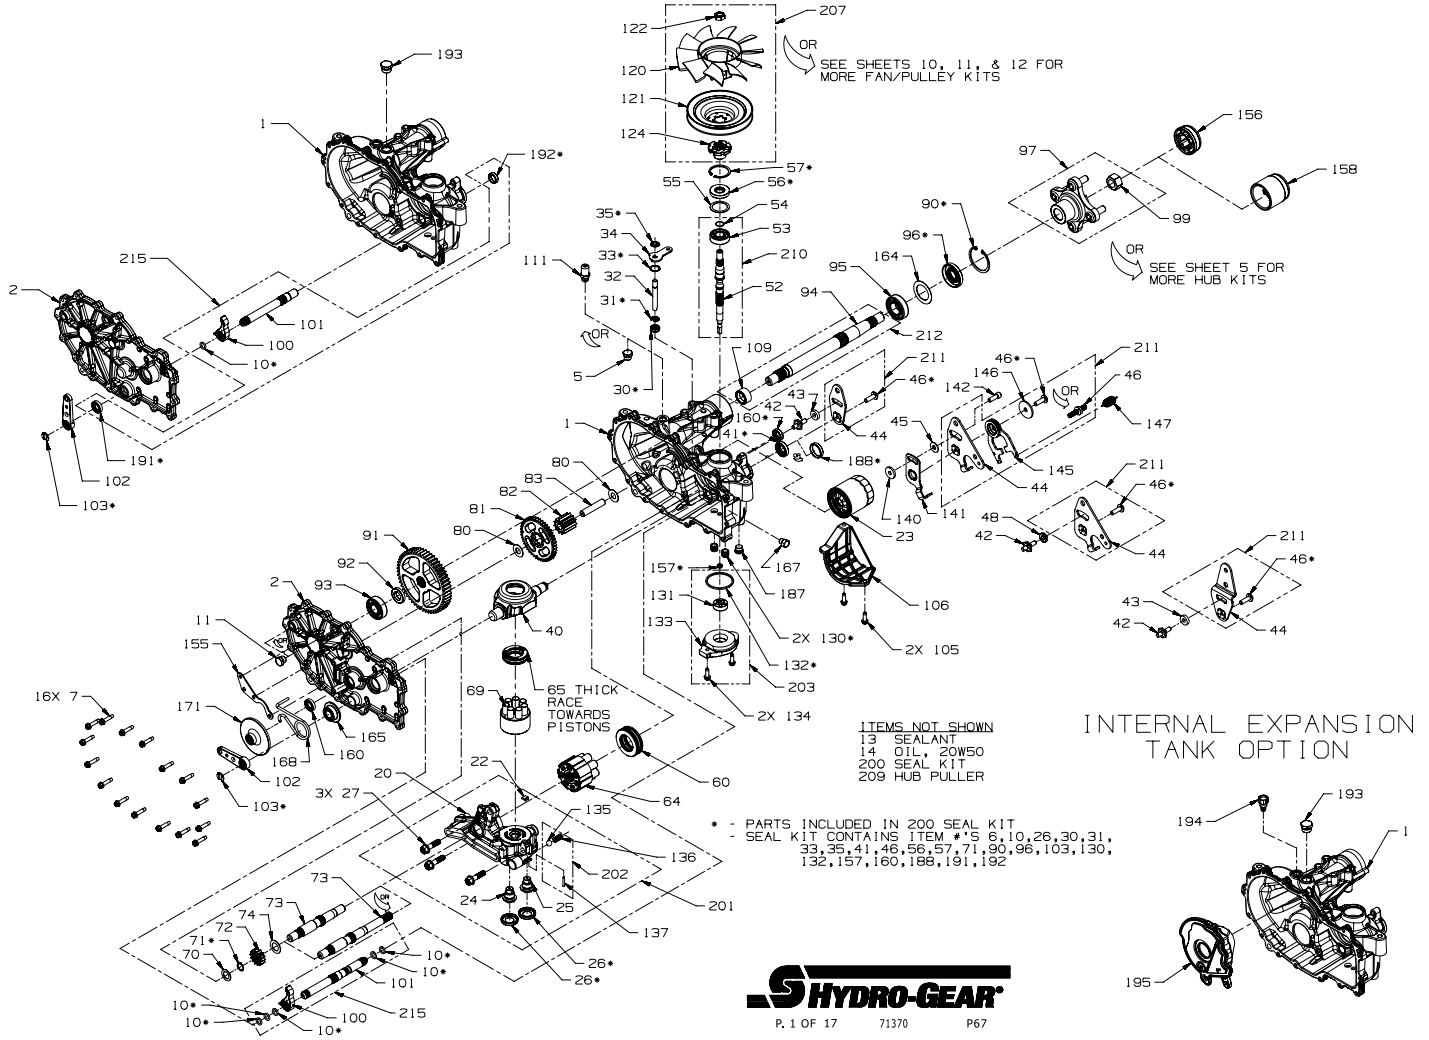

## Service Schematic

#	PART #	DESCRIPTION	QTY	Note
1	73071	KIT, HOUSING, MAIN, RH, CNTL	1	
2	73095	KIT, SIDE COVER, RH	1	
7	53246	SCREW 1/4-20 X 1.125 HEX WASHER	16	
10	51804	O-RING -111 .103 X .424	1	
11	54730	PLUG, EXTERNAL, HEX	1	
13	50928	SEALANT TUBE	1	
14		OIL, 20W50	71.9oz	
22	51448	PLATE, BYPASS	1	
23	52114	FILTER, OIL	1	
26	52162	SEAL 1.375 X .250 PLUG	2	
27	52137	SCREW 3/8-16 X 1.50 HFH	3	
30	55232	SEAL, LIP .375 X .75 X .25	1	
31	51628	RING RET 37 EXT KLIPRING	1	
32	52136	ROD BYPASS	1	
33	51627	RING RET 75 INT	1	
34	51910	ARM, BYPASS	1	
35	51630	RING RET 37 EXT PUSH	1	
40	51048	TRUNNION, SWASHPLATE	1	
41	51140	SEAL 18 X 32 X 7 LIP	1	
45	44130	WASHER .34 X .88 X .06	1	
46	51812	SCREW 5/16-24 X 1.00 TWHCS PATCH	1	
55	50951	WASHER 1.23 X 1.57 X .04	1	
56	51161	SEAL 17 X 40 X 7 LIP	1	
57	50329	RING RET 156 INT	1	
60	51462	BEARING 35X62X16 BALL THRUST	1	
64	72882	ASS'Y, CYLINDER BLOCK, 16cc	1	
65	50551	BEARING 30X52X13 BALL THRUST	1	
69	70723	ASSY, BLOCK 7 PISTON	1	
70	44371	WASHER .63 X 1.0 X .05 FLAT	1	
71	44145	RETAINING RING, MOTOR SHAFT	1	
72	52149	GEAR, 16T	1	
73	52150	SHAFT MOTOR	1	
74	51069	WASHER .71 X 1.16 X .04 FLAT	1	
80	50132	WASHER .51 X 1.10 X .03 FLAT	2	
81	52148	GEAR, 43T	1	
82	52583	GEAR, 11T	1	
83	51083	JACK SHAFT (PIN)	1	
90	50859	RING, RETAINING 206 INTERNAL	1	
91	52108	GEAR, 54T	1	
92	53336	SPACER, .75 X 1.32 X .257	1	
93	72749	KIT, BEARING	1	
95	53656	BEARING 25.4X52X15 BALL 6205R-1	1	
96	53699	SEAL 1.0 X 2.06 X .38 LIP TC4	1	
97	71446	KIT, HUB 4 BOLT	1	
99	53768	NUT 3/4-16 HEX LOCK	1	
100	52766	PAWL, BRAKE	1	

**PART NOTES:**

[1] - contains items 52, 53, 54, 124