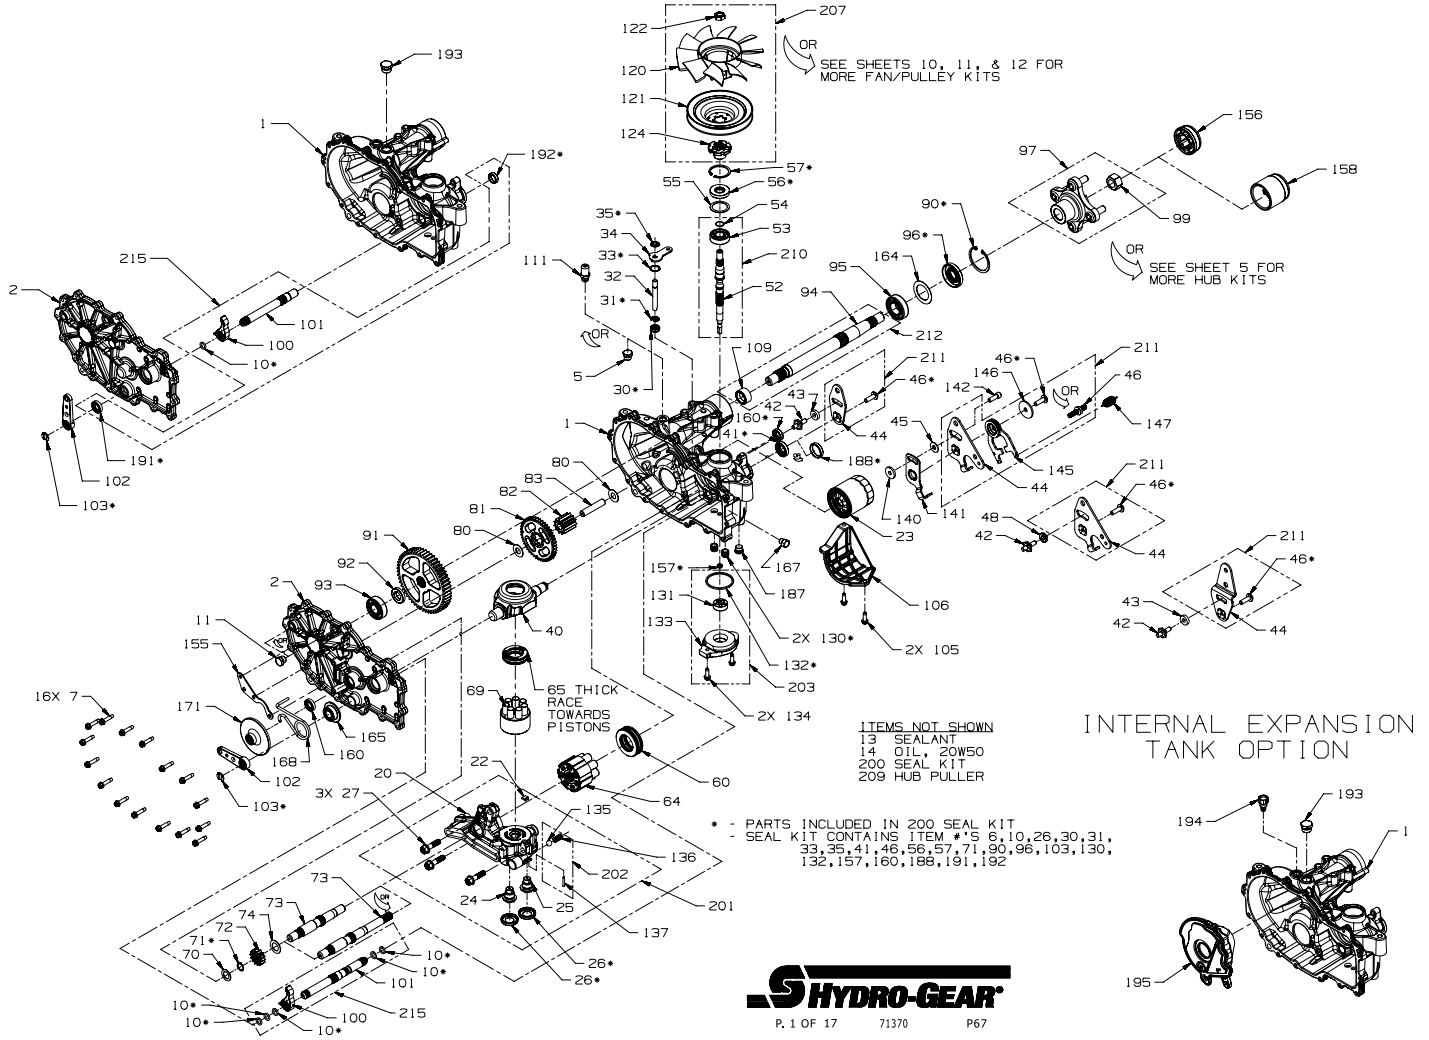

ZT-2800, ZT-3100 & ZT-3200 SERVICE SCHEMATIC

Service Schematic

#	PART #	DESCRIPTION	QTY	Note
1	73071	KIT, HOUSING, MAIN, RH, CNTL	1	
2	73095	KIT, SIDE COVER, RH	1	
7	53246	SCREW 1/4-20 X 1.125 HEX WASHER	16	
10	51804	O-RING -111 .103 X .424	1	
11	54730	PLUG, EXTERNAL, HEX	1	
13	50928	SEALANT TUBE	1	
14		OIL, 20W50	63.4 oz	
22	51448	PLATE, BYPASS	1	
23	52114	FILTER, OIL	1	
26	52162	SEAL 1.375 X .250 PLUG	2	
27	52137	SCREW 3/8-16 X 1.50 HFH	3	
30	55232	SEAL, LIP .375 X .75 X .25	1	
31	51628	RING RET 37 EXT KLIPRING	1	
32	52136	ROD BYPASS	1	
33	51627	RING RET 75 INT	1	
34	51910	ARM, BYPASS	1	
35	51630	RING RET 37 EXT PUSH	1	
40	51048	TRUNNION, SWASHPLATE	1	
41	51140	SEAL 18 X 32 X 7 LIP	1	
45	44130	WASHER .34 X .88 X .06	1	
46	51812	SCREW 5/16-24 X 1.00 TWHCS PATCH	1	
55	50951	WASHER 1.23 X 1.57 X .04	1	
56	51161	SEAL 17 X 40 X 7 LIP	1	
57	50329	RING RET 156 INT	1	
60	51462	BEARING 35X62X16 BALL THRUST	1	
64	72882	ASS'Y, CYLINDER BLOCK, 16cc	1	
65	50551	BEARING 30X52X13 BALL THRUST	1	
69	70723	ASSY, BLOCK 7 PISTON	1	
70	44371	WASHER .63 X 1.0 X .05 FLAT	1	
71	44145	RETAINING RING, MOTOR SHAFT	1	
72	52149	GEAR, 16T	1	
73	52150	SHAFT MOTOR	1	
74	51069	WASHER .71 X 1.16 X .04 FLAT	1	
80	50132	WASHER .51 X 1.10 X .03 FLAT	2	
81	52148	GEAR, 43T	1	
82	52583	GEAR, 11T	1	
83	51083	JACK SHAFT (PIN)	1	
90	50859	RING, RETAINING 206 INTERNAL	1	
91	52108	GEAR, 54T	1	
92	53336	SPACER, .75 X 1.32 X .257	1	
93	72749	KIT, BEARING	1	
95	53656	BEARING 25.4X52X15 BALL 6205R-1	1	
96	53699	SEAL 1.0 X 2.06 X .38 LIP TC4	1	
97	71446	KIT, HUB 4 BOLT	1	
99	53768	NUT 3/4-16 HEX LOCK	1	
100	52766	PAWL, BRAKE	1	

PART NOTES:

- [1] - contains items 135,136,137
 [2] - contains items 52, 53, 54, 124