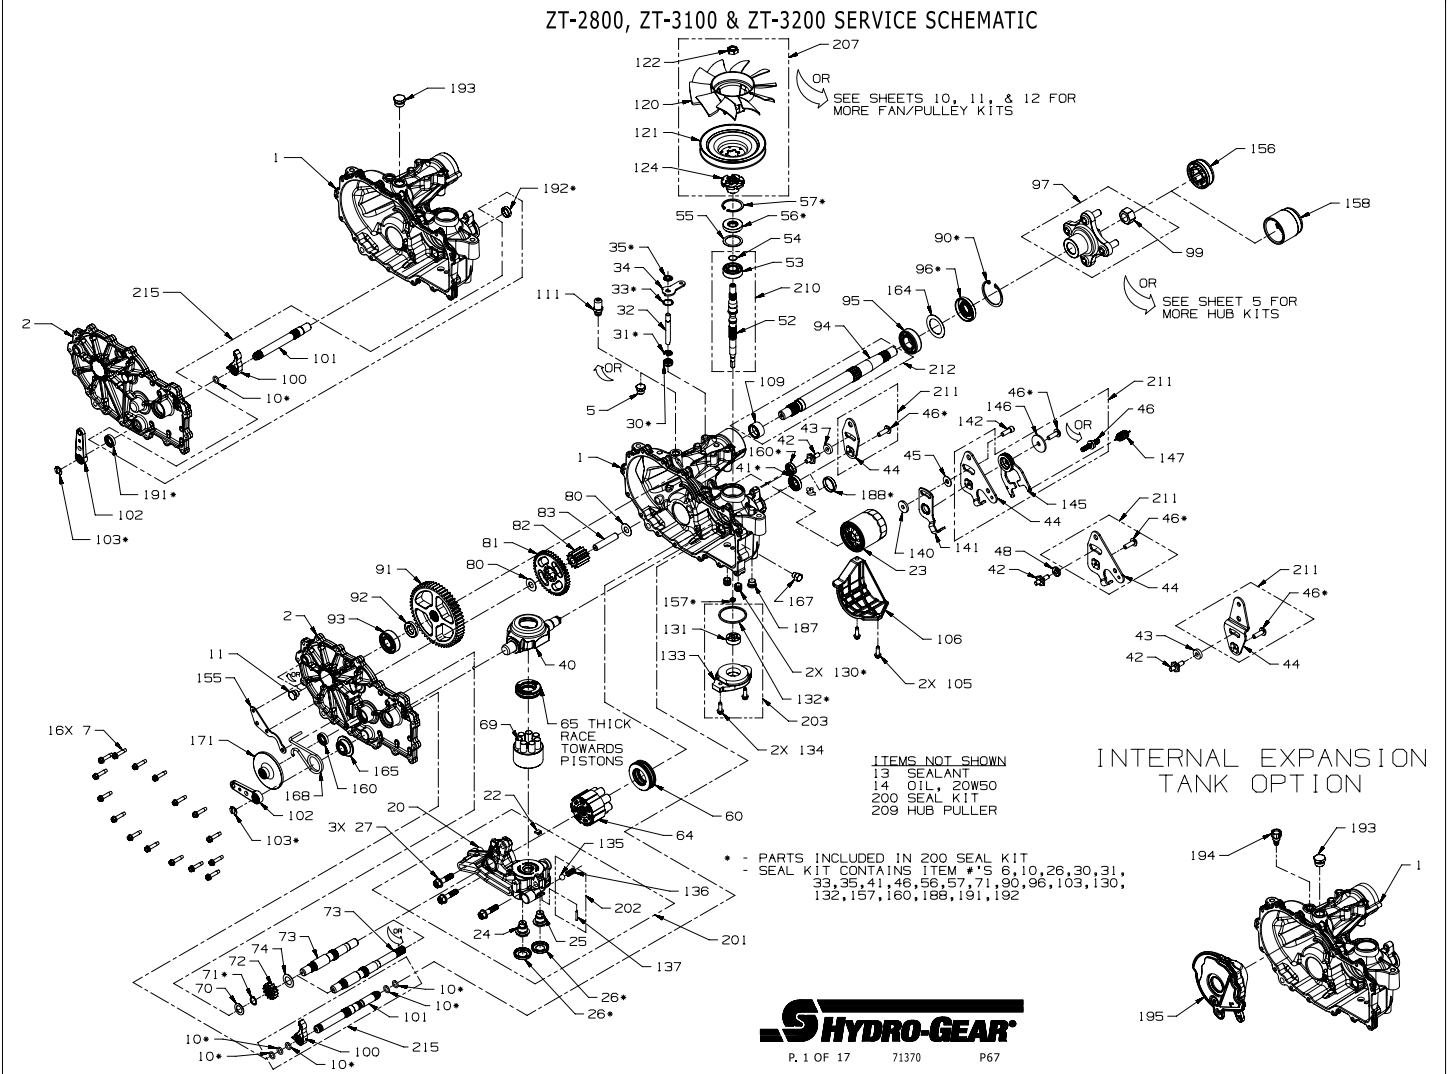

Service Schematic

#	PART #	DESCRIPTION	QTY	Note
1	71415	KIT, MAIN HOUSING, RH, CNTL	1	
2	71572	KIT, COVER, SIDE, RH	1	
7	53246	SCREW 1/4-20 X 1.125 HEX WASHER	16	
10	51804	O-RING -111 .103 X .424	5	
11	54730	PLUG, EXTERNAL, HEX	1	
13	50928	SEALANT TUBE	1	
14		OIL, 20W50	70.3oz	
22	51448	PLATE, BYPASS	1	
23	52114	FILTER, OIL	1	
26	52162	SEAL 1.375 X .250 PLUG	2	
27	52137	SCREW 3/8-16 X 1.50 HFH	3	
30	55232	SEAL, LIP .375 X .75 X .25	1	
31	51628	RING RET 37 EXT KLIPRING	1	
32	52136	ROD BYPASS	1	
33	51627	RING RET 75 INT	1	
34	51910	ARM, BYPASS	1	
35	51630	RING RET 37 EXT PUSH	1	
40	51048	TRUNNION, SWASHPLATE	1	
41	51140	SEAL 18 X 32 X 7 LIP	1	
45	44130	WASHER .34 X .88 X .06	1	
46	51812	SCREW 5/16-24 X 1.00 TWHCS PATCH	1	
55	50951	WASHER 1.23 X 1.57 X .04	1	
56	51161	SEAL 17 X 40 X 7 LIP	1	
57	50329	RING RET 156 INT	1	
60	51462	BEARING 35X62X16 BALL THRUST	1	
64	72882	ASS'Y, CYLINDER BLOCK, 16cc	1	
65	50551	BEARING 30X52X13 BALL THRUST	1	
69	70723	ASSY, BLOCK 7 PISTON	1	
70	44371	WASHER .63 X 1.0 X .05 FLAT	1	
71	44145	RETAINING RING, MOTOR SHAFT	1	
72	52149	GEAR, 16T	1	
73	52150	SHAFT MOTOR	1	
74	51069	WASHER .71 X 1.16 X .04 FLAT	1	
80	50132	WASHER .51 X 1.10 X .03 FLAT	2	
81	52148	GEAR, 43T	1	
82	52583	GEAR, 11T	1	
83	51083	JACK SHAFT (PIN)	1	
90	50859	RING, RETAINING 206 INTERNAL	1	
91	52108	GEAR, 54T	1	
92	53336	SPACER, .75 X 1.32 X .257	1	
93	72749	KIT, BEARING	1	
95	53656	BEARING 25.4X52X15 BALL 6205R-1	1	
96	53699	SEAL 1.0 X 2.06 X .38 LIP TC4	1	
97	71446	KIT, HUB 4 BOLT	1	
99	53768	NUT 3/4-16 HEX LOCK	1	
100	52766	PAWL, BRAKE	1	