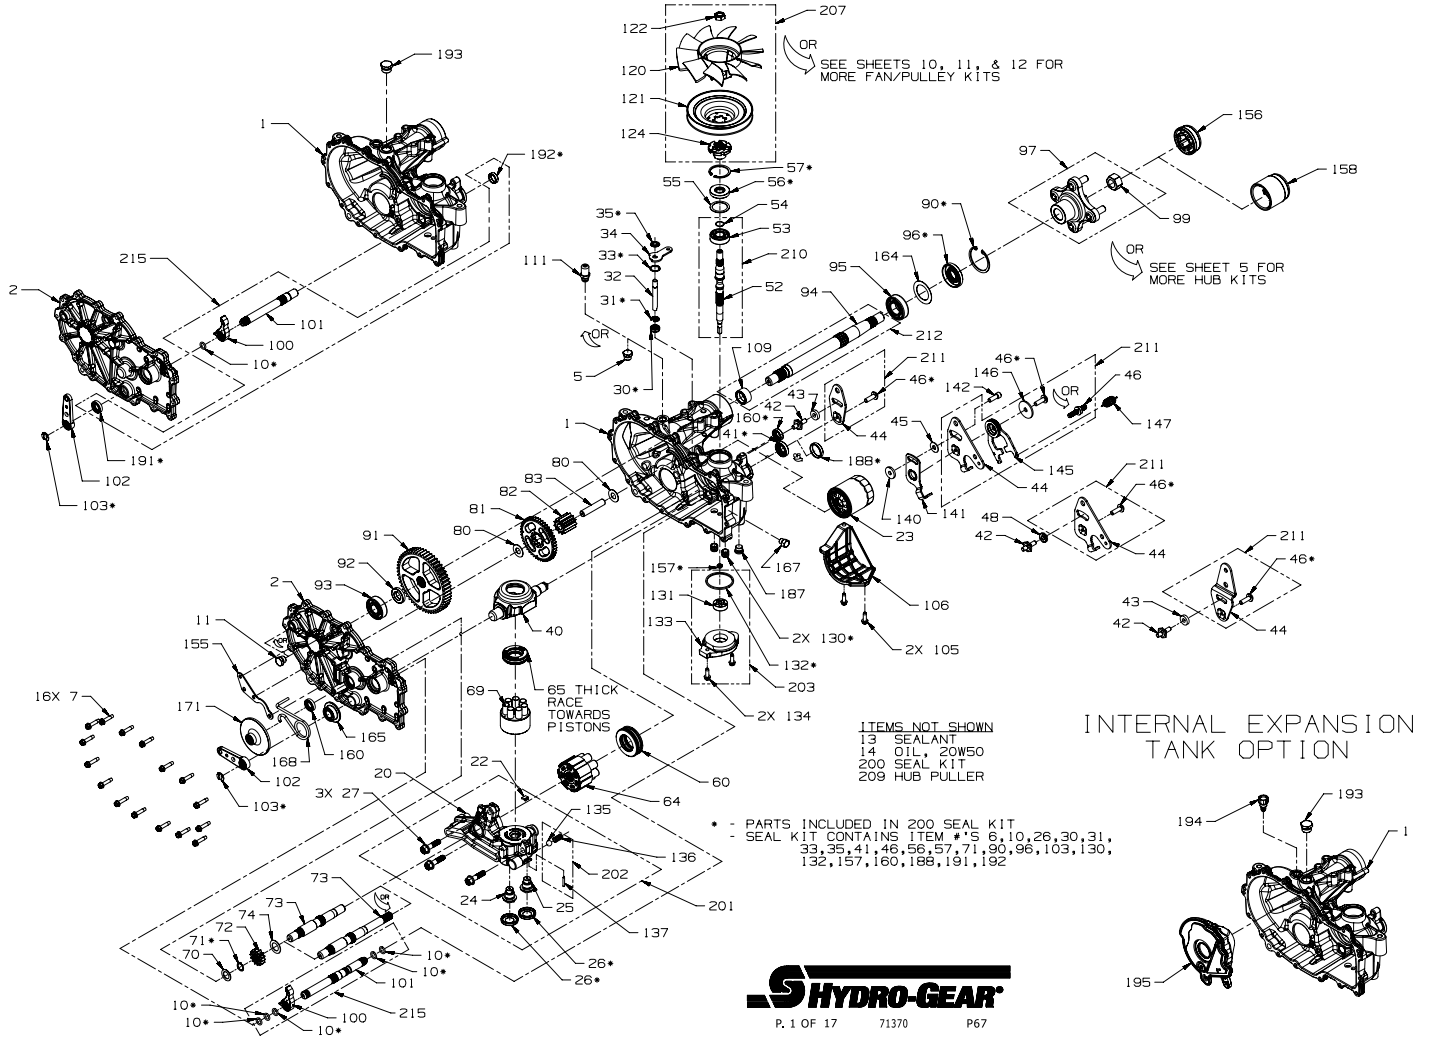

ZT-2800, ZT-3100 & ZT-3200 SERVICE SCHEMATIC

Service Schematic

#	PART #	DESCRIPTION	QTY	Note
1	73071	KIT, HOUSING, MAIN, RH, CNTL	1	
2	73095	KIT, SIDE COVER, RH	1	
7	53246	SCREW 1/4-20 X 1.125 HEX WASHER	16	
10	51804	O-RING -111 .103 X .424	1	
11	54730	PLUG, EXTERNAL, HEX	1	
13	50928	SEALANT TUBE	1	
14		OIL, 20W50	71.9 oz	
22	51448	PLATE, BYPASS	1	
23	52114	FILTER, OIL	1	
26	52162	SEAL 1.375 X .250 PLUG	2	
27	52137	SCREW 3/8-16 X 1.50 HFH	3	
30	55232	SEAL, LIP .375 X .75 X .25	1	
31	51628	RING RET 37 EXT KLIPRING	1	
32	52136	ROD BYPASS	1	
33	51627	RING RET 75 INT	1	
34	51629	ARM, BYPASS	1	
35	51630	RING RET 37 EXT PUSH	1	
40	51048	TRUNNION, SWASHPLATE	1	
41	51140	SEAL 18 X 32 X 7 LIP	1	
45	44130	WASHER .34 X .88 X .06	1	
46	51812	SCREW 5/16-24 X 1.00 TWHCS PATCH	1	
55	50951	WASHER 1.23 X 1.57 X .04	1	
56	51161	SEAL 17 X 40 X 7 LIP	1	
57	50329	RING RET 156 INT	1	
60	51462	BEARING 35X62X16 BALL THRUST	1	
64	72882	ASS'Y, CYLINDER BLOCK, 16cc	1	
65	50551	BEARING 30X52X13 BALL THRUST	1	
69	70723	ASSY, BLOCK 7 PISTON	1	
70	44371	WASHER .63 X 1.0 X .05 FLAT	1	
71	44145	RETAINING RING, MOTOR SHAFT	1	
72	52149	GEAR, 16T	1	
73	52150	SHAFT MOTOR	1	
74	51069	WASHER .71 X 1.16 X .04 FLAT	1	
80	50132	WASHER .51 X 1.10 X .03 FLAT	2	
81	52148	GEAR, 43T	1	
82	52583	GEAR, 11T	1	
83	51083	JACK SHAFT (PIN)	1	
90	50859	RING, RETAINING 206 INTERNAL	1	
91	52108	GEAR, 54T	1	
92	53336	SPACER, .75 X 1.32 X .257	1	
93	72749	KIT, BEARING	1	
95	53656	BEARING 25.4X52X15 BALL 6205R-1	1	
96	53699	SEAL 1.0 X 2.06 X .38 LIP TC4	1	
97	71446	KIT, HUB 4 BOLT	1	
99	53768	NUT 3/4-16 HEX LOCK	1	
100	52766	PAWL, BRAKE	1	