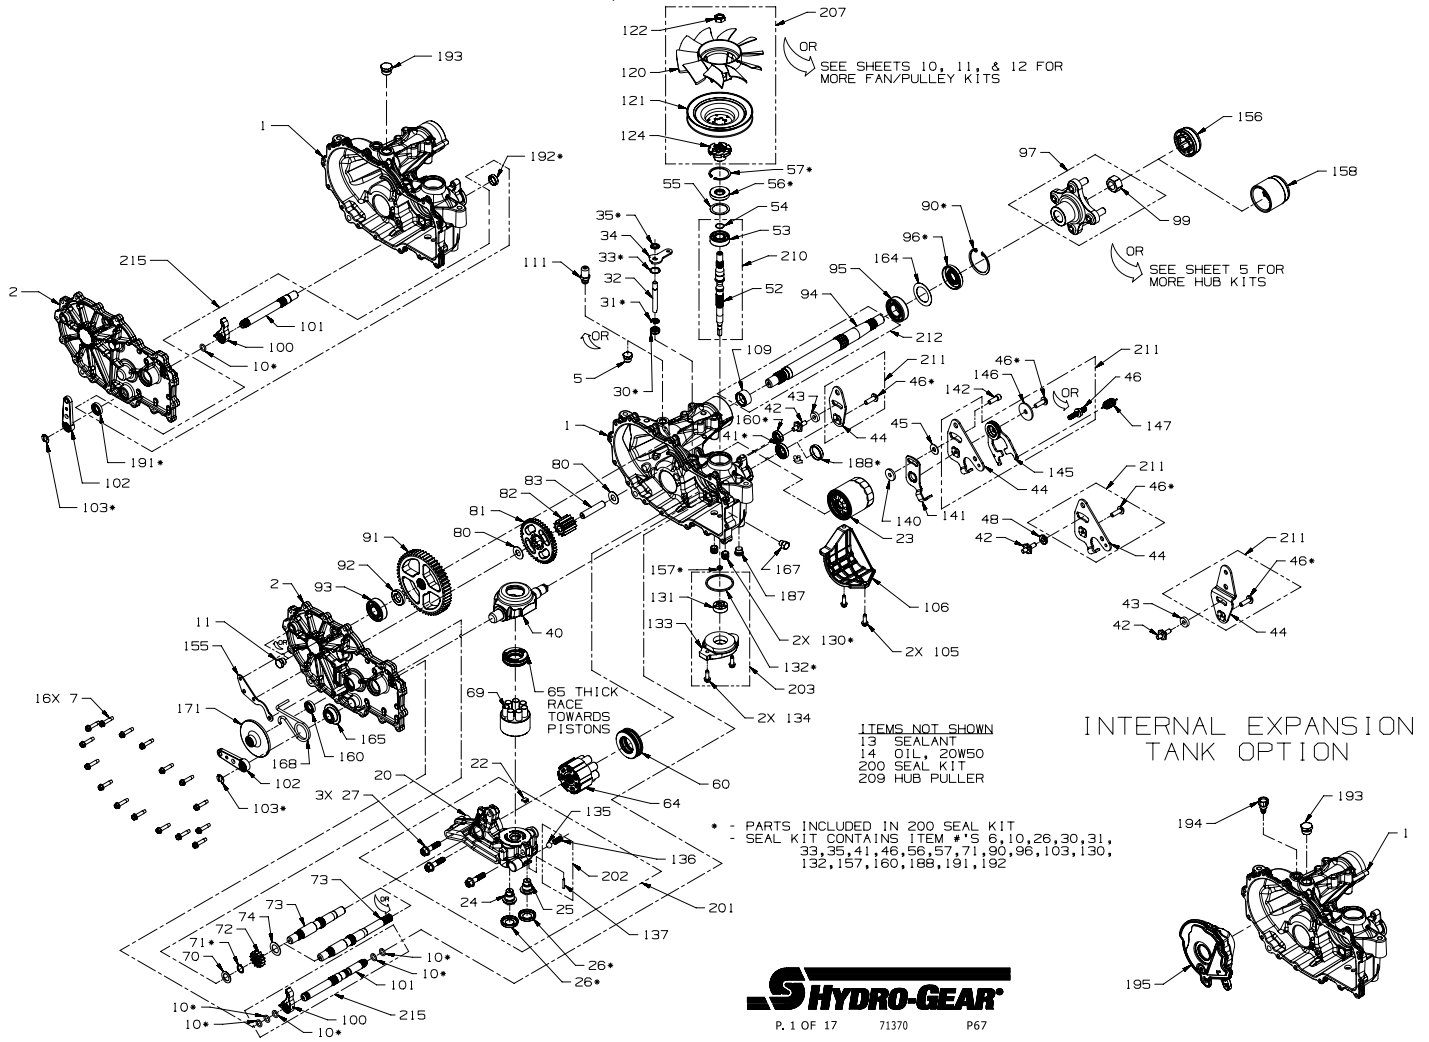

ZT-2800, ZT-3100 & ZT-3200 SERVICE SCHEMATIC

Service Schematic

#	PART #	DESCRIPTION	QTY	Note
1	71415	KIT, MAIN HOUSING, RH, CNTL	1	
2	71572	KIT, COVER, SIDE, RH	1	
7	53246	SCREW 1/4-20 X 1.125 HEX WASHER	16	
10	51804	O-RING -111 .103 X .424	5	
11	54730	PLUG, EXTERNAL, HEX	1	
13	50928	SEALANT TUBE	1	
14		OIL, 20W50	70.3 oz	
22	51448	PLATE, BYPASS	1	
23	52114	FILTER, OIL	1	
26	52162	SEAL 1.375 X .250 PLUG	2	
27	52137	SCREW 3/8-16 X 1.50 HFH	3	
30	55232	SEAL, LIP .375 X .75 X .25	1	
31	51628	RING RET 37 EXT KLIPRING	1	
32	52136	ROD BYPASS	1	
33	51627	RING RET 75 INT	1	
34	51629	ARM, BYPASS	1	
35	51630	RING RET 37 EXT PUSH	1	
40	51048	TRUNNION, SWASHPLATE	1	
41	51140	SEAL 18 X 32 X 7 LIP	1	
45	44130	WASHER .34 X .88 X .06	1	
46	51812	SCREW 5/16-24 X 1.00 TWHCS PATCH	1	
55	50951	WASHER 1.23 X 1.57 X .04	1	
56	51161	SEAL 17 X 40 X 7 LIP	1	
57	50329	RING RET 156 INT	1	
60	51462	BEARING 35X62X16 BALL THRUST	1	
64	72882	ASS'Y, CYLINDER BLOCK, 16cc	1	
65	50551	BEARING 30X52X13 BALL THRUST	1	
69	70723	ASSY, BLOCK 7 PISTON	1	
70	44371	WASHER .63 X 1.0 X .05 FLAT	1	
71	44145	RETAINING RING, MOTOR SHAFT	1	
72	52149	GEAR, 16T	1	
73	52150	SHAFT MOTOR	1	
74	51069	WASHER .71 X 1.16 X .04 FLAT	1	
80	50132	WASHER .51 X 1.10 X .03 FLAT	2	
81	52148	GEAR, 43T	1	
82	52583	GEAR, 11T	1	
83	51083	JACK SHAFT (PIN)	1	
90	50859	RING, RETAINING 206 INTERNAL	1	
91	52108	GEAR, 54T	1	
92	53336	SPACER, .75 X 1.32 X .257	1	
93	72749	KIT, BEARING	1	
95	53656	BEARING 25.4X52X15 BALL 6205R-1	1	
96	53699	SEAL 1.0 X 2.06 X .38 LIP TC4	1	
97	71446	KIT, HUB 4 BOLT	1	
99	53768	NUT 3/4-16 HEX LOCK	1	
100	52766	PAWL, BRAKE	1	

PART NOTES:

[1] - contains items 52, 53, 54, 124