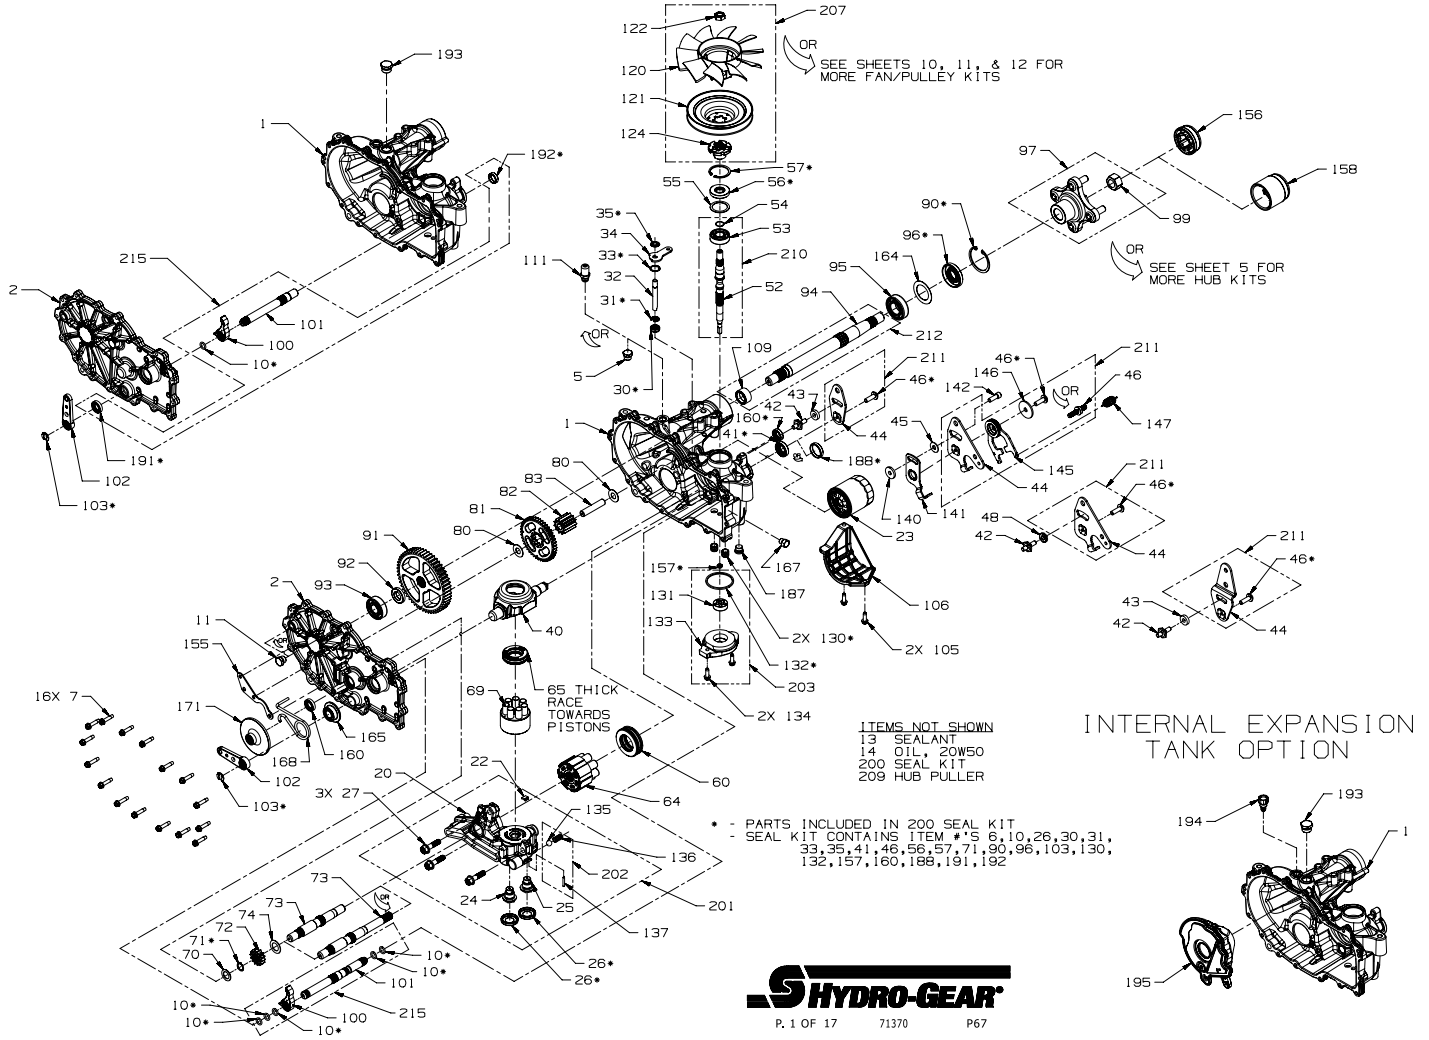

ZT-2800, ZT-3100 & ZT-3200 SERVICE SCHEMATIC

Service Schematic

#	PART #	DESCRIPTION	QTY	Note
1	73071	KIT, HOUSING, MAIN, RH, CNTL	1	
2	73095	KIT, SIDE COVER, RH	1	
7	53246	SCREW 1/4-20 X 1.125 HEX WASHER	16	
10	51804	O-RING -111 .103 X .424	1	
11	54730	PLUG, EXTERNAL, HEX	1	
13	50928	SEALANT TUBE	1	
14		OIL, 20W50	71.9 oz	
22	51448	PLATE, BYPASS	1	
23	52114	FILTER, OIL	1	
26	52162	SEAL 1.375 X .250 PLUG	2	
27	52137	SCREW 3/8-16 X 1.50 HFH	3	
30	55232	SEAL, LIP .375 X .75 X .25	1	
31	51628	RING RET 37 EXT KLIPRING	1	
32	52136	ROD BYPASS	1	
33	51627	RING RET 75 INT	1	
34	52370	ARM, BYPASS	1	
35	51630	RING RET 37 EXT PUSH	1	
40	51048	TRUNNION, SWASHPLATE	1	
41	51140	SEAL 18 X 32 X 7 LIP	1	
45	44130	WASHER .34 X .88 X .06	1	
46	51812	SCREW 5/16-24 X 1.00 TWHCS PATCH	1	
55	50951	WASHER 1.23 X 1.57 X .04	1	
56	51161	SEAL 17 X 40 X 7 LIP	1	
57	50329	RING RET 156 INT	1	
60	51462	BEARING 35X62X16 BALL THRUST	1	
64	72882	ASS'Y, CYLINDER BLOCK, 16cc	1	
65	50551	BEARING 30X52X13 BALL THRUST	1	
69	70723	ASSY, BLOCK 7 PISTON	1	
70	44371	WASHER .63 X 1.0 X .05 FLAT	1	
71	44145	RETAINING RING, MOTOR SHAFT	1	
72	52149	GEAR, 16T	1	
73	52150	SHAFT MOTOR	1	
74	51069	WASHER .71 X 1.16 X .04 FLAT	1	
80	50132	WASHER .51 X 1.10 X .03 FLAT	2	
81	52148	GEAR, 43T	1	
82	52583	GEAR, 11T	1	
83	51083	JACK SHAFT (PIN)	1	
90	50859	RING, RETAINING 206 INTERNAL	1	
91	52108	GEAR, 54T	1	
92	53336	SPACER, .75 X 1.32 X .257	1	
93	72749	KIT, BEARING	1	
95	53656	BEARING 25.4X52X15 BALL 6205R-1	1	
96	53699	SEAL 1.0 X 2.06 X .38 LIP TC4	1	
97	71404	KIT, HUB, 4 BOLT	1	
99	53768	NUT 3/4-16 HEX LOCK	1	
100	52766	PAWL, BRAKE	1	