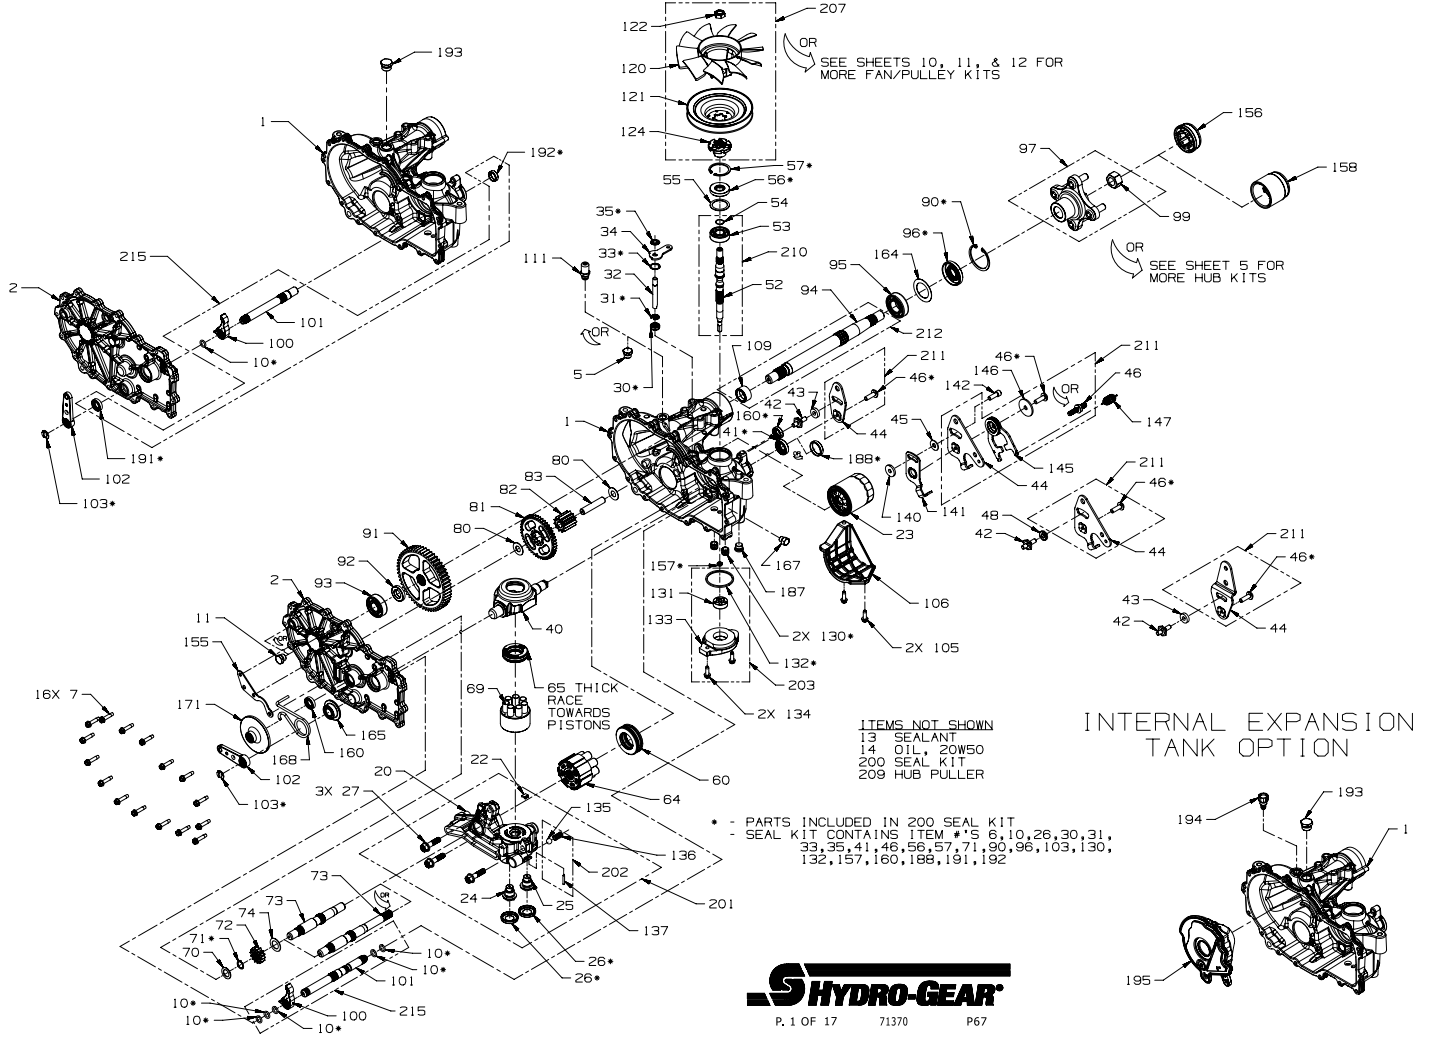

## ZT-2800, ZT-3100 & ZT-3200 SERVICE SCHEMATIC

## Service Schematic

#	PART #	DESCRIPTION	QTY	Note
1	73090	KIT, HOUSING, MAIN, RH	1	
2	73103	KIT, SIDE COVER, RH, CONTROL	1	
7	53246	SCREW 1/4-20 X 1.125 HEX WASHER	16	
11	54730	PLUG, EXTERNAL, HEX	1	
14		OIL, 20W50	71.9 oz	
13	50928	SEALANT TUBE	1	
22	51448	PLATE, BYPASS	1	
23	52114	FILTER, OIL	1	
26	52162	SEAL 1.375 X .250 PLUG	2	
27	52137	SCREW 3/8-16 X 1.50 HFH	3	
30	55232	SEAL, LIP .375 X .75 X .25	1	
31	51628	RING RET 37 EXT KLIPRING	1	
32	52136	ROD BYPASS	1	
33	51627	RING RET 75 INT	1	
34	52370	ARM, BYPASS	1	
35	51630	RING RET 37 EXT PUSH	1	
40	51048	TRUNNION, SWASHPLATE	1	
45	44130	WASHER .34 X .88 X .06	1	
46	51812	SCREW 5/16-24 X 1.00 TWHCS PATCH	1	
55	50951	WASHER 1.23 X 1.57 X .04	1	
56	51161	SEAL 17 X 40 X 7 LIP	1	
57	50329	RING RET 156 INT	1	
60	51462	BEARING 35X62X16 BALL THRUST	1	
64	72882	ASS'Y, CYLINDER BLOCK, 16cc	1	
65	50551	BEARING 30X52X13 BALL THRUST	1	
69	70723	ASSY, BLOCK 7 PISTON	1	
70	44371	WASHER .63 X 1.0 X .05 FLAT	1	
71	44145	RETAINING RING, MOTOR SHAFT	1	
72	52149	GEAR, 16T	1	
73	54325	SHAFT MOTOR	1	
74	51069	WASHER .71 X 1.16 X .04 FLAT	1	
80	50132	WASHER .51 X 1.10 X .03 FLAT	2	
81	52148	GEAR, 43T	1	
82	52583	GEAR, 11T	1	
83	51083	JACK SHAFT (PIN)	1	
92	53336	SPACER, .75 X 1.32 X .257	1	
90	50859	RING, RETAINING 206 INTERNAL	1	
91	52108	GEAR, 54T	1	
93	72749	KIT, BEARING	1	
95	53656	BEARING 25.4X52X15 BALL 6205R-1	1	
96	53699	SEAL 1.0 X 2.06 X .38 LIP TC4	1	
97	71404	KIT, HUB, 4 BOLT	1	
99	53768	NUT 3/4-16 HEX LOCK	1	
102	54326	ARM BRAKE	1	
105	50752	SCREW 1/4-20 X .75 HF	2	
106	73041	GUARD, FILTER, RH	1	