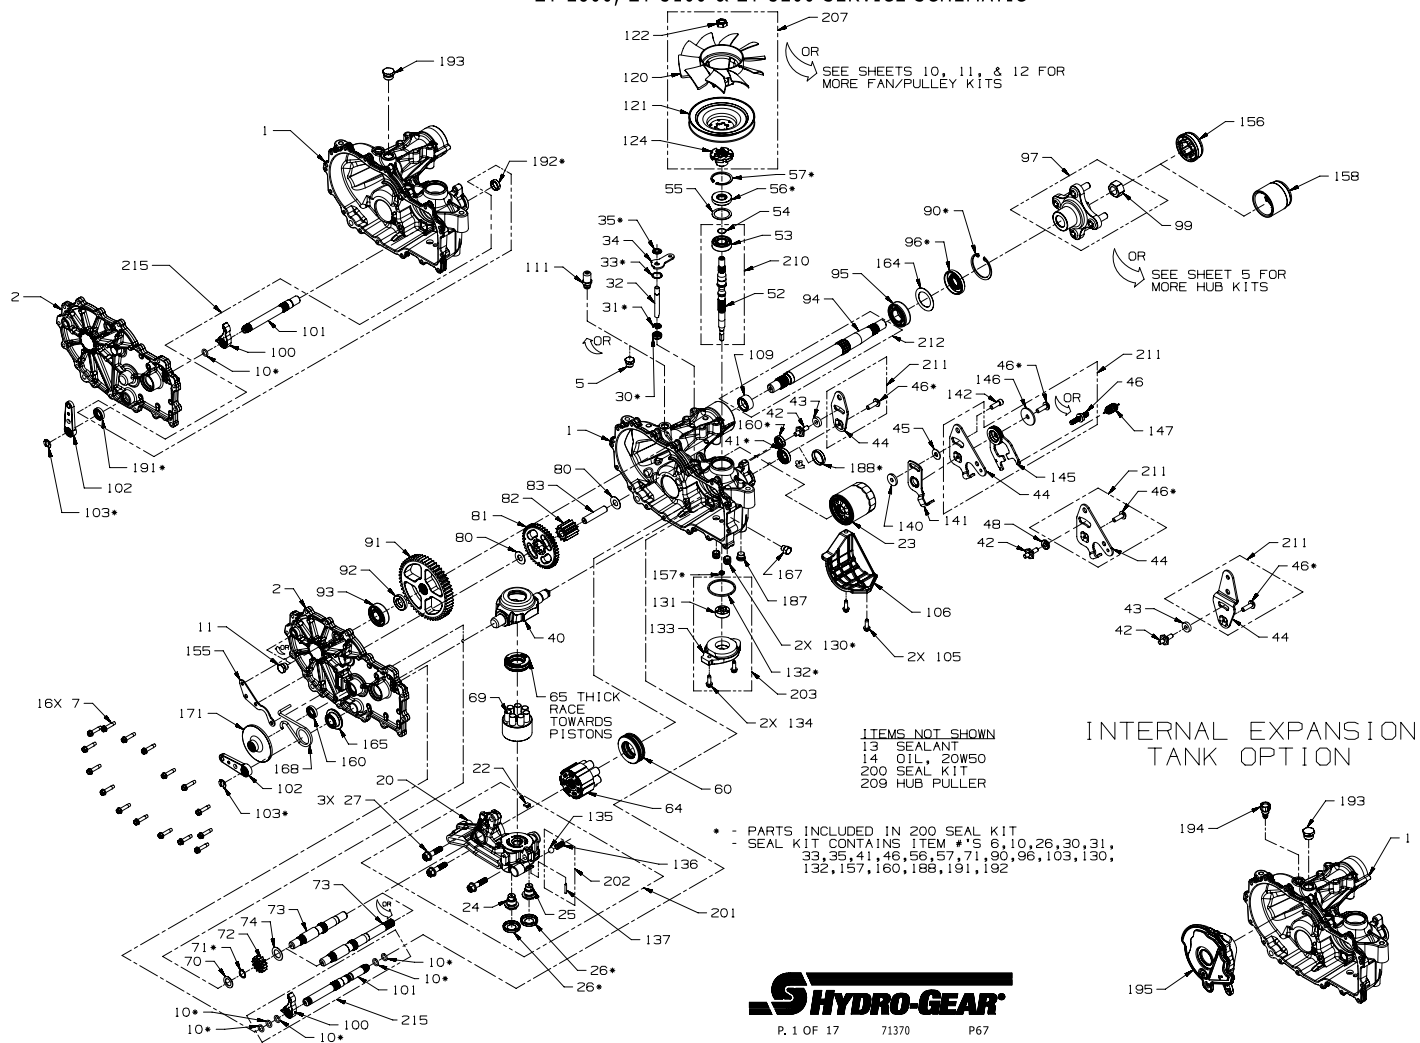

Service Schematic

ZT-2800, ZT-3100 & ZT-3200 SERVICE SCHEMATIC

Service Schematic

#	PART #	DESCRIPTION	QTY	Note
1	71415	KIT, MAIN HOUSING, RH, CNTL	1	
2	71572	KIT, COVER, SIDE, RH	1	
7	53246	SCREW 1/4-20 X 1.125 HEX WASHER	16	
10	51804	O-RING -111 .103 X .424	5	
11	54730	PLUG, EXTERNAL, HEX	1	
13	50928	SEALANT TUBE	1	
14		OIL, 20W50	70.3oz	
22	51448	PLATE, BYPASS	1	
23	52114	FILTER, OIL	1	
26	52162	SEAL 1.375 X .250 PLUG	2	
27	52137	SCREW 3/8-16 X 1.50 HFH	3	
30	55232	SEAL, LIP .375 X .75 X .25	1	
31	51628	RING RET 37 EXT KLIPRING	1	
32	52136	ROD BYPASS	1	
33	51627	RING RET 75 INT	1	
34	52370	ARM, BYPASS	1	
35	51630	RING RET 37 EXT PUSH	1	
40	51048	TRUNNION, SWASHPLATE	1	
41	51140	SEAL 18 X 32 X 7 LIP	1	
45	44130	WASHER .34 X .88 X .06	1	
46	51812	SCREW 5/16-24 X 1.00 TWHCS PATCH	1	
55	50951	WASHER 1.23 X 1.57 X .04	1	
56	51161	SEAL 17 X 40 X 7 LIP	1	
57	50329	RING RET 156 INT	1	
60	51462	BEARING 35X62X16 BALL THRUST	1	
64	72882	ASS'Y, CYLINDER BLOCK, 16cc	1	
65	50551	BEARING 30X52X13 BALL THRUST	1	
69	70723	ASSY, BLOCK 7 PISTON	1	
70	44371	WASHER .63 X 1.0 X .05 FLAT	1	
71	44145	RETAINING RING, MOTOR SHAFT	1	
72	52149	GEAR, 16T	1	
73	52150	SHAFT MOTOR	1	
74	51069	WASHER .71 X 1.16 X .04 FLAT	1	
80	50132	WASHER .51 X 1.10 X .03 FLAT	2	
81	52148	GEAR, 43T	1	
82	52583	GEAR, 11T	1	
83	51083	JACK SHAFT (PIN)	1	
90	50859	RING, RETAINING 206 INTERNAL	1	
91	52108	GEAR, 54T	1	
92	53336	SPACER, .75 X 1.32 X .257	1	
93	72749	KIT, BEARING	1	
95	53656	BEARING 25.4X52X15 BALL 6205R-1	1	
96	53699	SEAL 1.0 X 2.06 X .38 LIP TC4	1	
97	71404	KIT, HUB, 4 BOLT	1	
99	53768	NUT 3/4-16 HEX LOCK	1	
100	52766	PAWL, BRAKE	1