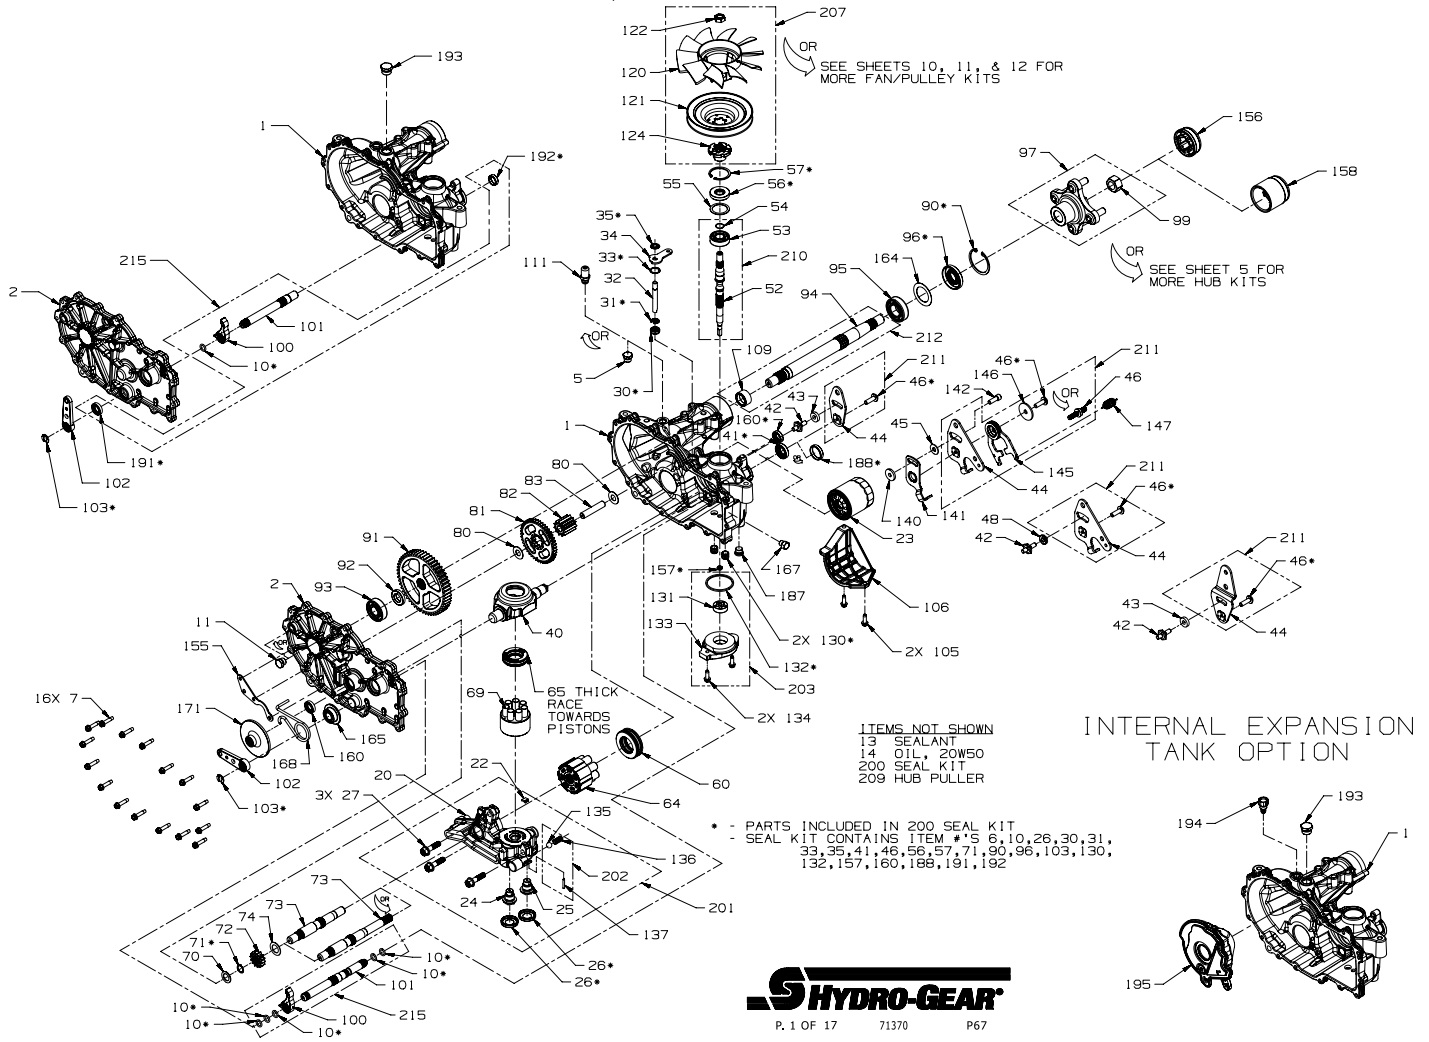

ZT-2800, ZT-3100 & ZT-3200 SERVICE SCHEMATIC

Service Schematic

#	PART #	DESCRIPTION	QTY	Note
1	73070	KIT, HOUSING, MAIN, RH	1	
2	73093	KIT, SIDE COVER, RH, CONTROL	1	
7	53246	SCREW 1/4-20 X 1.125 HEX WASHER	16	
10	51804	O-RING -111 .103 X .424	1	
11	54730	PLUG, EXTERNAL, HEX	1	
13	50928	SEALANT TUBE	1	
14		OIL, 20W50	71.9 oz	
22	51448	PLATE, BYPASS	1	
23	52114	FILTER, OIL	1	
26	52162	SEAL 1.375 X .250 PLUG	2	
27	52137	SCREW 3/8-16 X 1.50 HFH	3	
30	55232	SEAL, LIP .375 X .75 X .25	1	
31	51628	RING RET 37 EXT KLIPRING	1	
32	52136	ROD BYPASS	1	
33	51627	RING RET 75 INT	1	
34	51910	ARM, BYPASS	1	
35	51630	RING RET 37 EXT PUSH	1	
40	51048	TRUNNION, SWASHPLATE	1	
41	51140	SEAL 18 X 32 X 7 LIP	1	
45	44130	WASHER .34 X .88 X .06	1	
46	51812	SCREW 5/16-24 X 1.00 TWHCS PATCH	1	
55	50951	WASHER 1.23 X 1.57 X .04	1	
56	51161	SEAL 17 X 40 X 7 LIP	1	
57	50329	RING RET 156 INT	1	
60	51462	BEARING 35X62X16 BALL THRUST	1	
64	72882	ASS'Y, CYLINDER BLOCK, 16cc	1	
65	50551	BEARING 30X52X13 BALL THRUST	1	
69	70723	ASSY, BLOCK 7 PISTON	1	
70	44371	WASHER .63 X 1.0 X .05 FLAT	1	
71	44145	RETAINING RING, MOTOR SHAFT	1	
72	52149	GEAR, 16T	1	
73	52150	SHAFT MOTOR	1	
74	51069	WASHER .71 X 1.16 X .04 FLAT	1	
80	50132	WASHER .51 X 1.10 X .03 FLAT	2	
81	52148	GEAR, 43T	1	
82	52583	GEAR, 11T	1	
83	51083	JACK SHAFT (PIN)	1	
90	50859	RING, RETAINING 206 INTERNAL	1	
91	52108	GEAR, 54T	1	
92	53336	SPACER, .75 X 1.32 X .257	1	
93	72749	KIT, BEARING	1	
95	53656	BEARING 25.4X52X15 BALL 6205R-1	1	
96	53699	SEAL 1.0 X 2.06 X .38 LIP TC4	1	
97	71405	KIT, HUB, 4 BOLT	1	
99	53768	NUT 3/4-16 HEX LOCK	1	
100	52766	PAWL, BRAKE	1	