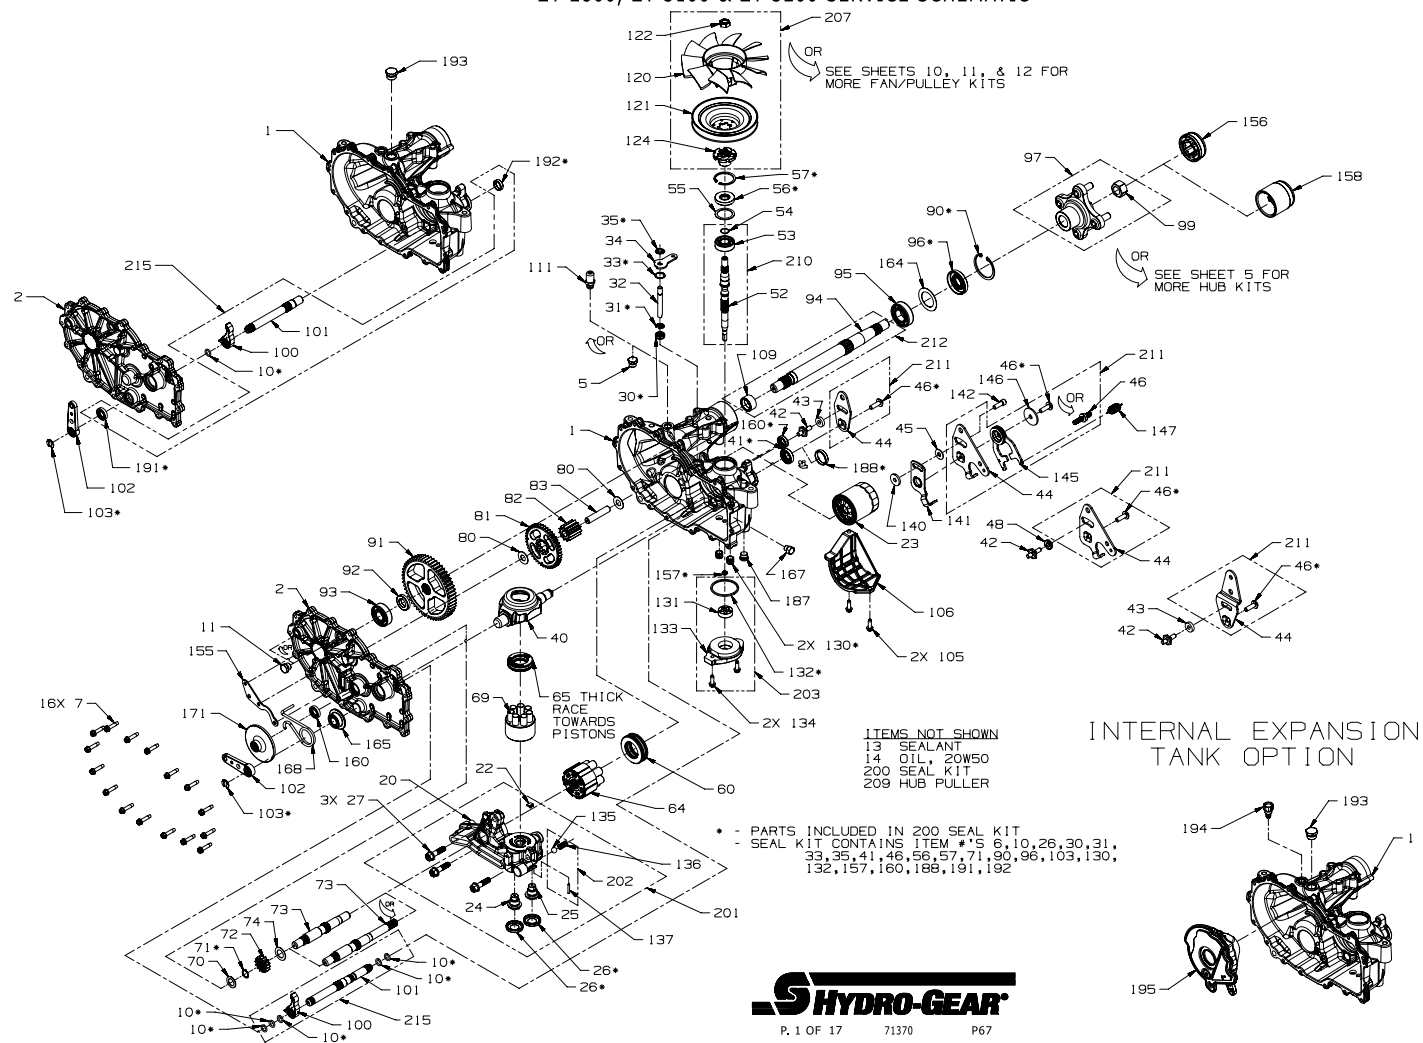

ZT-2800, ZT-3100 & ZT-3200 SERVICE SCHEMATIC

Service Schematic

#	PART #	DESCRIPTION	QTY	Note
1	71414	KIT, MAIN HOUSING, RH	1	
2	71571	KIT, COVER, SIDE, RH, CONTL	1	
7	53246	SCREW 1/4-20 X 1.125 HEX WASHER	16	
10	51804	O-RING -111 .103 X .424	5	
11	54730	PLUG, EXTERNAL, HEX	1	
13	50928	SEALANT TUBE	1	
14		OIL, 20W50	70.3 oz	
22	51448	PLATE, BYPASS	1	
23	52114	FILTER, OIL	1	
26	52162	SEAL 1.375 X .250 PLUG	2	
27	52137	SCREW 3/8-16 X 1.50 HFH	3	
30	55232	SEAL, LIP .375 X .75 X .25	1	
31	51628	RING RET 37 EXT KLIPRING	1	
32	52136	ROD BYPASS	1	
33	51627	RING RET 75 INT	1	
34	51910	ARM, BYPASS	1	
35	51630	RING RET 37 EXT PUSH	1	
40	51048	TRUNNION, SWASHPLATE	1	
41	51140	SEAL 18 X 32 X 7 LIP	1	
45	44130	WASHER .34 X .88 X .06	1	
46	51812	SCREW 5/16-24 X 1.00 TWHCS PATCH	1	
55	50951	WASHER 1.23 X 1.57 X .04	1	
56	51161	SEAL 17 X 40 X 7 LIP	1	
57	50329	RING RET 156 INT	1	
60	51462	BEARING 35X62X16 BALL THRUST	1	
64	72882	ASS'Y, CYLINDER BLOCK, 16cc	1	
65	50551	BEARING 30X52X13 BALL THRUST	1	
69	70723	ASSY, BLOCK 7 PISTON	1	
70	44371	WASHER .63 X 1.0 X .05 FLAT	1	
71	44145	RETAINING RING, MOTOR SHAFT	1	
72	52149	GEAR, 16T	1	
73	52150	SHAFT MOTOR	1	
74	51069	WASHER .71 X 1.16 X .04 FLAT	1	
80	50132	WASHER .51 X 1.10 X .03 FLAT	2	
81	52148	GEAR, 43T	1	
82	52583	GEAR, 11T	1	
83	51083	JACK SHAFT (PIN)	1	
90	50859	RING, RETAINING 206 INTERNAL	1	
91	52108	GEAR, 54T	1	
92	53336	SPACER, .75 X 1.32 X .257	1	
93	72749	KIT, BEARING	1	
95	53656	BEARING 25.4X52X15 BALL 6205R-1	1	
96	53699	SEAL 1.0 X 2.06 X .38 LIP TC4	1	
97	71405	KIT, HUB, 4 BOLT	1	
99	53768	NUT 3/4-16 HEX LOCK	1	
100	52766	PAWL, BRAKE	1	

PART NOTES:

[1] - contains items 52, 53, 54, 124