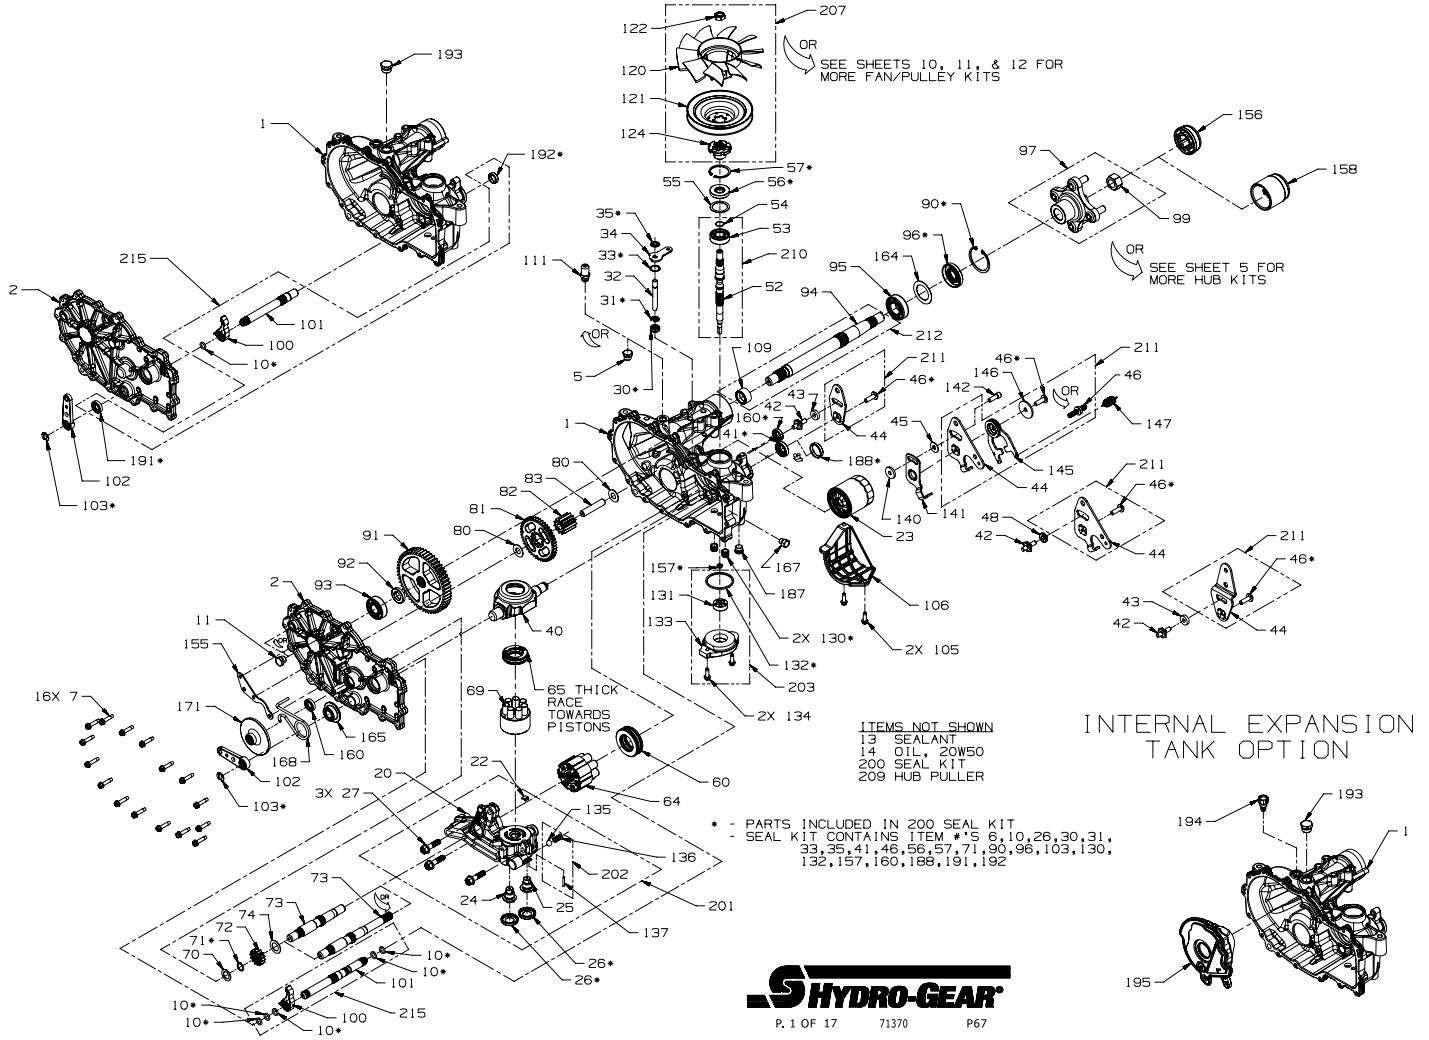

## Service Schematic

#	PART #	DESCRIPTION	QTY	Note
1	71414	KIT, MAIN HOUSING, RH	1	
2	71571	KIT, COVER, SIDE, RH, CONTL	1	
7	53246	SCREW 1/4-20 X 1.125 HEX WASHER	16	
10	51804	O-RING -111 .103 X .424	5	
11	54730	PLUG, EXTERNAL, HEX	1	
13	50928	SEALANT TUBE	1	
14		OIL, 20W50	70.3 oz	
22	51448	PLATE, BYPASS	1	
23	52114	FILTER, OIL	1	
26	52162	SEAL 1.375 X .250 PLUG	2	
27	52137	SCREW 3/8-16 X 1.50 HFH	3	
30	55232	SEAL, LIP .375 X .75 X .25	1	
31	51628	RING RET 37 EXT KLIPRING	1	
32	52136	ROD BYPASS	1	
33	51627	RING RET 75 INT	1	
34	51910	ARM, BYPASS	1	
35	51630	RING RET 37 EXT PUSH	1	
40	51048	TRUNNION, SWASHPLATE	1	
41	51140	SEAL 18 X 32 X 7 LIP	1	
45	44130	WASHER .34 X .88 X .06	1	
46	51812	SCREW 5/16-24 X 1.00 TWHCS PATCH	1	
55	50951	WASHER 1.23 X 1.57 X .04	1	
56	51161	SEAL 17 X 40 X 7 LIP	1	
57	50329	RING RET 156 INT	1	
60	51462	BEARING 35X62X16 BALL THRUST	1	
64	72882	ASS'Y, CYLINDER BLOCK, 16cc	1	
65	50551	BEARING 30X52X13 BALL THRUST	1	
69	70723	ASSY, BLOCK 7 PISTON	1	
70	44371	WASHER .63 X 1.0 X .05 FLAT	1	
71	44145	RETAINING RING, MOTOR SHAFT	1	
72	52149	GEAR, 16T	1	
73	52150	SHAFT MOTOR	1	
74	51069	WASHER .71 X 1.16 X .04 FLAT	1	
80	50132	WASHER .51 X 1.10 X .03 FLAT	2	
81	52148	GEAR, 43T	1	
82	52583	GEAR, 11T	1	
83	51083	JACK SHAFT (PIN)	1	
90	50859	RING, RETAINING 206 INTERNAL	1	
91	52108	GEAR, 54T	1	
92	53336	SPACER, .75 X 1.32 X .257	1	
93	72749	KIT, BEARING	1	
95	53656	BEARING 25.4X52X15 BALL 6205R-1	1	
96	53699	SEAL 1.0 X 2.06 X .38 LIP TC4	1	
97	71405	KIT, HUB, 4 BOLT	1	
99	53768	NUT 3/4-16 HEX LOCK	1	
100	52766	PAWL, BRAKE	1	

**PART NOTES:**

[1] - contains items 52, 53, 54, 124