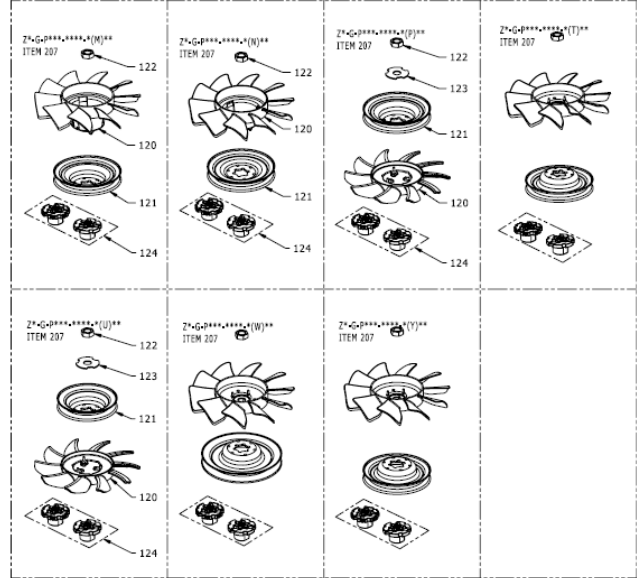

Fans, Pulleys, and Fan & Pulley Kits

ZT-2800, ZT-3100 & ZT-3200 SERVICE SCHEMATIC

P. 12 OF 17 71370 P72

Fans, Pulleys, and Fan & Pulley Kits

#	PART #	DESCRIPTION	QTY	Note
207	72972	KIT, FAN/PULLEY	1	
120	53821	FAN, 7.0 (10 BLADE) W/INSERT	1	
121	53804	DISC, PULLEY CUPPED, 4.5 INCH	1	
122	44133	NUT 1/2-20 HEX JAM W/ PATCH	1	
124	73048	KIT, HUB, PULLEY	1