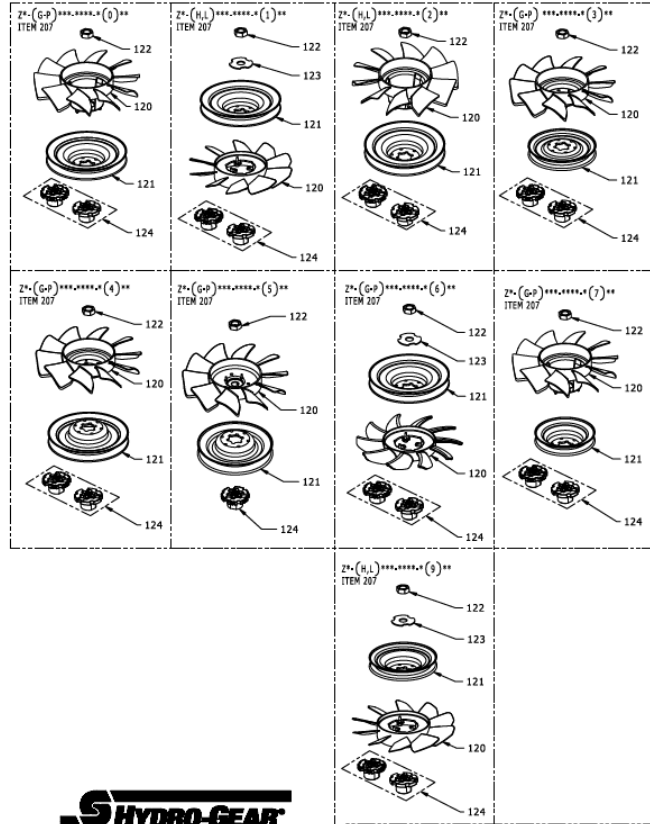

Fans, Pulleys, and Fan & Pulley Kits

ZT-2800, ZT-3100 & ZT-3200 SERVICE SCHEMATIC

Fans, Pulleys, and Fan & Pulley Kits

#	PART #	DESCRIPTION	QTY	Note
120	53826	FAN, 7.0 (10 BLADE) - CCW	1	
121	53804	DISC, PULLEY CUPPED, 4.5 INCH	1	
122	44133	NUT 1/2-20 HEX JAM W/ PATCH	1	
123	51523	WASHER OD SLOTTER .53 X 1.55 X .06	1	
124	73048	KIT, HUB, PULLEY	1	
207	72971	KIT, FAN/PULLEY	1