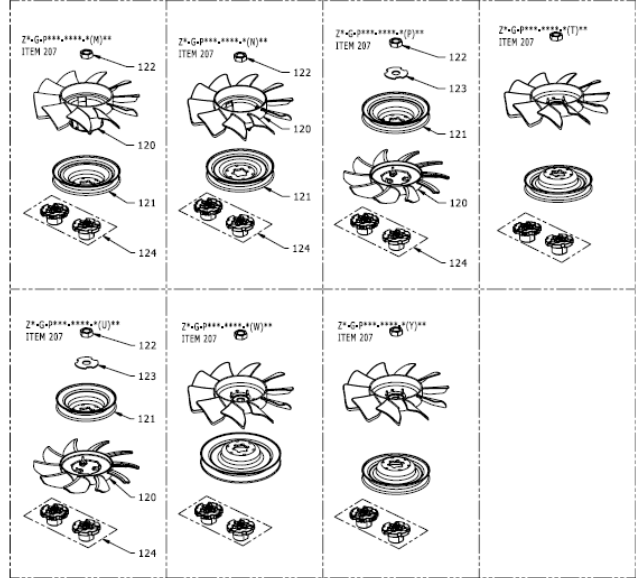

Fans, Pulleys, and Fan & Pulley Kits

ZT-2800, ZT-3100 & ZT-3200 SERVICE SCHEMATIC

Fans, Pulleys, and Fan & Pulley Kits

#	PART #	DESCRIPTION	QTY	Note
207	72978	KIT, FAN/PULLEY	1	
120	55217	FAN 7.0 (10 BLADE)	1	
121	55025	DISC, PULLEY, CUPPED 4.0 INCH	1	
122	44133	NUT 1/2-20 HEX JAM W/ PATCH	1	
123	51523	WASHER OD SLOTTER .53 X 1.55 X .06	1	
124	73048	KIT, HUB, PULLEY	1