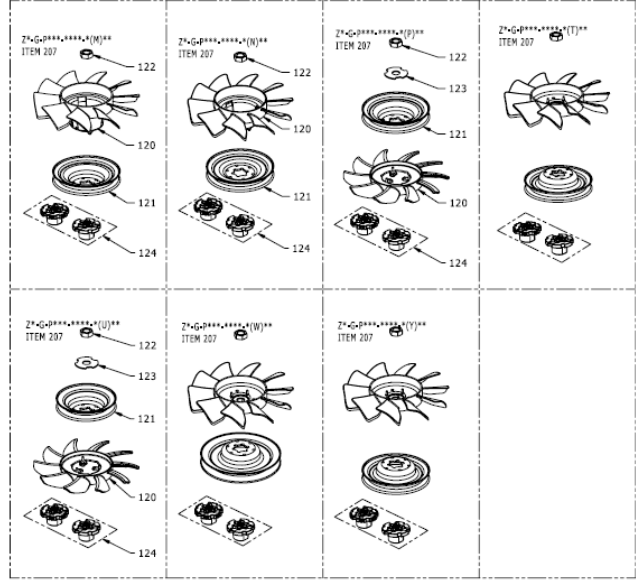

Fans, Pulleys, and Fan & Pulley Kits

ZT-2800, ZT-3100 & ZT-3200 SERVICE SCHEMATIC

Fans, Pulleys, and Fan & Pulley Kits

#	PART #	DESCRIPTION	QTY	Note
207	72979	KIT, FAN/PULLEY	1	
120	55217	FAN 7.0 (10 BLADE)	1	
121	53804	DISC, PULLEY CUPPED, 4.5 INCH	1	
122	44133	NUT 1/2-20 HEX JAM W/ PATCH	1	
123	51523	WASHER OD SLOTTER .53 X 1.55 X .06	1	
124	73048	KIT, HUB, PULLEY	1