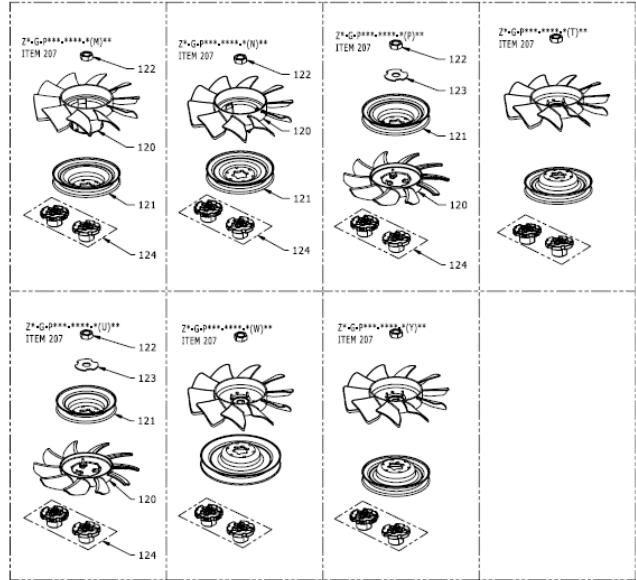

Fans, Pulleys, and Fan & Pulley Kits

ZT-2800, ZT-3100 & ZT-3200 SERVICE SCHEMATIC

P. 12 OF 17 71370 P72

Fans, Pulleys, and Fan & Pulley Kits

#	PART #	DESCRIPTION	QTY	Note
207	72978	KIT, FAN/PULLEY	1	
120	55217	FAN 7.0 (10 BLADE)	1	
121	55025	DISC, PULLEY, CUPPED 4.0 INCH	1	
122	44133	NUT 1/2-20 HEX JAM W/ PATCH	1	
123	51523	WASHER OD SLOTTER .53 X 1.55 X .06	1	
124	73048	KIT, HUB, PULLEY	1