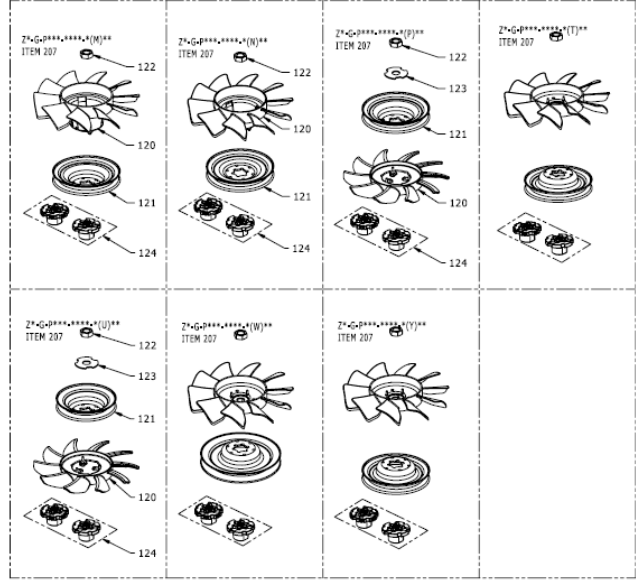

Fans, Pulleys, and Fan & Pulley Kits

ZT-2800, ZT-3100 & ZT-3200 SERVICE SCHEMATIC

P. 12 OF 17 71370 P72

Fans, Pulleys, and Fan & Pulley Kits

#	PART #	DESCRIPTION	QTY	Note
207	72972	KIT, FAN/PULLEY	1	
120	53821	FAN, 7.0 (10 BLADE) W/INSERT	1	
121	53804	DISC, PULLEY CUPPED, 4.5 INCH	1	
122	44133	NUT 1/2-20 HEX JAM W/ PATCH	1	
124	73048	KIT, HUB, PULLEY	1