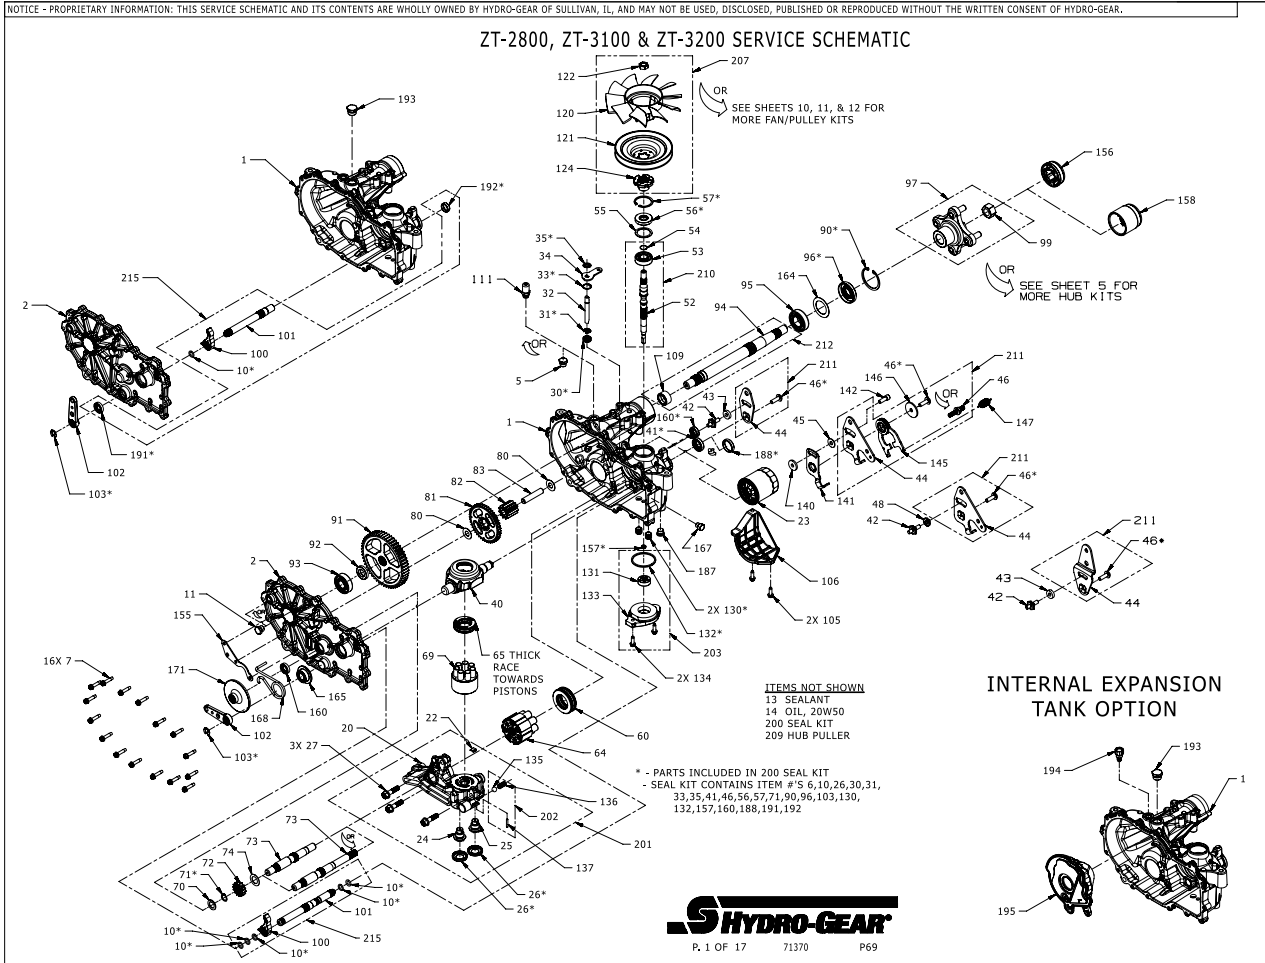

## Service Schematic

#	PART #	DESCRIPTION	QTY	Note
1	73069	KIT, HOUSING, MAIN, RH, CHRGR, CNTL	1	
2	73095	KIT, SIDE COVER, RH	1	
7	53246	SCREW 1/4-20 X 1.125 HEX WASHER	16	
10	51804	O-RING -111 .103 X .424	1	
11	54730	PLUG, EXTERNAL, HEX	1	
13	50928	SEALANT TUBE	1	
14		OIL, 20W50	71.9oz	
22	51448	PLATE, BYPASS	1	
23	52114	FILTER, OIL	1	
26	52162	SEAL 1.375 X .250 PLUG	2	
27	52137	SCREW 3/8-16 X 1.50 HFH	3	
30	55232	SEAL, LIP .375 X .75 X .25	1	
31	51628	RING RET 37 EXT KLIPRING	1	
32	52136	ROD BYPASS	1	
33	51627	RING RET 75 INT	1	
34	52370	ARM, BYPASS	1	
35	51630	RING RET 37 EXT PUSH	1	
40	51048	TRUNNION, SWASHPLATE	1	
41	51140	SEAL 18 X 32 X 7 LIP	1	
45	44130	WASHER .34 X .88 X .06	1	
46	51812	SCREW 5/16-24 X 1.00 TWHCS PATCH	1	
55	50951	WASHER 1.23 X 1.57 X .04	1	
56	55486	SEAL, LIP 17 X 40 X 7 HNBR	1	
57	50329	RING RET 156 INT	1	
60	51462	BEARING 35X62X16 BALL THRUST	1	
64	72882	ASS'Y, CYLINDER BLOCK, 16cc	1	
65	50551	BEARING 30X52X13 BALL THRUST	1	
69	70723	ASSY, BLOCK 7 PISTON	1	
70	44371	WASHER .63 X 1.0 X .05 FLAT	1	
71	44145	RETAINING RING, MOTOR SHAFT	1	
72	52149	GEAR, 16T	1	
73	52150	SHAFT MOTOR	1	
74	51069	WASHER .71 X 1.16 X .04 FLAT	1	
80	50132	WASHER .51 X 1.10 X .03 FLAT	2	
81	52148	GEAR, 43T	1	
82	52583	GEAR, 11T	1	
83	51083	JACK SHAFT (PIN)	1	
90	50859	RING, RETAINING 206 INTERNAL	1	
91	52108	GEAR, 54T	1	
92	53336	SPACER, .75 X 1.32 X .257	1	
93	72749	KIT, BEARING	1	
95	53656	BEARING 25.4X52X15 BALL 6205R-1	1	
96	53699	SEAL 1.0 X 2.06 X .38 LIP TC4	1	
97	71404	KIT, HUB, 4 BOLT	1	
99	53768	NUT 3/4-16 HEX LOCK	1	
100	52766	PAWL, BRAKE	1	