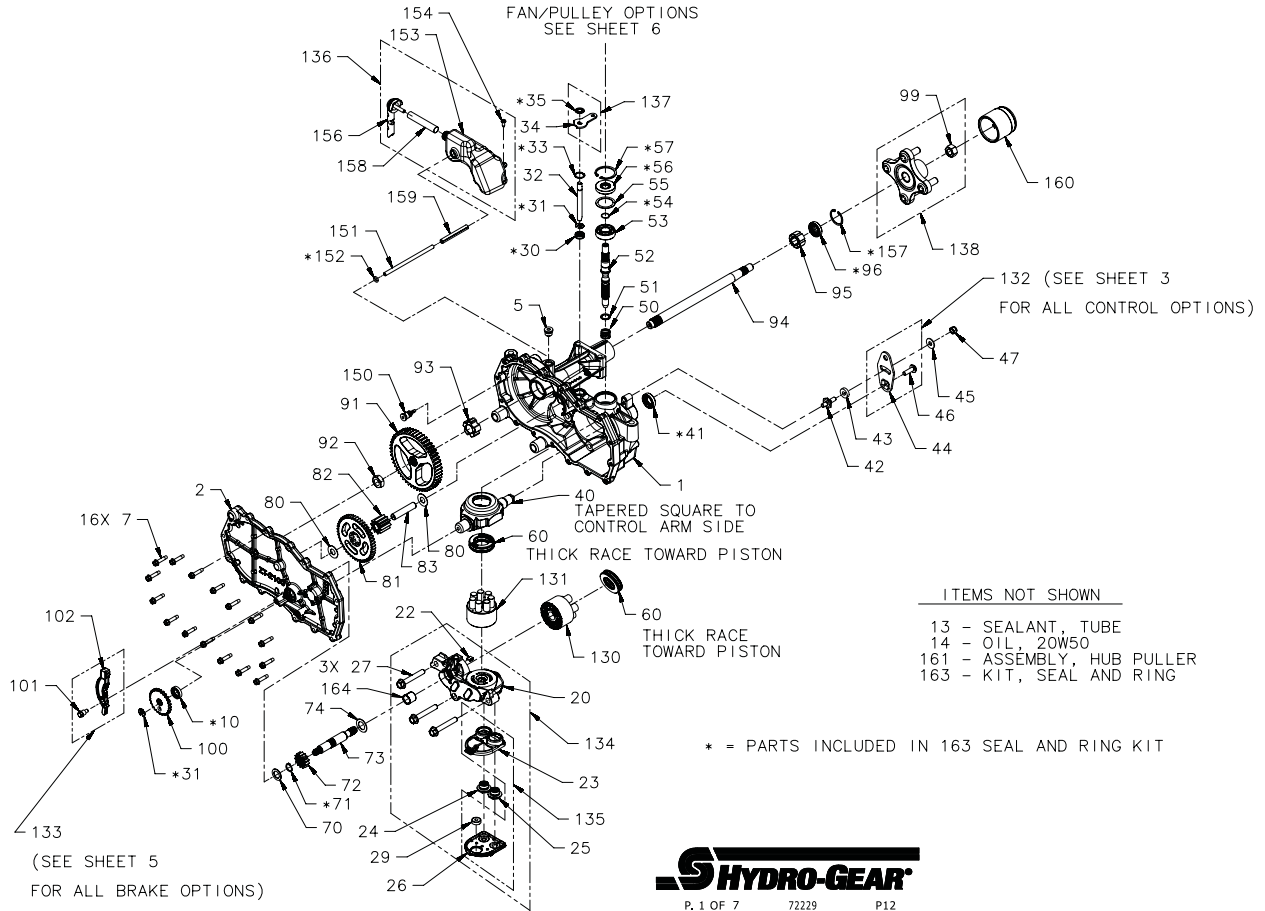

NOTES:

1. LH SIDE SHOWN,
RH SIDE MIRROR IMAGE

ZT-2100 SERVICE SCHEMATIC

Service Schematic

#	PART #	DESCRIPTION	QTY	Note
1	72203	KIT, HOUSING, MAIN, RH	1	
2	72205	KIT, HOUSING, SIDE, RH	1	
5	9005110-5600	PLUG 9/16-18 METAL	1	
7	53246	SCREW 1/4-20 X 1.125 HEX WASHER	16	
13	50928	SEALANT TUBE	1	
14		OIL, 20W50		
32	51625	ROD BYPASS	1	
40	51048	TRUNNION, SWASHPLATE	1	
50	2003014	SPRING, BLOCK	1	
51	2003017	WASHER .59 X .79 X .04 FLAT	1	
52	51062	SHAFT INPUT	1	
53	50315	BEARING 17X40X12 BALL OPEN 6203	1	
55	50951	WASHER 1.23 X 1.57 X .04	1	
60	50551	BEARING 30X52X13 BALL THRUST	2	
70	44371	WASHER .63 X 1.0 X .05 FLAT	1	
72	51130	GEAR, 13T PINNION	1	
73	51632	SHAFT MOTOR	1	
74	51069	WASHER .71 X 1.16 X .04 FLAT	1	
80	50132	WASHER .51 X 1.10 X .03 FLAT	2	
81	51129	GEAR, 10T/48T	1	
82	51043	GEAR, 10T JACKSHAFT	1	
83	51083	JACK SHAFT (PIN)	1	
91	53615	GEAR, BULL 52T	1	
92	50791	NUT HEX 5/8-18 PATCH	1	
93	52280	BUSHING, AXLE INBOARD	1	
94	53851	SHAFT, AXLE 10.1	1	
95	53599	BUSHING, AXLE OUTBOARD	1	
101	54008	BOLT, SHOULDER 1/4-20 X 1 W/PATCH	1	
130	70331	KIT, BLOCK, 10CC CYLINDER	1	
131	70723	ASSY, BLOCK 7 PISTON	1	
132	71588	KIT, RTN, BIDIRECTIONAL	1	
133	70865	KIT, BRAKE ARM	1	
110	51628	RING RET 37 EXT KLIPRING	1	
100	51635	DISC, COG BRAKE	1	
(102)		ARM, BRAKE	1	
(101)		BOLT, SHOULDER 1/4-20 X 1 W/PATCH	1	
134	71530	KIT, CENTER SECTION W/ FILTER - RH	1	
(20)		CENTER SECTION, RH, 7P	1	
(22)		PLATE, BYPASS	1	
(27)		BOLT, HEX FLANGE 3/8-24 X 2.5	3	
(26)		ASSEMBLY, COVER	1	
(23)		FILTER, BASE	1	
(29)		MAGNET	1	
(24)		CHECK PLUG ASSEMBLY, .027, WASHER	1	
(25)		CHECK PLUG ASSEMBLY, .027, WASHER	1	
(164)		BUSHING .711 X .778 LG	1	