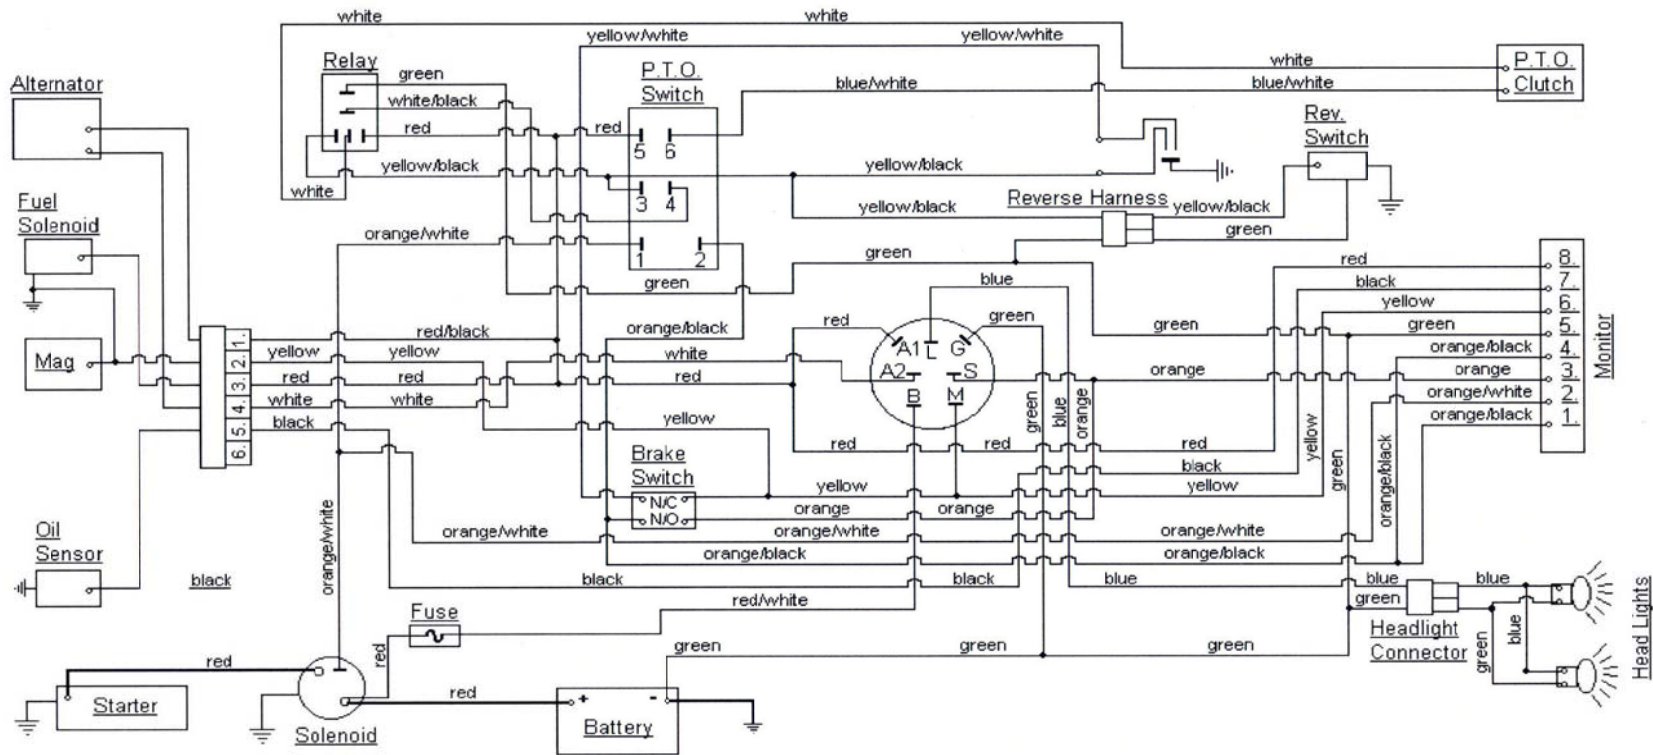

MODEL LT 1024
HARNESS NUMBER (629-04079)
MONITOR NUMBER (725-04022)

CUBCADETPARTSNMORE.COM
515-266-7944

KEY SWITCH

OFF	M+G+A1
RUN w/LIGHTS	B+A1 / L+A2
RUN	B+A1
START	B+S+A1

DASH MONITOR

1:	P.T.O. +	5:	GROUND
2:	P.T.O. -	6:	NO CONNECTION
3:	BRAKE +	7:	LOW OIL
4:	BRAKE -	8:	HOUR METER