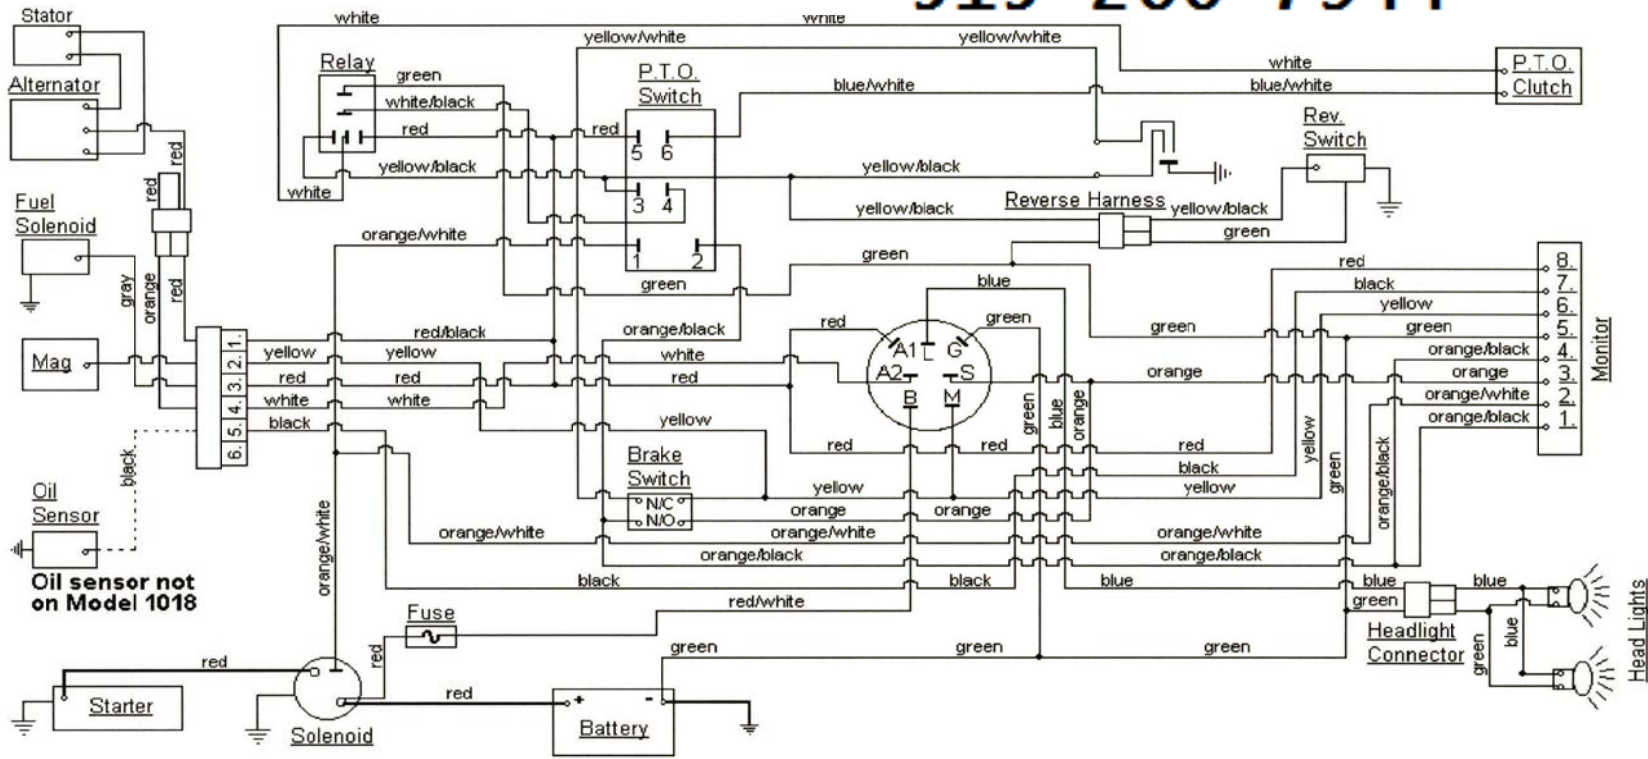

MODEL LT 1018
HARNESS NUMBER (629-04079)
MONITOR NUMBER (725-04022)

CUBCADETPARTSNMORE.COM
515-266-7944

KEY SWITCH

OFF	M+G+A1
RUN w/LIGHTS	B+A1 / L+A2
RUN	B+A1
START	B+S+A1

DASH MONITOR

1:	P.T.O. +	5:	GROUND
2:	P.T.O. -	6:	NO CONNECTION
3:	BRAKE +	7:	LOW OIL
4:	BRAKE -	8:	HOUR METER