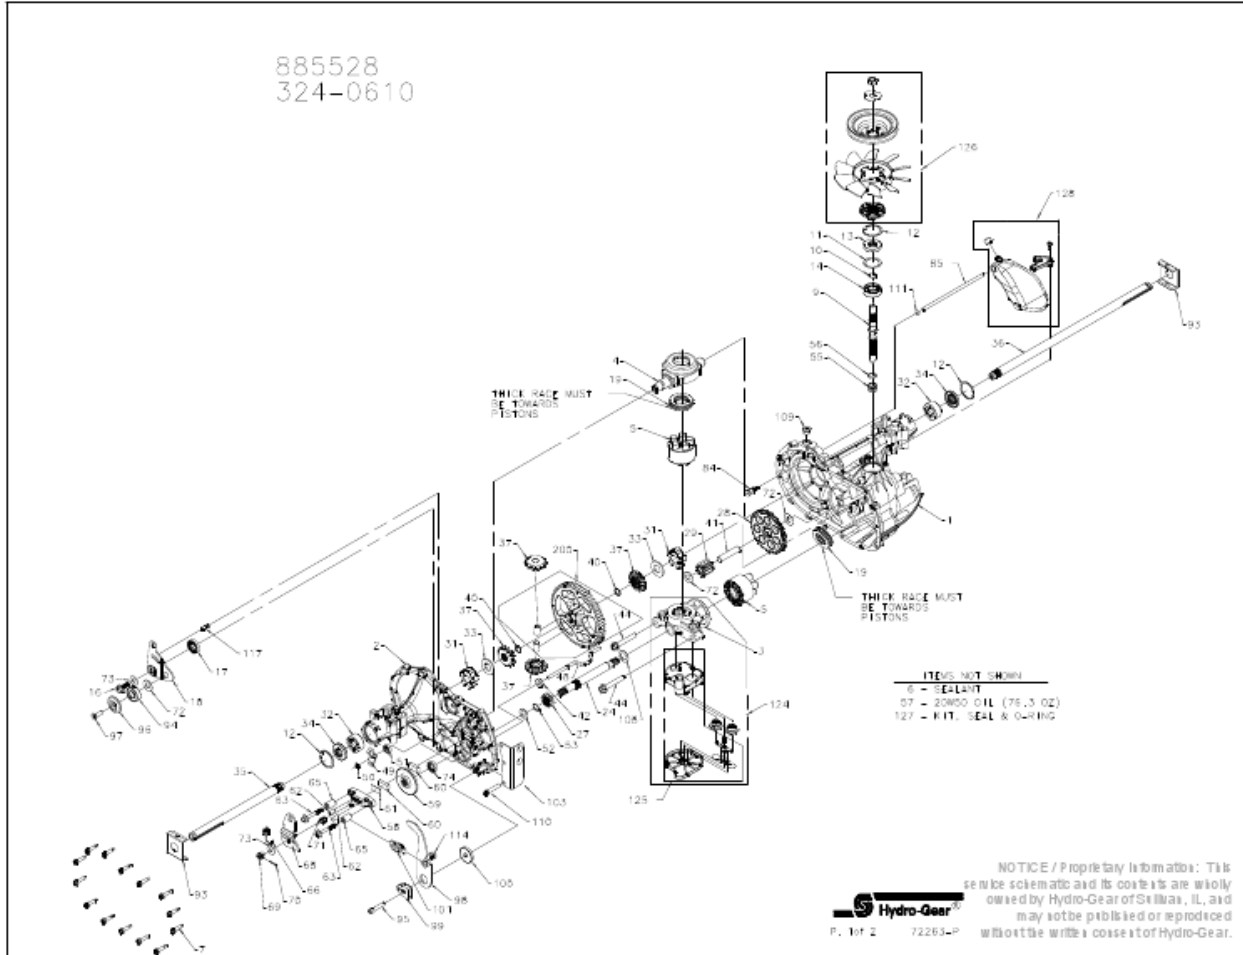

## Parts Breakdown

#	PART #	DESCRIPTION	QTY	Note
1	70467	KIT, HOUSING, MAIN	1	
		HOUSING, MAIN	1	
		BUSHING, .865 X .985 X .790	1	
		PIN, STANDARD HEADLESS	2	
2	70483	KIT, HOUSING, SIDE	1	
		HOUSING, SIDE	1	
		BUSHING, .865 X .985 X .790	1	
		BUSHING, .624 X .719 X .562	1	
3	70477	KIT, CENTER SECTION	1	
		CENTER SECTION (5 - PISTON)	1	
		BUSHING, .707 X .788 X .591	1	
4	51048	TRUNNION, SWASHPLATE	1	
5	70331	KIT, BLOCK, 10CC CYLINDER	2	
		BLOCK, CYLINDER	1	
		PISTON	5	
		SPRING, COMPRESSION	5	
		WASHER, THRUST	5	
6	51186	SEALANT	10.1 OZ	
7	53246	SCREW 1/4-20 X 1.125 HEX WASHER	1	
9	51062	SHAFT INPUT	1	
10	2000022	RING RET 67 EXT WIRE	1	
11	50951	WASHER 1.23 X 1.57 X .04	1	
12	50329	RING RET 156 INT	3	
13	51161	SEAL 17 X 40 X 7 LIP	1	
14	50315	BEARING 17X40X12 BALL OPEN 6203	1	
16	51064	BOLT 5/16-24 X .94 HF (PATCH)	1	
17	51140	SEAL 18 X 32 X 7 LIP	1	
18	51121	ARM, CNTRL 2.75 X 2.75 YELLOW ZINC	1	
19	50551	BEARING 30X52X13 BALL THRUST	2	
24	50966	SHAFT MOTOR	1	
27	51767	GEAR, 12T PINNION	1	
28	51766	GEAR, 10T/49T	1	
29	51043	GEAR, 10T JACKSHAFT	1	
31	51088	BUSHING, SLEEVE (INBOARD)	2	
32	51089	BUSHING, SLEEVE .752 X 1.571 X .625	2	
33	44875	WASHER .77 X 1.5 X .10 FLAT	2	
34	51066	SEAL .750 X 1.577 X .250 LIP	2	
35	53507	SHAFT .75 X 11.39 (RH) AXLE KEY	1	
36	53838	SHAFT, AXLE, LH	1	
37	71310	KIT, MITER GEAR	1	
		GEAR, MITER 12T (SPLINED)	2	
		GEAR, MITER 12T (50 ID)	2	
		BULLETIN, MITER GEAR	1	
40	44871	RING RET 62 EXT SPIRAL	2	
41	51083	JACK SHAFT (PIN)	1	
42	51100	MAGNET, RING	1	