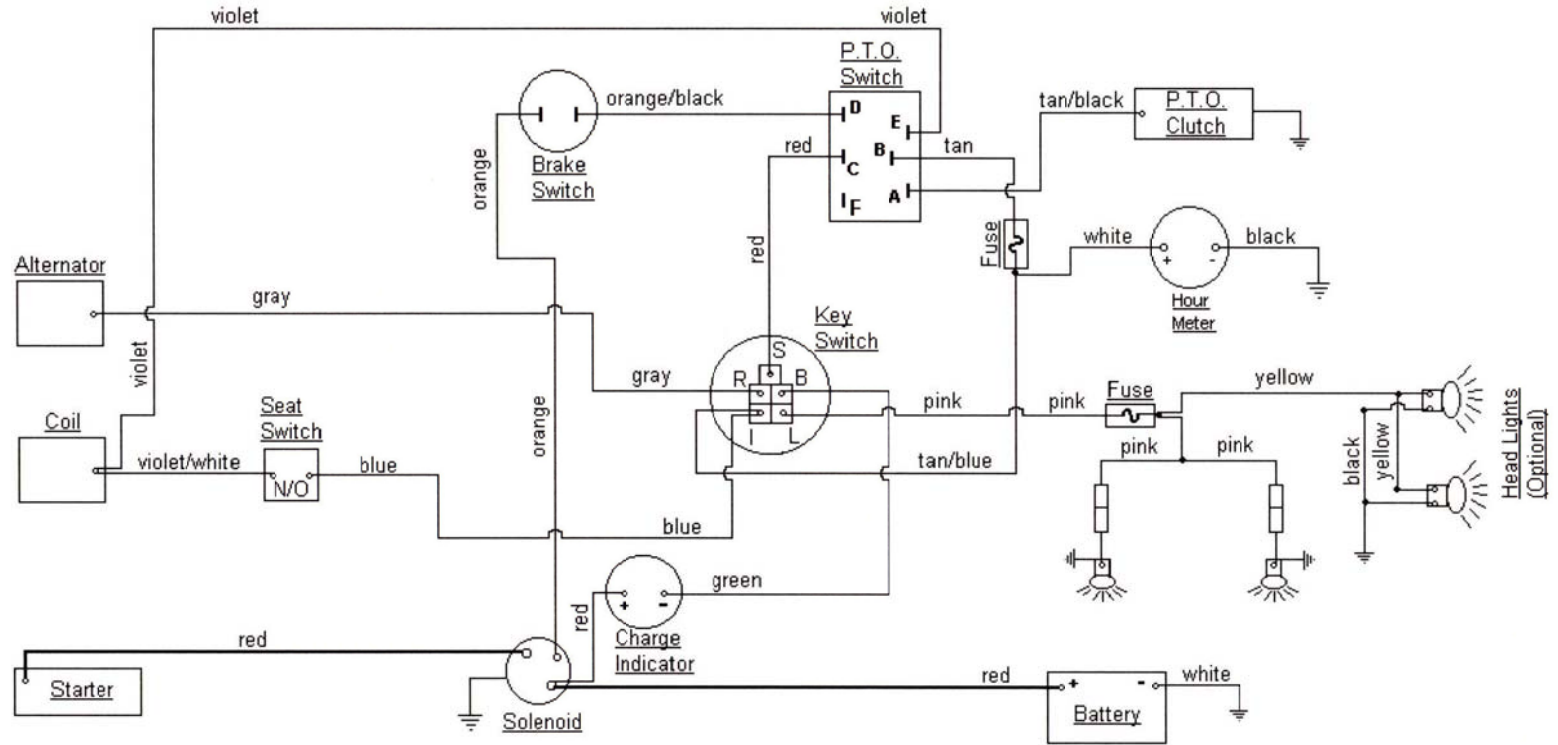

MODEL 680
SERIAL NUMBER (719,999 - Below)

P&P SMALL ENGINES
515-266-7944

PTO SWITCH	
OFF	B+E, C+D
ON	B+A

KEY SWITCH	
OFF	NONE
RUN w/LIGHTS	B+I+R+L
RUN	B+I+R
START	B+I+S