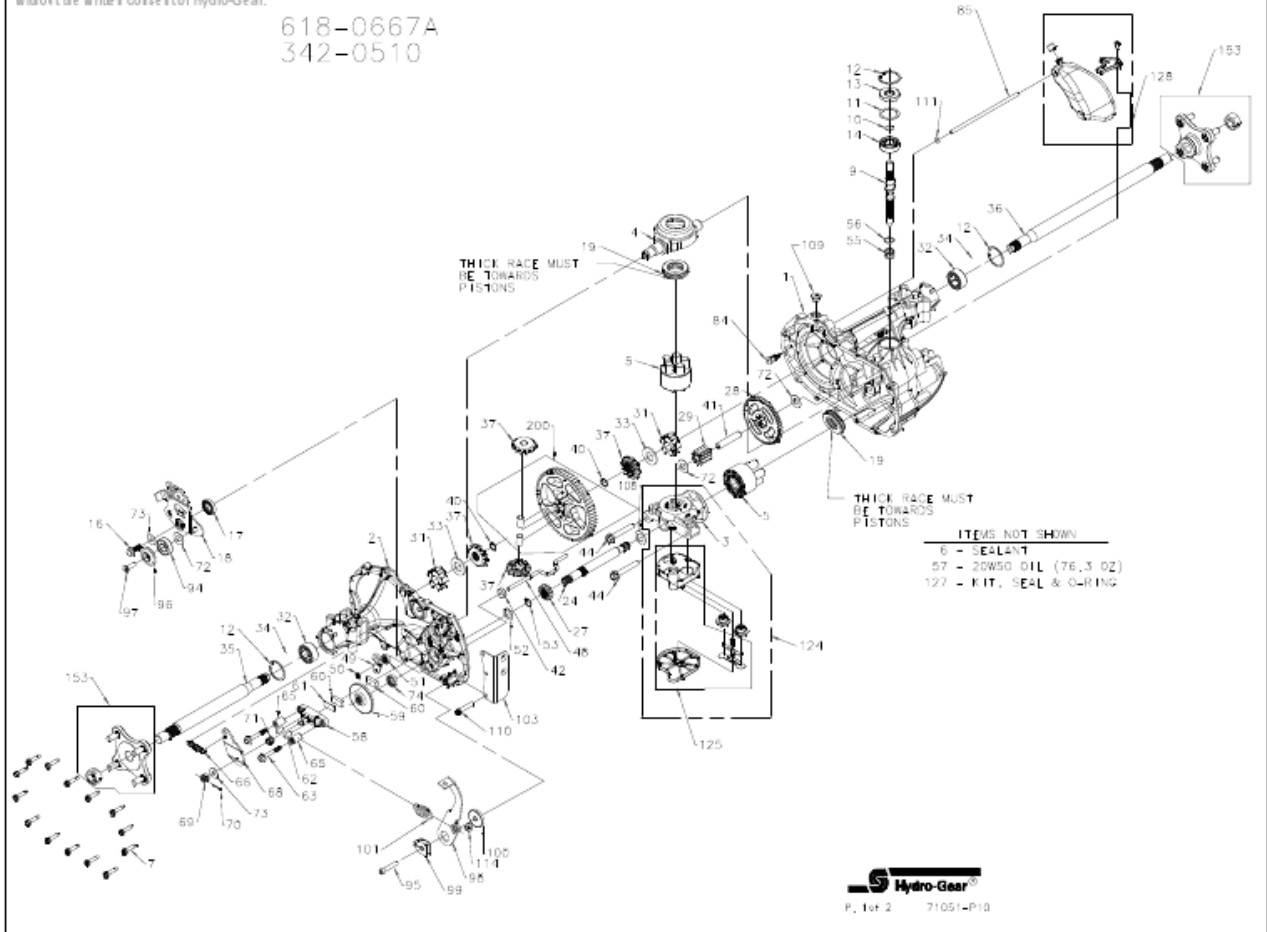

618-0667A
342-0510

Parts Breakdown

#	PART #	DESCRIPTION	QTY	Note
1	70467	KIT, HOUSING, MAIN	1	
		HOUSING, MAIN	1	
		BUSHING, .865 X .985 X .790	1	
		PIN, STANDARD HEADLESS	2	
2	70483	KIT, HOUSING, SIDE	1	
		HOUSING, SIDE	1	
		BUSHING, .865 X .985 X .790	1	
		BUSHING, .624 X .719 X .562	1	
3	70477	KIT, CENTER SECTION	1	
		CENTER SECTION (5 - PISTON)	1	
		BUSHING, .707 X .788 X .591	1	
4	51048	TRUNNION, SWASHPLATE	1	
5	70331	KIT, BLOCK, 10CC CYLINDER	2	
		BLOCK, CYLINDER	1	
		PISTON	5	
		SPRING, COMPRESSION	5	
		WASHER, THRUST	5	
6	50928	SEALANT TUBE	10.1 OZ	
7	53246	SCREW 1/4-20 X 1.125 HEX WASHER	14	
9	51062	SHAFT INPUT	1	
10	2000022	RING RET 67 EXT WIRE	1	
11	50951	WASHER 1.23 X 1.57 X .04	1	
12	50329	RING RET 156 INT	3	
13	51161	SEAL 17 X 40 X 7 LIP	1	
14	50315	BEARING 17X40X12 BALL OPEN 6203	1	
16	51064	BOLT 5/16-24 X .94 HF (PATCH)	1	
17	51140	SEAL 18 X 32 X 7 LIP	1	
18	51119	ARM, CONTROL	1	
19	50551	BEARING 30X52X13 BALL THRUST	2	
24	50966	SHAFT MOTOR	1	
27	51130	GEAR, 13T PINNION	1	
28	51129	GEAR, 10T/48T	1	
29	51043	GEAR, 10T JACKSHAFT	1	
31	51088	BUSHING, SLEEVE (INBOARD)	2	
32	51517	BUSHING 1.003X1.571X.625	2	
33	44875	WASHER .77 X 1.5 X .10 FLAT	2	
34	51518	SEAL 1.00 X 1.577 X .27 LIP	2	
35	51892	SHAFT 1.00/.75 X 12.24 AXLE BLACK	1	
36	51893	SHAFT 1.00/.75 X 17.84 AXLE BLACK	1	
37	71310	KIT, MITER GEAR	1	
		MITER GEAR 12T (SPLINED)	2	
		MITER GEAR 12T (50 ID)	2	
		BULLETIN. MITER GEAR	1	
40	44871	RING RET 62 EXT SPIRAL	2	
41	51083	JACK SHAFT (PIN)	1	
42	51100	MAGNET, RING	1	