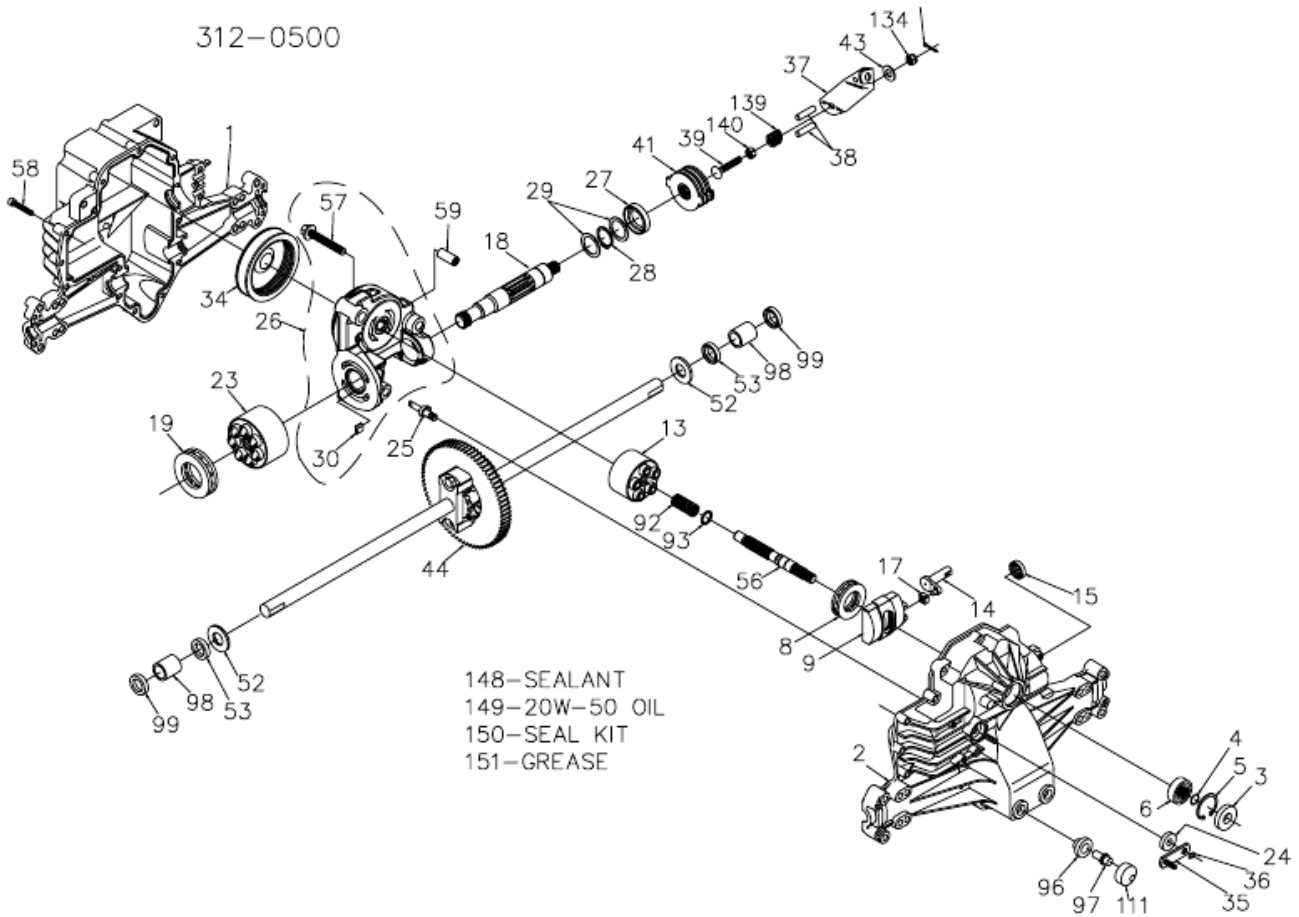

Parts Breakdown

NOTICE / Proprietary Information: This service schematic and its contents are wholly owned by Hydro-Gear of Stillman, IL, and may not be published or reproduced without the written consent of Hydro-Gear.

Parts Breakdown

#	PART #	DESCRIPTION	QTY	Note
1	50104	HOUSING, LOWER	1	
2	70124	KIT, HOUSING, UPPER	1	
		UPPER HOUSING	1	
		TRUNNION JOURNAL BEARING	1	
3	9008000-0128	SEAL 15 X 35 X 7 LIP PTC	1	
4	2003016	RING RET 59 EXT WIRE	1	
5	2003052	RING RET 137 INT	1	
6	2003043	BEARING 15X35X11 BALL OPEN 6202	1	
8	50551	BEARING 30X52X13 BALL THRUST	1	
9	2003087	SWASHPLATE 10CC	1	
13	70331	KIT, BLOCK, 10CC CYLINDER	1	
		BLOCK-CYLINDER	1	
		PISTON	5	
		PISTON SPRING	5	
		PISTON SPRING WASHER	5	
14	2003005	ARM, TRUNNION, DOUBLE D	1	
15	9008000-0126	SEAL 12 X 25 X 7 LIP TC	1	
17	2000015	SLOT GUIDE	1	
18	50449	SHAFT, MOTOR 10 T PINI	1	
19	50552	BEARING 42X68X16 BALL THRUST	1	
23	70082	KIT, MOTOR BLOCK	1	
		BLOCK-CYLINDER	1	
		PISTON	7	
		PISTON SPRING	7	
		PISTON SPRING WASHER	7	
24	45074	SEAL 10 X 25 X 7 LIP	1	
25	2003555	ACTUATOR BYPASS	1	
26	70250	KIT, CENTER SECTION	1	
		PLATE, BYPASS	1	
		CHECK PLUG ASSEMBLY	2	
		CENTER SECTION	1	
		DU BEARING	1	
		BOLT, 3/8-24 X 2.5	3	
		BUSHING, 1.02 X 1.1 X .67	1	
27	45075	SEAL 26 X 42 X 8 LIP	1	
28	50007	RING RET 102 EXT	1	
29	44872	WASHER 1.04 X 1.37 X .04 FLAT	2	
30	70680	KIT, BYPASS PLATE	1	
34	50990	FILTER	1	
35	50126	ARM, BYPASS	1	
36	44870	RING RET 31 EXT	1	
37	23710	ARM, BRAKE	1	
38	44891	PIN .3 X 1.25 ACTUATING	2	
39	50316	SCREW 5/16-24 X 2 BRAKE	1	
41	70135	KIT, BRAKE ROTOR	1	
		BRAKE STATOR	4