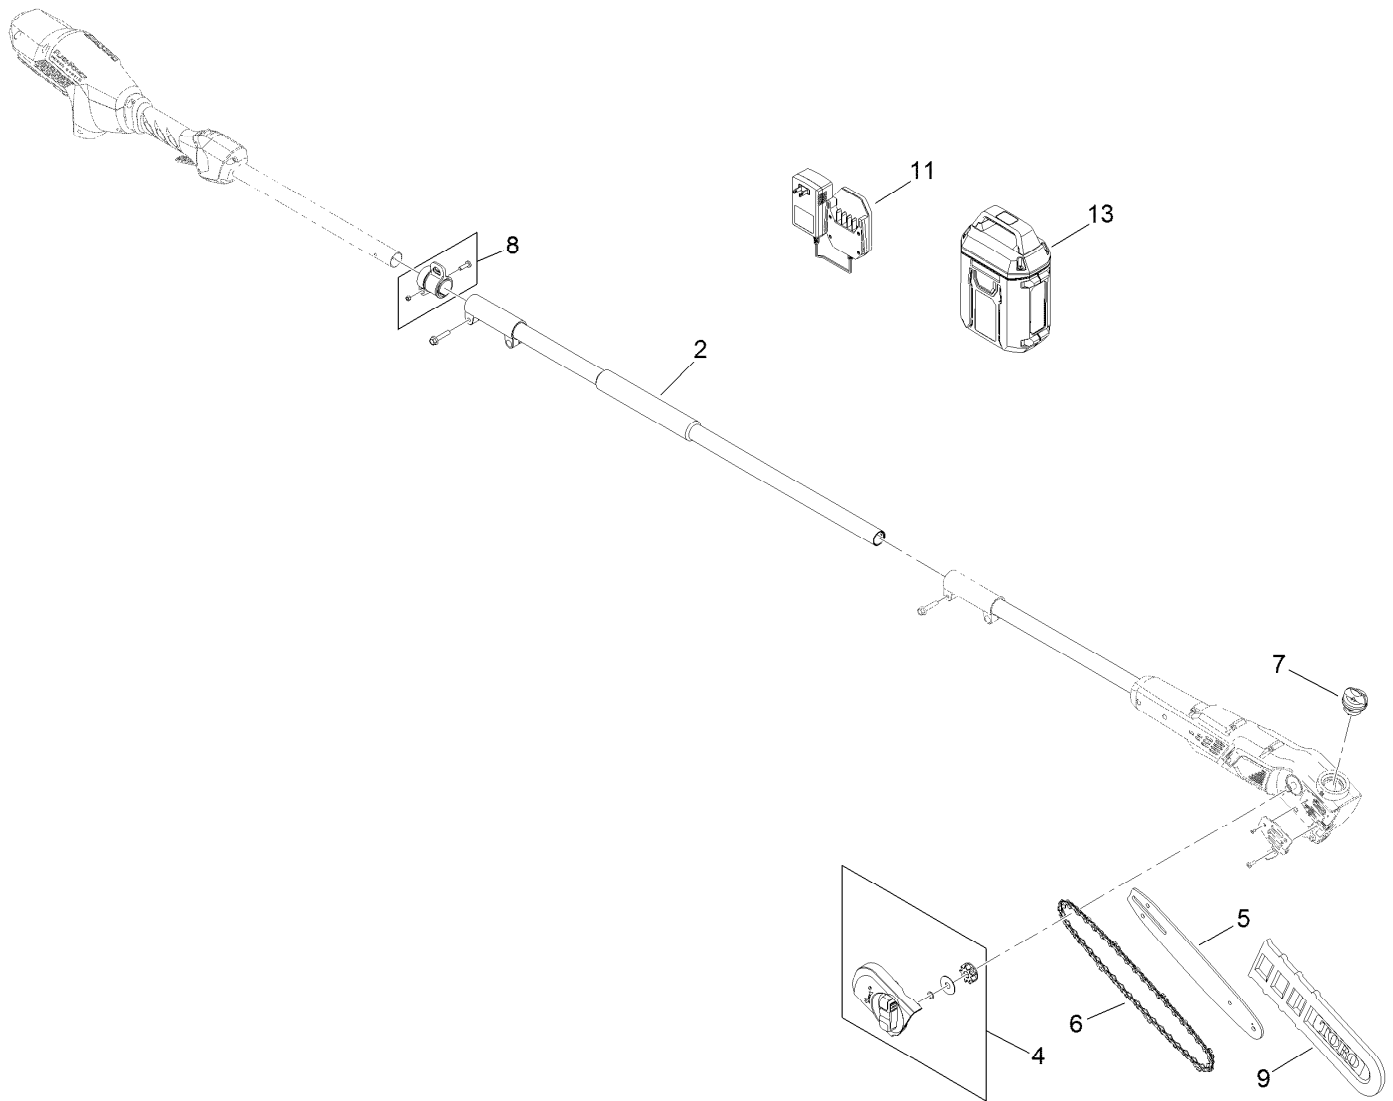

Count on it.

Parts Catalog

Flex-Force Power System™

60V Pole Saw

Model No. 51870—Serial No. 321000001 and Up

60V Pole Saw Assembly

<i>Ref.</i>	<i>Part Number</i>	<i>Qty.</i>	<i>Description</i>
2	139-5371	1	Shaft ASM
4	139-5373	1	Tensioner ASM
5	88619	1	Bar
6	88621	1	Chain
7	139-5376	1	Cap-Oil
8	139-5377	1	Collar-Strap
9	139-5378	1	Sleeve-Bar
11	88610	1	Charger-Battery, 60V 1 Amp
13	88620	1	Battery-60V 2.0Ah

Attachments and Accessories

For 51870 Flex-Force Power System 60V Pole Saw

Product Name	Model/Part
Toro Premium Bar and Chain Oil (1 Qt Bottle).....	38914
Toro Premium Bar and Chain Oil (1 Gal).....	38917
Bar.....	88619
Chain.....	88621
60V Battery Charger 1 AMP.....	88610
60V Battery Charger 2 AMP.....	88602
60V Rapid Battery Charger 5.4 AMP.....	88605
60V 2.0 AH Battery.....	88620
60V LI-ION Battery 2.5 AH.....	88625
60V LI-ION, Battery 4.0 AH.....	88640
60V LI-ION Battery 5.0 AH.....	88650
60V LI-ION Battery 6.0 AH.....	88660
60V LI-ION Battery 7.5 AH.....	88675