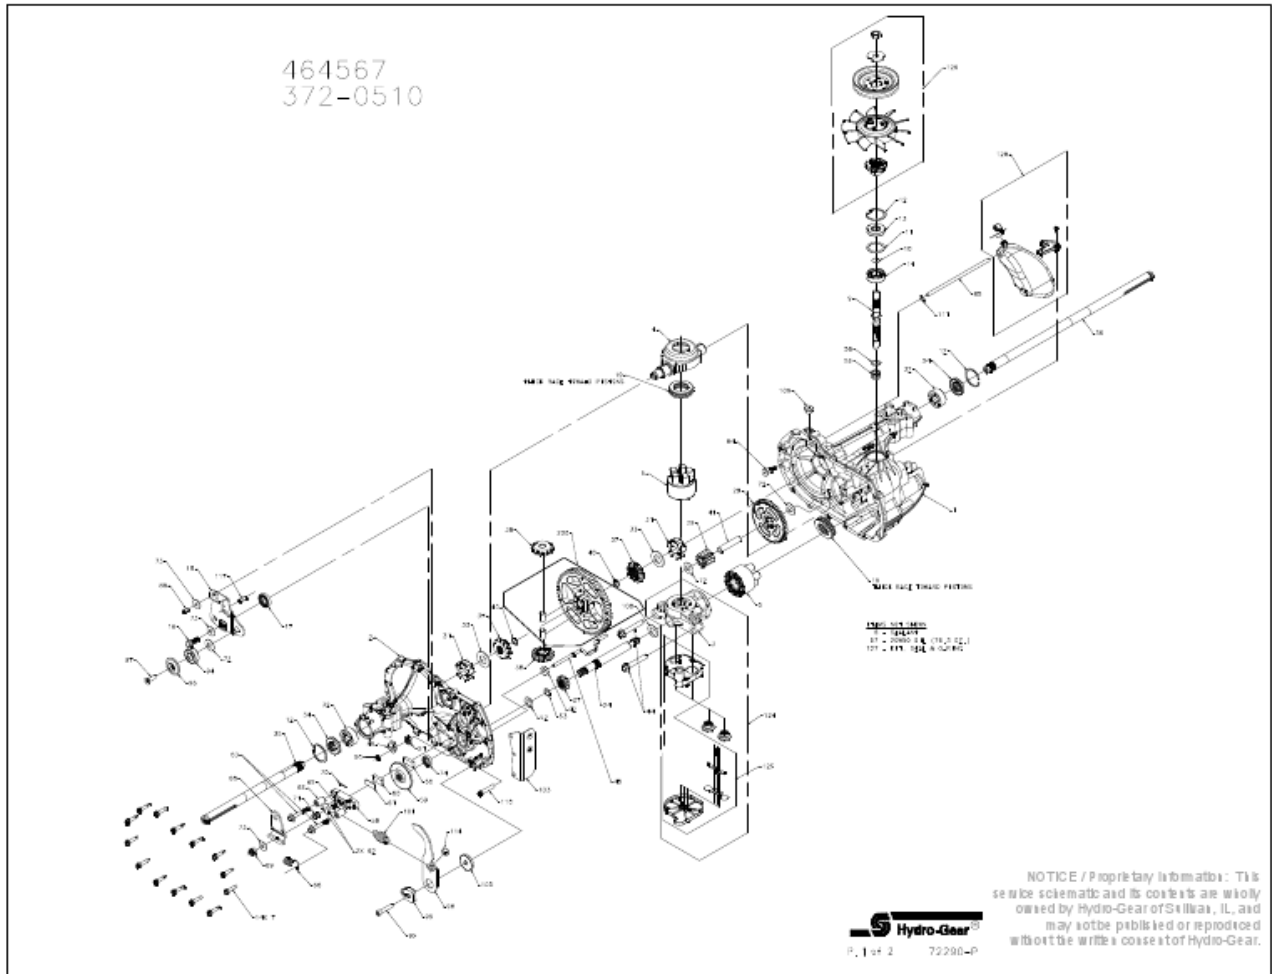

464567

Parts Breakdown

Parts Breakdown

#	PART #	DESCRIPTION	QTY	Note
1	71625	ASSEMBLY, MAIN HOUSING	1	
		HOUSING, MAIN, SHOT	1	
		BUSHING, .865 X .985 X .790	1	
		PIN, STANDARD HEADLESS	2	
2	71626	ASSEMBLY, SIDE HOUSING	1	
		HOUSING, SIDE, SHOT	1	
		BUSHING, .865 X .985 X .790	1	
		BUSHING, .624 X .719 X .562	1	
3	70477	KIT, CENTER SECTION	1	
		CENTER SECTION (5 - PISTON)	1	
		BUSHING, .707 X .788 X .591	1	
4	51048	TRUNNION, SWASHPLATE	1	
5	70331	KIT, BLOCK, 10CC CYLINDER	2	
		BLOCK, CYLINDER	1	
		PISTON	5	
		SPRING, COMPRESSION	5	
		WASHER, THRUST	5	
6	50928	SEALANT TUBE	10.1 OZ	
7	53246	SCREW 1/4-20 X 1.125 HEX WASHER	14	
9	51062	SHAFT INPUT	1	
10	2000022	RING RET 67 EXT WIRE	1	
11	50951	WASHER 1.23 X 1.57 X .04	1	
12	50329	RING RET 156 INT	3	
13	51161	SEAL 17 X 40 X 7 LIP	1	
14	50315	BEARING 17X40X12 BALL OPEN 6203	1	
16	51064	BOLT 5/16-24 X .94 HF (PATCH)	1	
17	51140	SEAL 18 X 32 X 7 LIP	1	
18	51420	ARM, CNTRL	1	
19	50551	BEARING 30X52X13 BALL THRUST	2	
24	50966	SHAFT MOTOR	1	
27	51130	GEAR, 13T PINNION	1	
28	51129	GEAR, 10T/48T	1	
29	51043	GEAR, 10T JACKSHAFT	1	
31	51088	BUSHING, SLEEVE (INBOARD)	2	
32	51089	BUSHING, SLEEVE .752 X 1.571 X .625	2	
33	44875	WASHER .77 X 1.5 X .10 FLAT	2	
34	51066	SEAL .750 X 1.577 X .250 LIP	2	
35	51354	SHAFT .75 X 12.14 (RH) AXLE KEY	1	
36	52139	SHAFT .75 X 20.37 (LH) AXLE KEY	1	
37	51769	GEAR, MITER 12T (SPLINED)	2	
38	51768	GEAR, MITER 12T (.50 ID)	2	
40	44871	RING RET 62 EXT SPIRAL	2	
41	51083	JACK SHAFT (PIN)	1	
42	51100	MAGNET, RING	1	
44	50016	SCREW 3/8-24 X 2.5 HF W/PATCH	2	
48	51098	ROD ACTUATOR BYPASS	1	