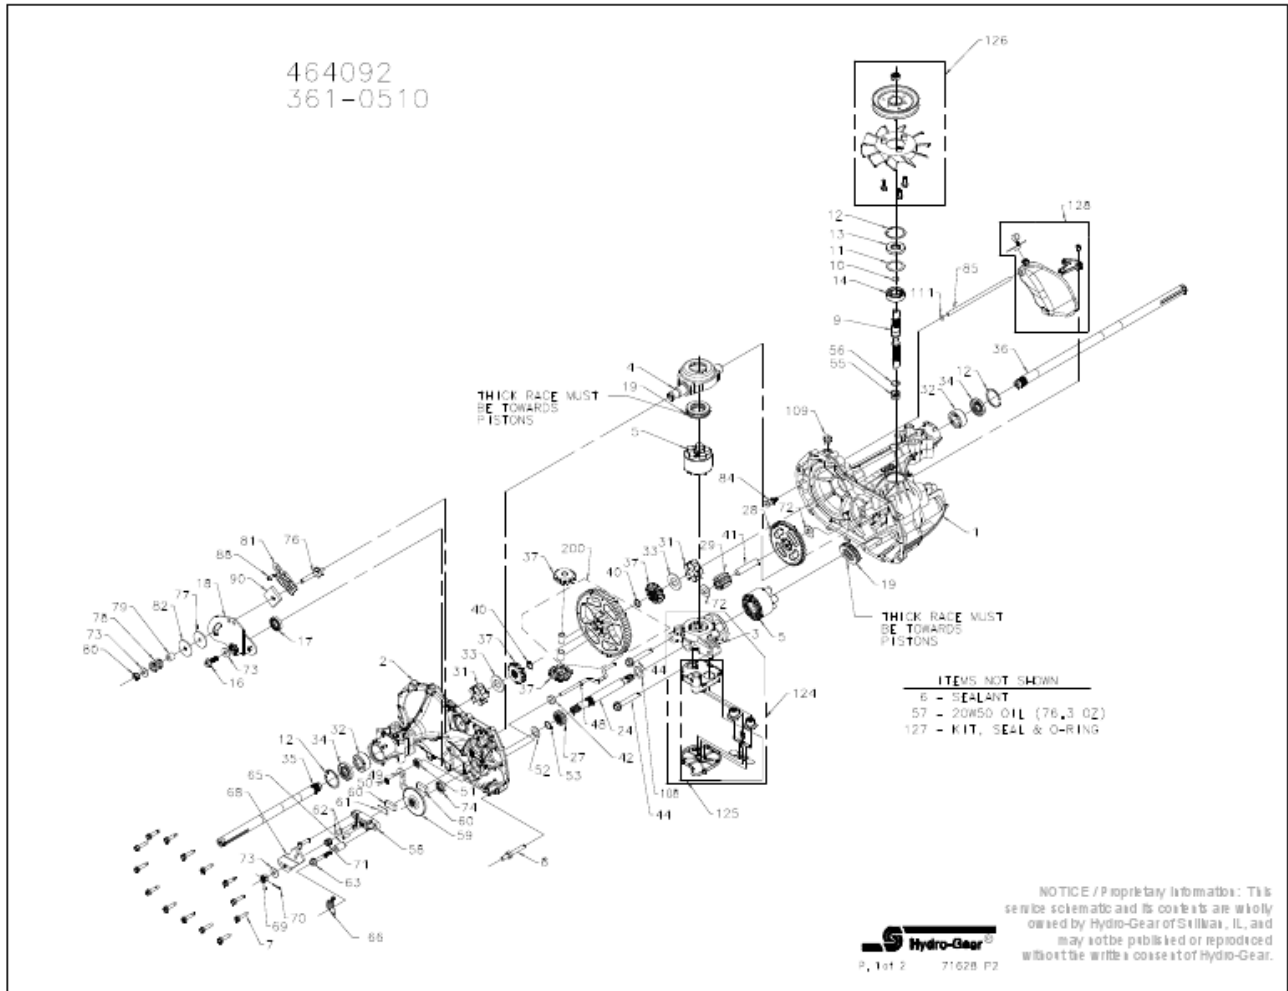

464092

Parts Breakdown

Parts Breakdown

#	PART #	DESCRIPTION	QTY	Note
1	71625	ASSEMBLY, MAIN HOUSING	1	
		HOUSING, MAIN SHOT	1	
		BUSHING . 865 X . 985 X .790	1	
		PIN, STANDARD HEADLESS	2	
2	71626	ASSEMBLY, SIDE HOUSING	1	
		HOUSING, SIDE SHOT	1	
		BUSHING . 865 X . 985 X .790	1	
		BUSHING, .624 X .719 X .562	1	
3	70477	KIT, CENTER SECTION	1	
		CENTER SECTION (5-PISTON)	1	
		BUSHING, .707 X .788 X .591	1	
4	51048	TRUNNION, SWASHPLATE	1	
5	70331	KIT, BLOCK, 10CC CYLINDER	2	
		BLOCK, CYLINDER	1	
		PISTON	5	
		SPRING, COMPRESSION	5	
		WASHER, THRUST	5	
6	50928	SEALANT TUBE	10.1 OZ	
7	53246	SCREW 1/4-20 X 1.125 HEX WASHER	14	
8	51061	STUD 5/16-18 THREAD STRAP	1	
9	51062	SHAFT INPUT	1	
10	2000022	RING RET 67 EXT WIRE	1	
11	50951	WASHER 1.23 X 1.57 X .04	1	
12	50329	RING RET 156 INT	3	
13	51161	SEAL 17 X 40 X 7 LIP	1	
14	50315	BEARING 17X40X12 BALL OPEN 6203	1	
16	51064	BOLT 5/16-24 X .94 HF (PATCH)	1	
17	51140	SEAL 18 X 32 X 7 LIP	1	
18	51720	ARM, CONTROL	1	
19	50551	BEARING 30X52X13 BALL THRUST	2	
24	50966	SHAFT MOTOR	1	
27	51130	GEAR, 13T PINNION	1	
28	51129	GEAR, 10T/48T	1	
29	51043	GEAR, 10T JACKSHAFT	1	
31	51088	BUSHING, SLEEVE (INBOARD)	2	
32	51089	BUSHING, SLEEVE .752 X 1.571 X .625	2	
33	44875	WASHER .77 X 1.5 X .10 FLAT	2	
34	51066	SEAL .750 X 1.577 X .250 LIP	2	
35	51354	SHAFT .75 X 12.14 (RH) AXLE KEY	1	
36	52139	SHAFT .75 X 20.37 (LH) AXLE KEY	1	
37	71310	KIT, MITER GEAR	1	
		GEAR, MITER 12T (SPLINED)	2	
		GEAR, MITER 12T (.50 ID)	2	
		BULLETIN, MITER GEAR	1	
40	44871	RING RET 62 EXT SPIRAL	2	
41	51083	JACK SHAFT (PIN)	1	