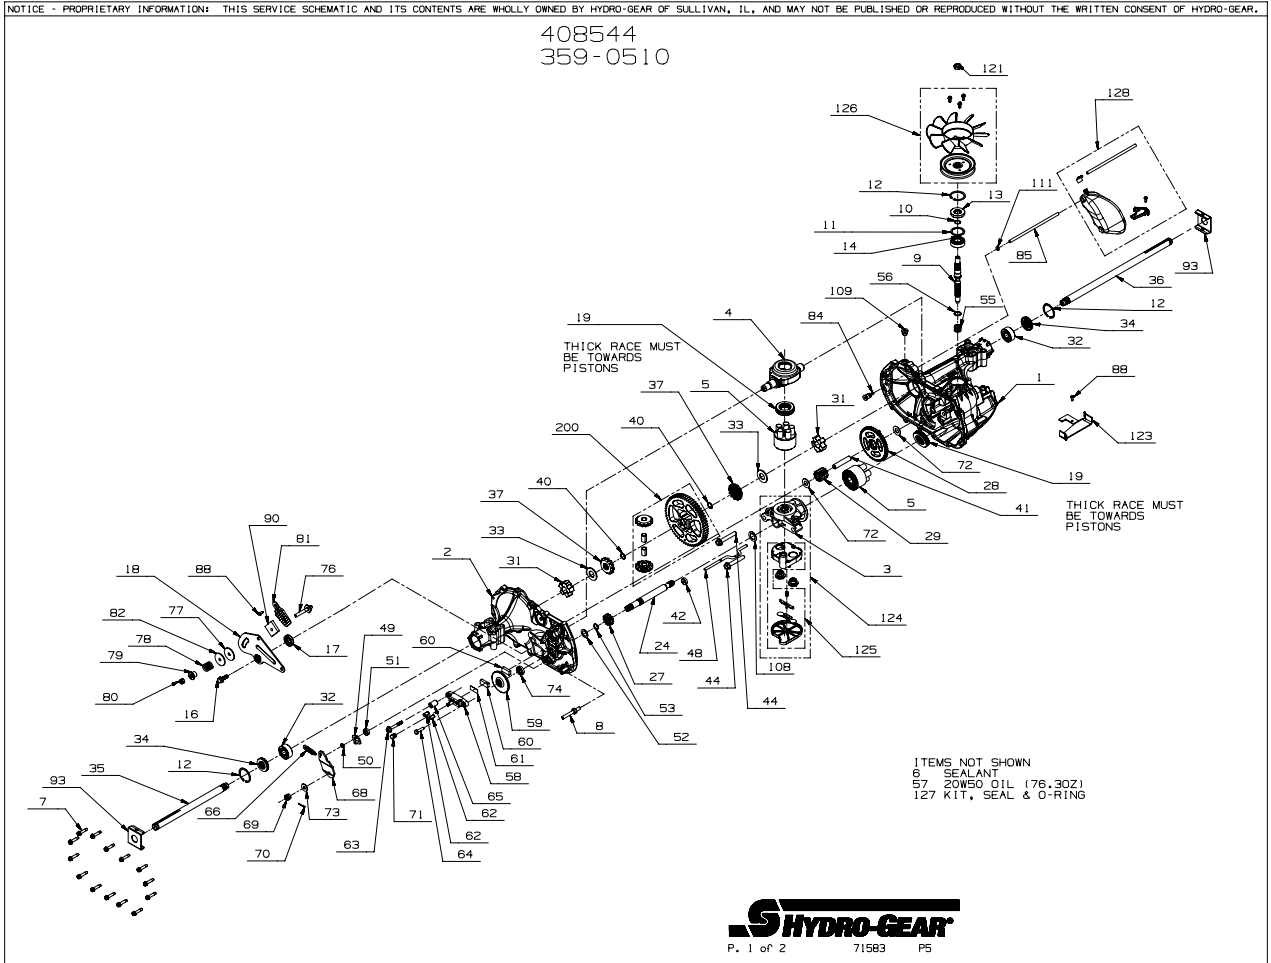

# Parts Breakdown

## Parts Breakdown

#	PART #	DESCRIPTION	QTY	Note
1	70467	KIT, HOUSING, MAIN	1	
2	70483	KIT, HOUSING, SIDE	1	
3	70477	KIT, CENTER SECTION	1	
4	51048	TRUNNION, SWASHPLATE	1	
5	70331	KIT, BLOCK, 10CC CYLINDER	2	
6	50928	SEALANT TUBE	1	
7	53246	SCREW 1/4-20 X 1.125 HEX WASHER	14	
8	51061	STUD 5/16-18 THREAD STRAP	1	
9	51062	SHAFT INPUT	1	
10	2000022	RING RET 67 EXT WIRE	1	
11	50951	WASHER 1.23 X 1.57 X .04	1	
12	50329	RING RET 156 INT	3	
13	51161	SEAL 17 X 40 X 7 LIP	1	
14	50315	BEARING 17X40X12 BALL OPEN 6203	1	
16	51064	BOLT 5/16-24 X .94 HF (PATCH)	1	
17	51140	SEAL 18 X 32 X 7 LIP	1	
18	51204	ARM, CNTRL	1	
19	50551	BEARING 30X52X13 BALL THRUST	2	
24	50966	SHAFT MOTOR	1	
27	51130	GEAR, 13T PINNION	1	
28	51129	GEAR, 10T/48T	1	
29	51043	GEAR, 10T JACKSHAFT	1	
31	51088	BUSHING, SLEEVE (INBOARD)	2	
32	51089	BUSHING, SLEEVE .752 X 1.571 X .625	2	
33	44875	WASHER .77 X 1.5 X .10 FLAT	2	
34	51066	SEAL .750 X 1.577 X .250 LIP	2	
35	53507	SHAFT .75 X 11.39 (RH) AXLE KEY	1	
36	53506	SHAFT .75 X 16.99 (LH) AXLE KEY	1	
37	51769	GEAR, MITER 12T (SPLINED)	2	
40	44871	RING RET 62 EXT SPIRAL	2	
41	51083	JACK SHAFT (PIN)	1	
42	51100	MAGNET, RING	1	
44	50016	SCREW 3/8-24 X 2.5 HF W/PATCH	2	
48	51098	ROD ACTUATOR BYPASS	1	
49	52223	ARM, BYPASS	1	
50	51116	RING RET 25 EXT PUSH	1	
51	51081	SEAL .25 X .75 X .25 LIP TC	1	
52	44371	WASHER .63 X 1.0 X .05 FLAT	1	
53	44145	RETAINING RING, MOTOR SHAFT	1	
55	2003014	SPRING, BLOCK	1	
56	2003017	WASHER .59 X .79 X .04 FLAT	1	
57		OIL, 20W50	76.3 OZ.	
58	62589	KIT, BRAKE YOKE	1	
59	51072	ROTOR, BRAKE	1	
60	44132	PUCK, BRAKE	2	
61	44134	PLATE, PUCK	1	