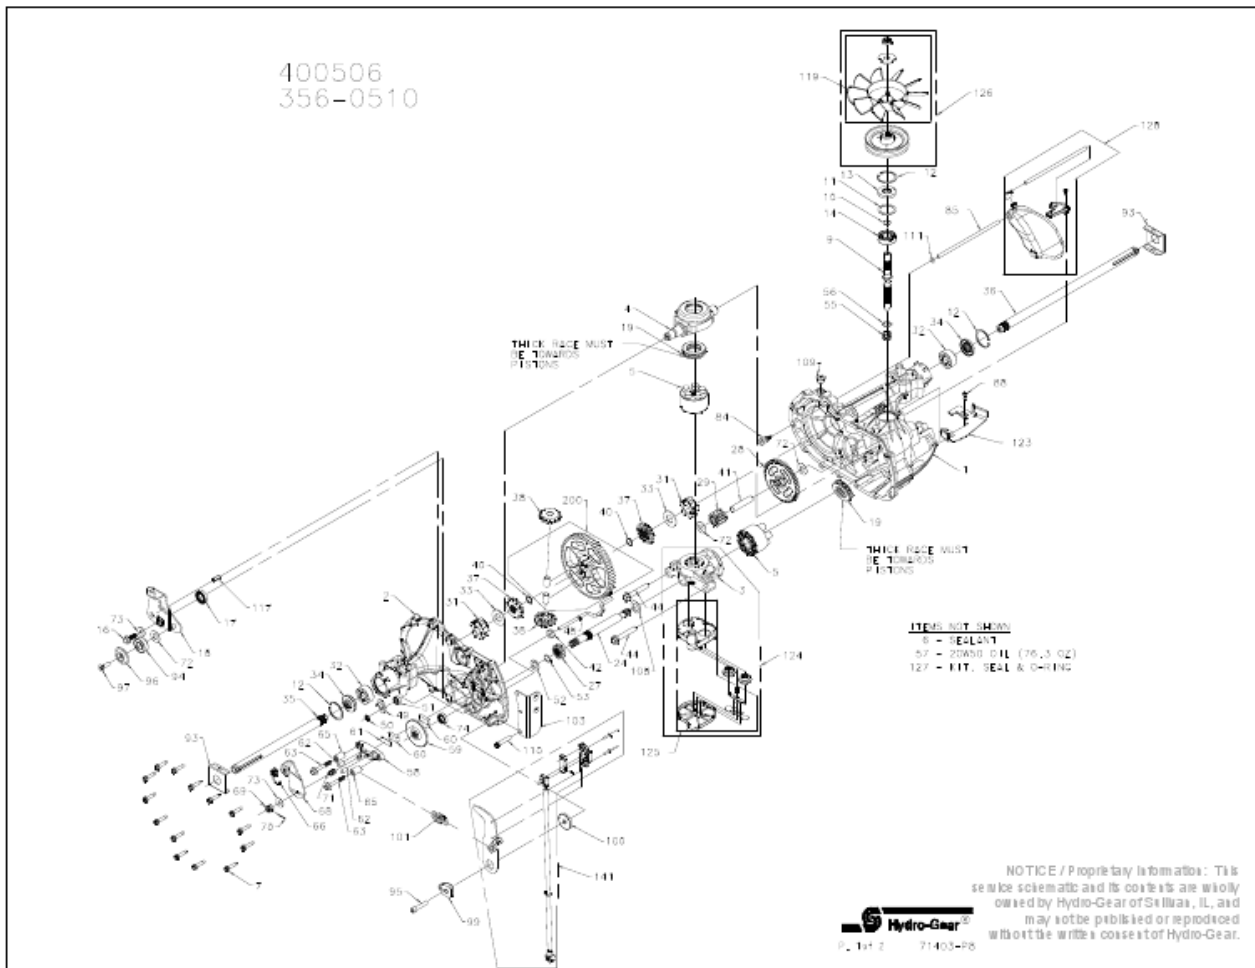

400506

Parts Breakdown

Parts Breakdown

#	PART #	DESCRIPTION	QTY	Note
1	70467	KIT, HOUSING, MAIN	1	
		HOUSING, MAIN	1	
		BUSHING, .865 X . 985 X . 790	1	
		PIN, STANOARO HEADLESS	1	
2	70483	KIT, HOUSING, SIDE	1	
		HOUSING, SIDE	1	
		BUSHI NG . B65 X . 985 X . 790	1	
		BUSHING . 624 X . 719 X .562	1	
3	70477	KIT, CENTER SECTION	1	
		CENTER SECT ION (5-PISTON)	1	
		BUSHING, . 707 X . 788 X . 591	1	
4	51048	TRUNNION, SWASHPLATE	1	
5	70331	KIT, BLOCK, 10CC CYLINDER	2	
		BLOCK, CYLINDER	1	
		PISTON	5	
		SPRING, CCMPRESSION	5	
		WASHER, THRUST	5	
6	50928	SEALANT TUBE	10.1 OZ	
7	53246	SCREW 1/4-20 X 1.125 HEX WASHER	14	
9	51062	SHAFT INPUT	1	
10	2000022	RING RET 67 EXT WIRE	1	
11	50951	WASHER 1.23 X 1.57 X .04	1	
12	50329	RING RET 156 INT	3	
13	51161	SEAL 17 X 40 X 7 LIP	1	
14	50315	BEARING 17X40X12 BALL OPEN 6203	1	
16	51064	BOLT 5/16-24 X .94 HF (PATCH)	1	
17	51140	SEAL 18 X 32 X 7 LIP	1	
18	51420	ARM, CNTRL	1	
19	50551	BEARING 30X52X13 BALL THRUST	2	
24	50966	SHAFT MOTOR	1	
27	51130	GEAR, 13T PINNION	1	
28	51129	GEAR, 10T/48T	1	
29	51043	GEAR, 10T JACKSHAFT	1	
31	51088	BUSHING, SLEEVE (INBOARD)	2	
32	51089	BUSHING, SLEEVE .752 X 1.571 X .625	2	
33	44875	WASHER .77 X 1.5 X .10 FLAT	2	
34	51066	SEAL .750 X 1.577 X .250 LIP	2	
35	51068	SHAFT, AXLE .75 X 11.39 (KEY, R.H.)	1	
36	51067	SHAFT, AXLE .75 X 16.99 (KEY, L.H.)	1	
37	51769	GEAR, MITER 12T (SPLINED)	2	
38	51768	GEAR, MITER 12T (.50 ID)	2	
40	44871	RING RET 62 EXT SPIRAL	2	
41	51083	JACK SHAFT (PIN)	1	
42	51100	MAGNET, RING	1	
44	50016	SCREW 3/8-24 X 2.5 HF W/PATCH	2	
48	51098	ROD ACTUATOR BYPASS	1	