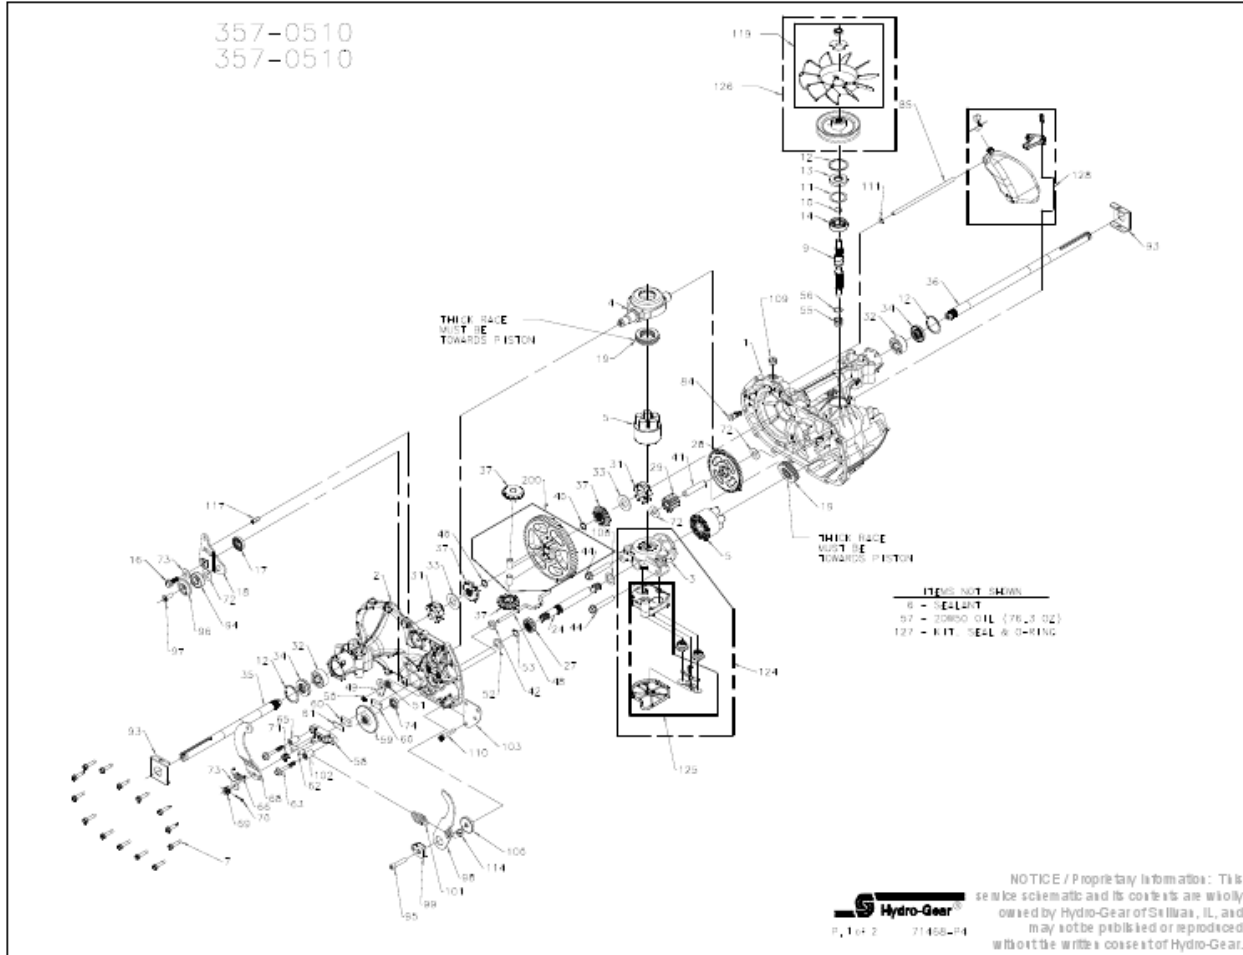

357-0510

Parts Breakdown

Parts Breakdown

#	PART #	DESCRIPTION	QTY	Note
1	70467	KIT, HOUSING, MAIN	1	
		HOUSING, MAIN	1	
		BUSHING .865 X .985 X .790	1	
		PIN, STANDARD HEADLESS	2	
2	70483	KIT, HOUSING, SIDE	1	
		HOUSING, SIDE	1	
		BUSHING .865 X .985 X .79D	1	
		BUSHING, .624 X .719 X .562	1	
3	70477	KIT, CENTER SECTION	1	
		CENTER SECTION (5 PISTON)	1	
		BUSHING, .707 X .788 X .591	1	
4	51048	TRUNNION, SWASHPLATE	1	
5	70331	KIT, BLOCK, 10CC CYLINDER	2	
		BLOCK, CYLINDER	1	
		PISTON	5	
		SPRING, COMPRESSION	5	
		WASHER , THRUST	5	
6	50928	SEALANT TUBE	10.1 oz	
7	53246	SCREW 1/4-20 X 1.125 HEX WASHER	14	
9	51062	SHAFT INPUT	1	
10	2000022	RING RET 67 EXT WIRE	1	
11	50951	WASHER 1.23 X 1.57 X .04	1	
12	50329	RING RET 156 INT	3	
13	51161	SEAL 17 X 40 X 7 LIP	1	
14	50315	BEARING 17X40X12 BALL OPEN 6203	1	
16	51064	BOLT 5/16-24 X .94 HF (PATCH)	1	
17	51140	SEAL 18 X 32 X 7 LIP	1	
18	51121	ARM, CNTRL 2.75 X 2.75 YELLOW ZINC	1	
19	50551	BEARING 30X52X13 BALL THRUST	2	
24	50966	SHAFT MOTOR	1	
27	51130	GEAR, 13T PINNION	1	
28	51129	GEAR, 10T/48T	1	
29	51043	GEAR, 10T JACKSHAFT	1	
31	51088	BUSHING, SLEEVE (INBOARD)	2	
32	51089	BUSHING, SLEEVE .752 X 1.571 X .625	2	
33	44875	WASHER .77 X 1.5 X .10 FLAT	2	
34	51066	SEAL .750 X 1.577 X .250 LIP	2	
35	51354	SHAFT .75 X 12.14 (RH) AXLE KEY	1	
36	51353	SHAFT .75 X 17.74 (LH) AXLE KEY	1	
37	51769	GEAR, MITER 12T (SPLINED)	2	
38	51768	GEAR, MITER 12T (.50 ID)	2	
40	44871	RING RET 62 EXT SPIRAL	2	
41	51083	JACK SHAFT (PIN)	1	
42	51100	MAGNET, RING	1	
44	50016	SCREW 3/8-24 X 2.5 HF W/PATCH	2	
48	51098	ROD ACTUATOR BYPASS	1	