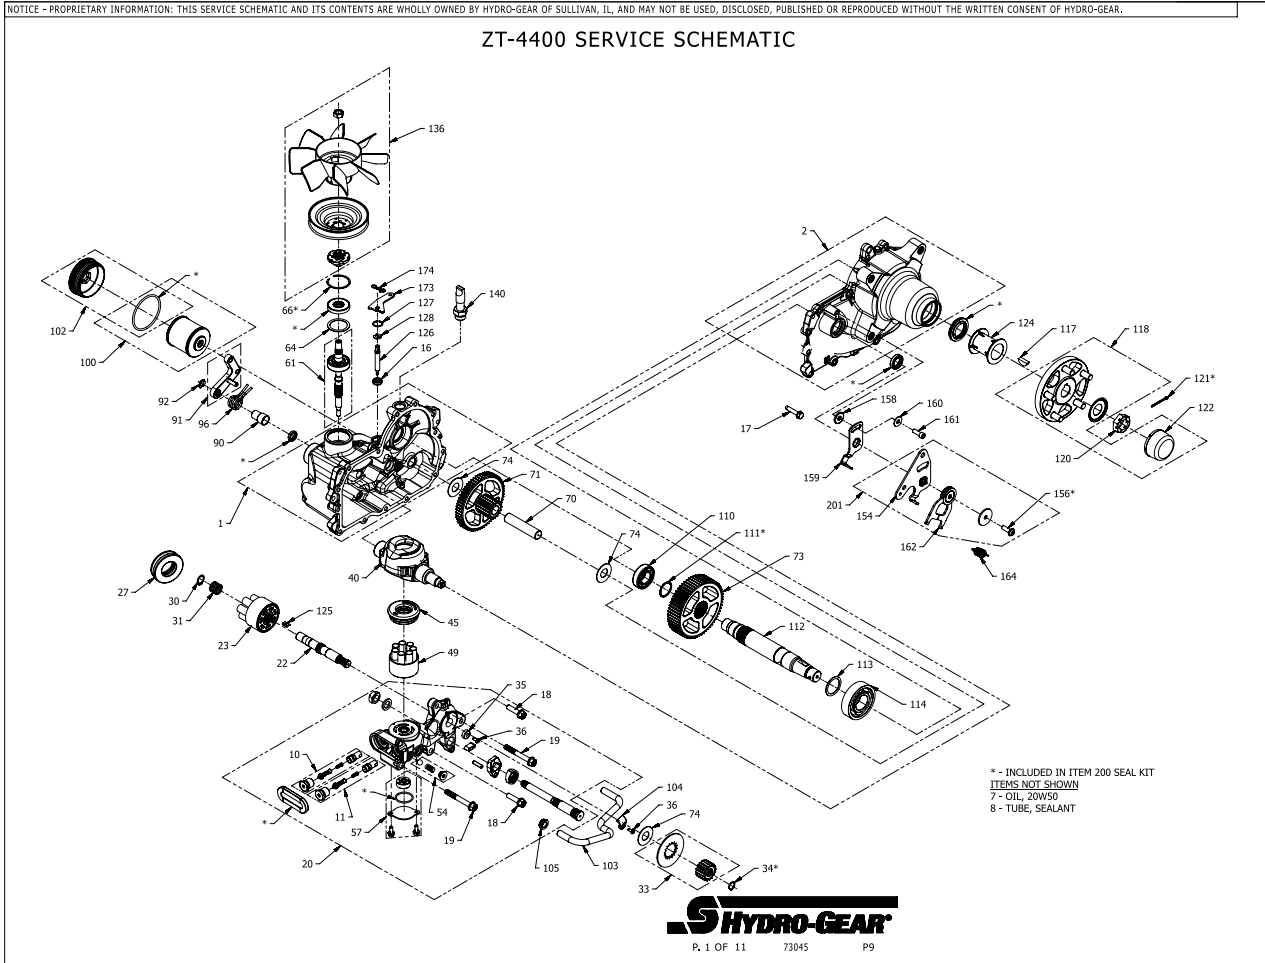

Parts Breakdown

Parts Breakdown

#	PART #	DESCRIPTION	QTY	Note
1	72519	KIT MAIN HOUSING RH	1	
2	73113	KIT, SIDE HOUSING - RH	1	
7		OIL, 20W50	0.9246 gal	
8	50928	SEALANT TUBE	1	
10	72569	KIT SHOCKVALVE	1	
11	72569	KIT SHOCKVALVE	1	
16	55232	SEAL, LIP .375 X .75 X .25	1	
17	53987	SCREW 5/16-18 X 1.5 HEX WASHER	14	
18	54426	BOLT	2	
19	52977	SCREW 3/8-16 X 3.00 HF	2	
20	73441	KIT, CENTERSECTION RH	1	
22	54053	SHAFT, MOTOR	1	
23	72897	KIT,BLOCK 16cc CYLINDER	1	
27	52991	BEARING 35X70X21.6 THRUST	1	
30	53676	RING, RETAINING	1	
31	2000025	SPRING COMP .89 X .65	1	
33	72725	KIT BRAKE ROTOR GEAR	1	
34	44145	RETAINING RING, MOTOR SHAFT	1	
35	51100	MAGNET, RING	1	
36	50653	BOLT 10-32 X 1/2 SELF TAPPING	2	
40	52972	SWASHPLATE 16CC MACHINED	1	
45	54032	BEARING, THRUST, PUMP	1	
49	71971	KIT, BLOCK 12CC	1	
54	72527	KIT CHARGE RELIEF	1	
57	72526	KIT CHARGE PUMP	1	
61	72523	KIT INPUT SHAFT	1	
64	2000023	SPACER	1	
66	54352	RING, RET, INTERNAL, INPUT	1	
70	54079	JACKSHAFT	1	
71	72522	KIT GEARS	1	
73	54037	GEAR, 62T	1	
74	54078	WASHER, JACKSHAFT	3	
90	54367	SPACER, SPRING	1	
91	72525	KIT BRAKE RH	1	
92	53019	RING RET 43 EXT KLIPRING	1	
96	53898	SPRING, TORSION	1	
100	72537	KIT FILTER	1	
102	72536	KIT FILTER CAP	1	
103	54225	TUBE, FILTER, RH	1	
104	54085	CLAMP, TUBE, FILTER	1	
105	52982	GROMMET	1	
110	53656	BEARING 25.4X52X15 BALL 6205R-1	1	
111	54219	RING, RETAINING, .125, EXTERNAL, SPRING	1	
112	54275	SHAFT, AXLE	1	
113	53006	WASHER 1.40 X 1.75 X .05	1	
114	53007	BEARING 35X80X21 BALL 6307	1	

Parts Breakdown