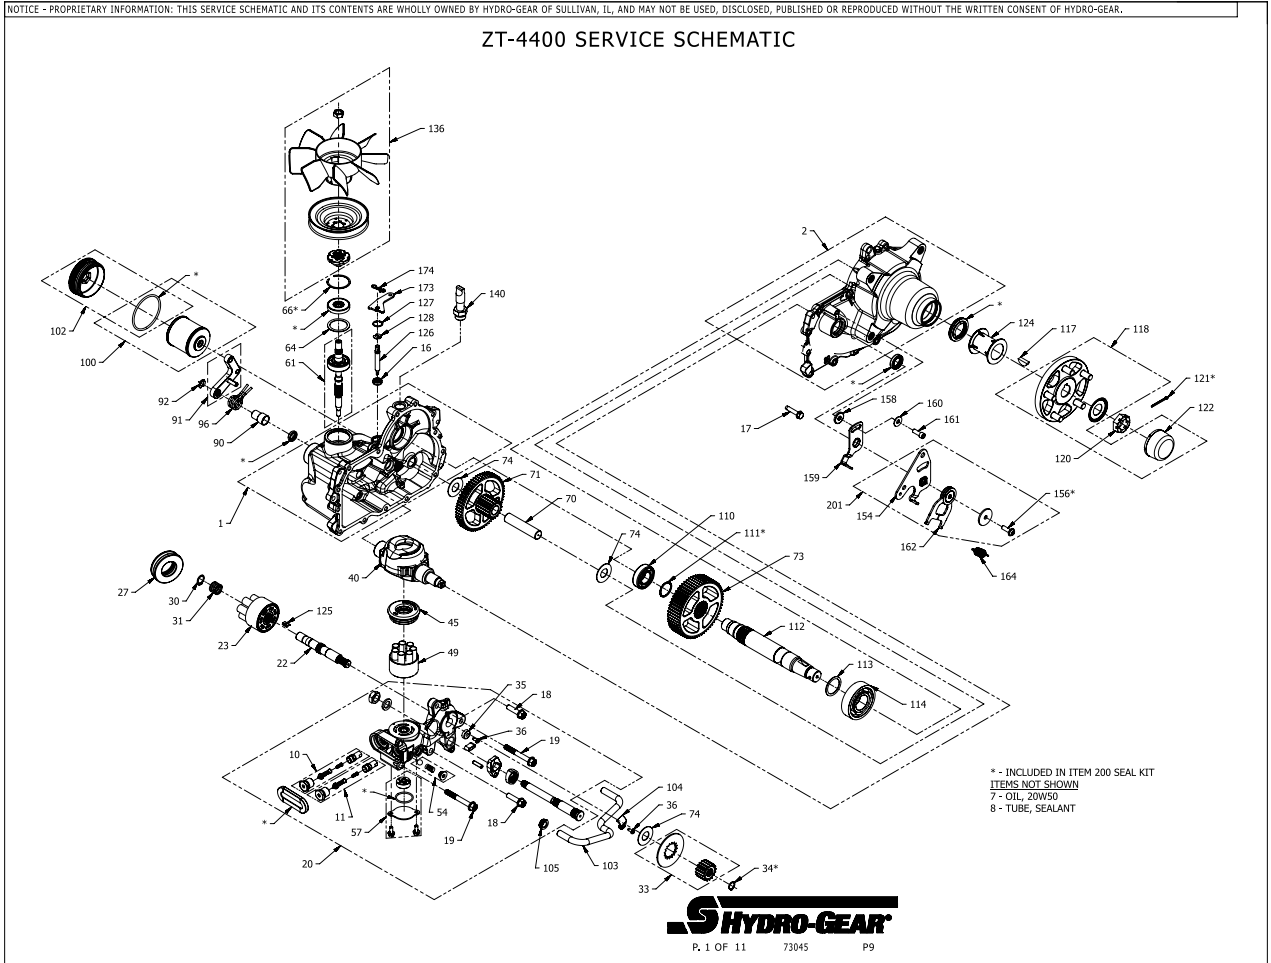

Parts Breakdown

Parts Breakdown

#	PART #	DESCRIPTION	QTY	Note
1	72518	KIT MAIN HOUSING LH	1	
2	73112	KIT, SIDE HOUSING - LH	1	
7		OIL, 20W50	0.9246 gal	
8	50928	SEALANT TUBE	1	
10	72569	KIT SHOCKVALVE	1	
11	72569	KIT SHOCKVALVE	1	
16	55232	SEAL, LIP .375 X .75 X .25	1	
17	53987	SCREW 5/16-18 X 1.5 HEX WASHER	14	
18	54426	BOLT	2	
19	52977	SCREW 3/8-16 X 3.00 HF	2	
20	73442	KIT, CENTERSECTION LH	1	
22	54053	SHAFT, MOTOR	1	
23	72897	KIT,BLOCK 16cc CYLINDER	1	
27	52991	BEARING 35X70X21.6 THRUST	1	
30	53676	RING, RETAINING	1	
31	2000025	SPRING COMP .89 X .65	1	
33	72725	KIT BRAKE ROTOR GEAR	1	
34	44145	RETAINING RING, MOTOR SHAFT	1	
35	51100	MAGNET, RING	1	
36	50653	BOLT 10-32 X 1/2 SELF TAPPING	2	
40	52972	SWASHPLATE 16CC MACHINED	1	
45	54032	BEARING, THRUST, PUMP	1	
49	71971	KIT, BLOCK 12CC	1	
54	72527	KIT CHARGE RELIEF	1	
57	72526	KIT CHARGE PUMP	1	
61	72523	KIT INPUT SHAFT	1	
64	2000023	SPACER	1	
66	54352	RING, RET, INTERNAL, INPUT	1	
70	54079	JACKSHAFT	1	
71	72522	KIT GEARS	1	
73	54037	GEAR, 62T	1	
74	54078	WASHER, JACKSHAFT	3	
90	54367	SPACER, SPRING	1	
91	72682	KIT, BRAKE, LH	1	
92	53019	RING RET 43 EXT KLIPRING	1	
96	53898	SPRING, TORSION	1	
100	72537	KIT FILTER	1	
102	72536	KIT FILTER CAP	1	
103	54224	TUBE, FILTER, LH	1	
104	54085	CLAMP, TUBE, FILTER	1	
105	52982	GROMMET	1	
110	53656	BEARING 25.4X52X15 BALL 6205R-1	1	
111	54219	RING, RETAINING, .125, EXTERNAL, SPRING	1	
112	54275	SHAFT, AXLE	1	
113	53006	WASHER 1.40 X 1.75 X .05	1	
114	53007	BEARING 35X80X21 BALL 6307	1	

Parts Breakdown