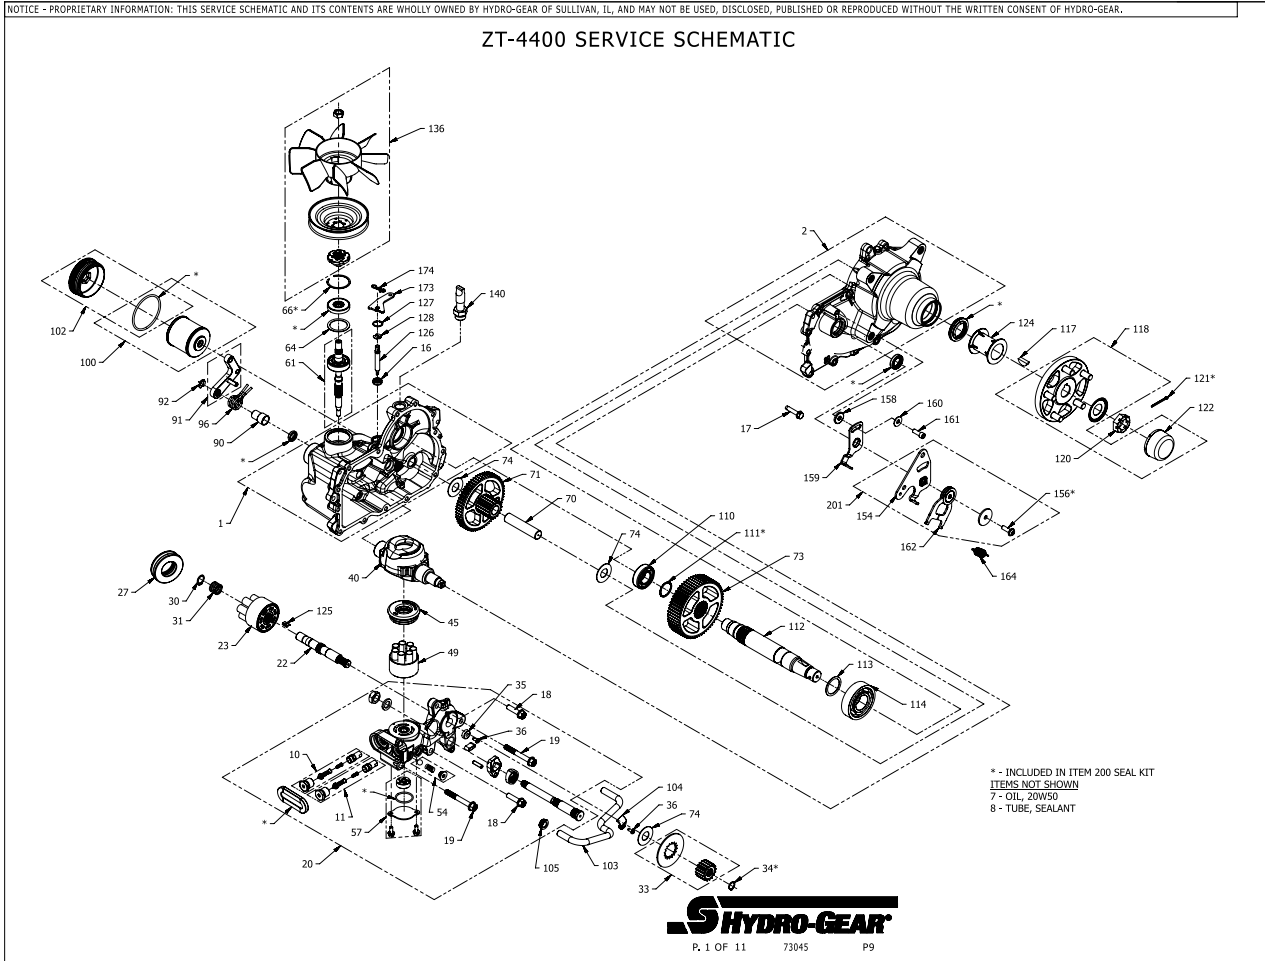

Parts Breakdown

Parts Breakdown

#	PART #	DESCRIPTION	QTY	Note
1	72518	KIT MAIN HOUSING LH	1	
2	72520	KIT SIDE HOUSING LH	1	
7		OIL, 20W50	0.9246 gal	
8	50928	SEALANT TUBE	1	
10	72569	KIT SHOCKVALVE	1	
11	72569	KIT SHOCKVALVE	1	
16	55232	SEAL, LIP .375 X .75 X .25	1	
17	53987	SCREW 5/16-18 X 1.5 HEX WASHER	14	
18	54426	BOLT	2	
19	52977	SCREW 3/8-16 X 3.00 HF	2	
20	73442	KIT, CENTERSECTION LH	1	
22	54053	SHAFT, MOTOR	1	
23	72897	KIT,BLOCK 16cc CYLINDER	1	
27	52991	BEARING 35X70X21.6 THRUST	1	
30	53676	RING, RETAINING	1	
31	2000025	SPRING COMP .89 X .65	1	
33	72725	KIT BRAKE ROTOR GEAR	1	
34	44145	RETAINING RING, MOTOR SHAFT	1	
35	51100	MAGNET, RING	1	
36	50653	BOLT 10-32 X 1/2 SELF TAPPING	2	
40	52972	SWASHPLATE 16CC MACHINED	1	
45	54032	BEARING, THRUST, PUMP	1	
49	71971	KIT, BLOCK 12CC	1	
54	72527	KIT CHARGE RELIEF	1	
57	72526	KIT CHARGE PUMP	1	
61	72523	KIT INPUT SHAFT	1	
64	2000023	SPACER	1	
66	54352	RING, RET, INTERNAL, INPUT	1	
70	54079	JACKSHAFT	1	
71	72522	KIT GEARS	1	
73	54037	GEAR, 62T	1	
74	54078	WASHER, JACKSHAFT	3	
90	54367	SPACER, SPRING	1	
91	72524	KIT BRAKE LH	1	
92	53019	RING RET 43 EXT KLIPRING	1	
100	72537	KIT FILTER	1	
102	72536	KIT FILTER CAP	1	
103	54224	TUBE, FILTER, LH	1	
104	54085	CLAMP, TUBE, FILTER	1	
105	52982	GROMMET	1	
110	53656	BEARING 25.4X52X15 BALL 6205R-1	1	
111	54219	RING, RETAINING, .125, EXTERNAL, SPRING	1	
112	54275	SHAFT, AXLE	1	
113	53006	WASHER 1.40 X 1.75 X .05	1	
114	53007	BEARING 35X80X21 BALL 6307	1	
117	51796	KEY 5/16 X 1 WOODRUFF	1	

Parts Breakdown