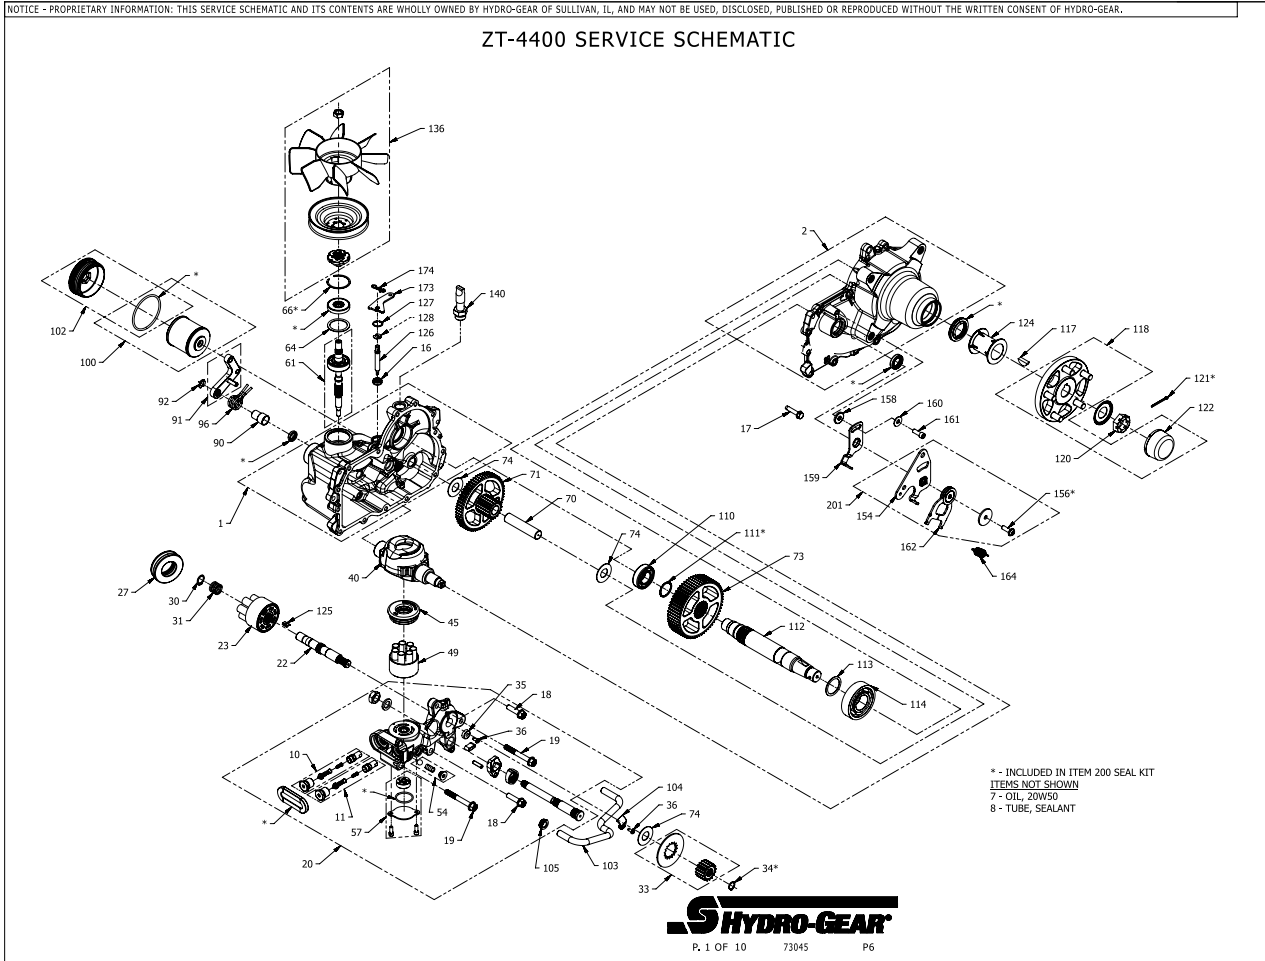

Parts Breakdown

Parts Breakdown

#	PART #	DESCRIPTION	QTY	Note
1	72519	KIT MAIN HOUSING RH	1	
2	72521	KIT SIDE HOUSING RH	1	
7		OIL, 20W50	0.9246 gal	
8	50928	SEALANT TUBE	1	
10	72569	KIT SHOCKVALVE	1	
11	72569	KIT SHOCKVALVE	1	
16	55232	SEAL, LIP .375 X .75 X .25	1	
17	53987	SCREW 5/16-18 X 1.5 HEX WASHER	14	
18	54426	BOLT	2	
19	52977	SCREW 3/8-16 X 3.00 HF	2	
20	72571	KIT CENTERSECTION RH	1	
22	54053	SHAFT, MOTOR	1	
23	72897	KIT,BLOCK 16cc CYLINDER	1	
27	52991	BEARING 35X70X21.6 THRUST	1	
30	53676	RING, RETAINING	1	
31	2000025	SPRING COMP .89 X .65	1	
33	72725	KIT BRAKE ROTOR GEAR	1	
34	44145	RETAINING RING, MOTOR SHAFT	1	
35	51100	MAGNET, RING	1	
36	50653	BOLT 10-32 X 1/2 SELF TAPPING	2	
40	52972	SWASHPLATE 16CC MACHINED	1	
45	54032	BEARING, THRUST, PUMP	1	
49	71971	KIT, BLOCK 12CC	1	
54	72527	KIT CHARGE RELIEF	1	
57	72526	KIT CHARGE PUMP	1	
61	72523	KIT INPUT SHAFT	1	
64	2000023	SPACER	1	
66	54352	RING, RET, INTERNAL, INPUT	1	
70	54079	JACKSHAFT	1	
71	72522	KIT GEARS	1	
73	54037	GEAR, 62T	1	
74	54078	WASHER, JACKSHAFT	3	
90	54367	SPACER, SPRING	1	
91	72525	KIT BRAKE RH	1	
92	53019	RING RET 43 EXT KLIPRING	1	
96	53898	SPRING, TORSION	1	
100	72537	KIT FILTER	1	
102	72536	KIT FILTER CAP	1	
103	54225	TUBE, FILTER, RH	1	
104	54085	CLAMP, TUBE, FILTER	1	
105	52982	GROMMET	1	
110	53656	BEARING 25.4X52X15 BALL 6205R-1	1	
111	54219	RING, RETAINING, .125, EXTERNAL, SPRING	1	
112	54052	SHAFT, AXLE	1	
113	53006	WASHER 1.40 X 1.75 X .05	1	
114	53007	BEARING 35X80X21 BALL 6307	1	

Parts Breakdown