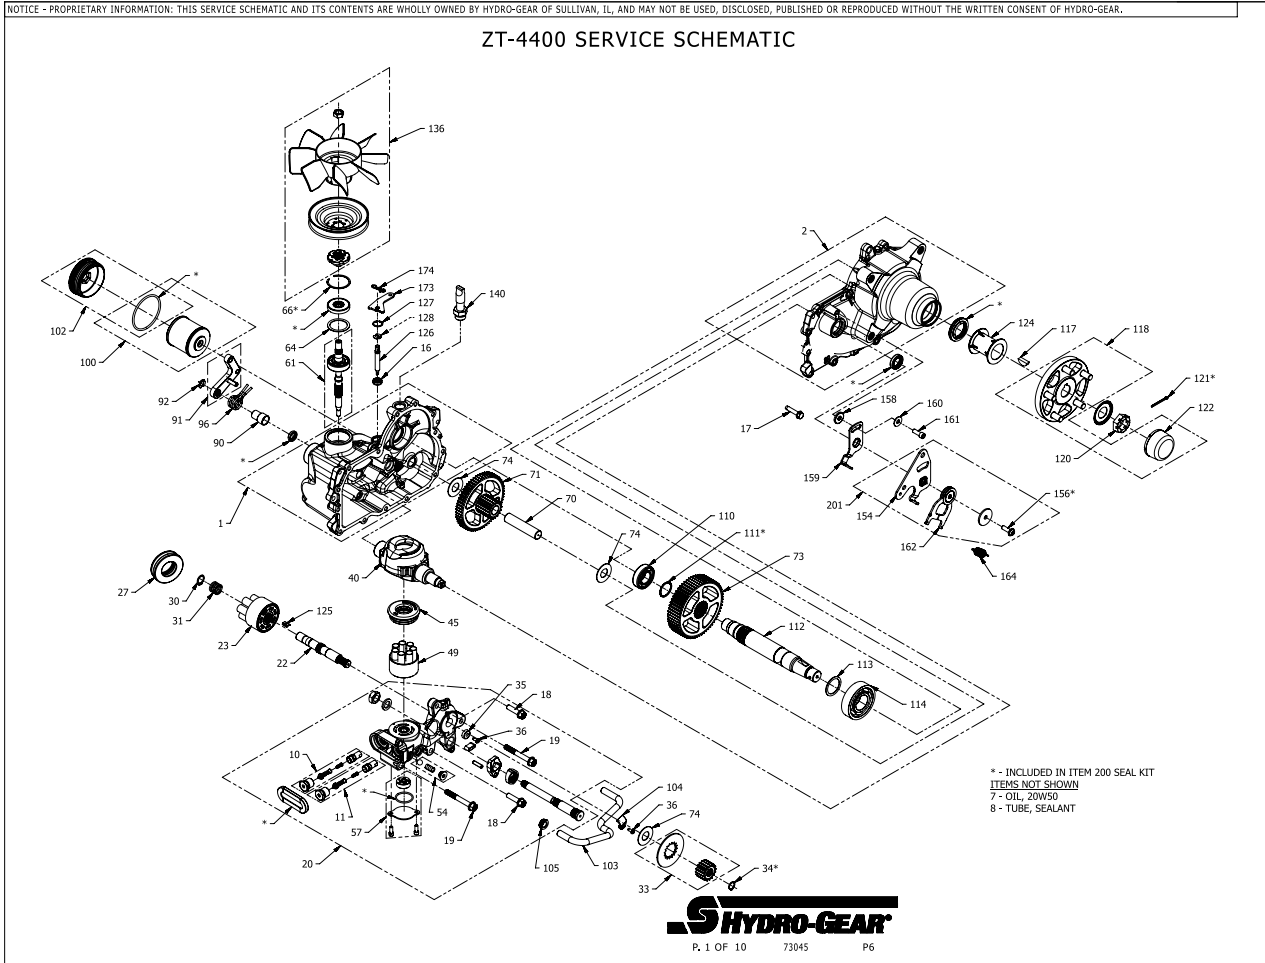

Parts Breakdown

Parts Breakdown

#	PART #	DESCRIPTION	QTY	Note
1	72518	KIT MAIN HOUSING LH	1	
2	72520	KIT SIDE HOUSING LH	1	
7		OIL, 20W50	0.9246 gal	
8	50928	SEALANT TUBE	1	
10	72569	KIT SHOCKVALVE	1	
11	72569	KIT SHOCKVALVE	1	
16	55232	SEAL, LIP .375 X .75 X .25	1	
17	53987	SCREW 5/16-18 X 1.5 HEX WASHER	14	
18	54426	BOLT	2	
19	52977	SCREW 3/8-16 X 3.00 HF	2	
20	72570	KIT CENTERSECTION LH	1	
22	54053	SHAFT, MOTOR	1	
23	72897	KIT,BLOCK 16cc CYLINDER	1	
27	52991	BEARING 35X70X21.6 THRUST	1	
30	53676	RING, RETAINING	1	
31	2000025	SPRING COMP .89 X .65	1	
33	72725	KIT BRAKE ROTOR GEAR	1	
34	44145	RETAINING RING, MOTOR SHAFT	1	
35	51100	MAGNET, RING	1	
36	50653	BOLT 10-32 X 1/2 SELF TAPPING	2	
40	52972	SWASHPLATE 16CC MACHINED	1	
45	54032	BEARING, THRUST, PUMP	1	
49	71971	KIT, BLOCK 12CC	1	
54	72527	KIT CHARGE RELIEF	1	
57	72526	KIT CHARGE PUMP	1	
61	72523	KIT INPUT SHAFT	1	
64	2000023	SPACER	1	
66	54352	RING, RET, INTERNAL, INPUT	1	
70	54079	JACKSHAFT	1	
71	72522	KIT GEARS	1	
73	54037	GEAR, 62T	1	
74	54078	WASHER, JACKSHAFT	3	
90	54367	SPACER, SPRING	1	
91	72524	KIT BRAKE LH	1	
92	53019	RING RET 43 EXT KLIPRING	1	
96	53898	SPRING, TORSION	1	
100	72537	KIT FILTER	1	
102	72536	KIT FILTER CAP	1	
103	54224	TUBE, FILTER, LH	1	
104	54085	CLAMP, TUBE, FILTER	1	
105	52982	GROMMET	1	
110	53656	BEARING 25.4X52X15 BALL 6205R-1	1	
111	54219	RING, RETAINING, .125, EXTERNAL, SPRING	1	
112	54052	SHAFT, AXLE	1	
113	53006	WASHER 1.40 X 1.75 X .05	1	
114	53007	BEARING 35X80X21 BALL 6307	1	

Parts Breakdown