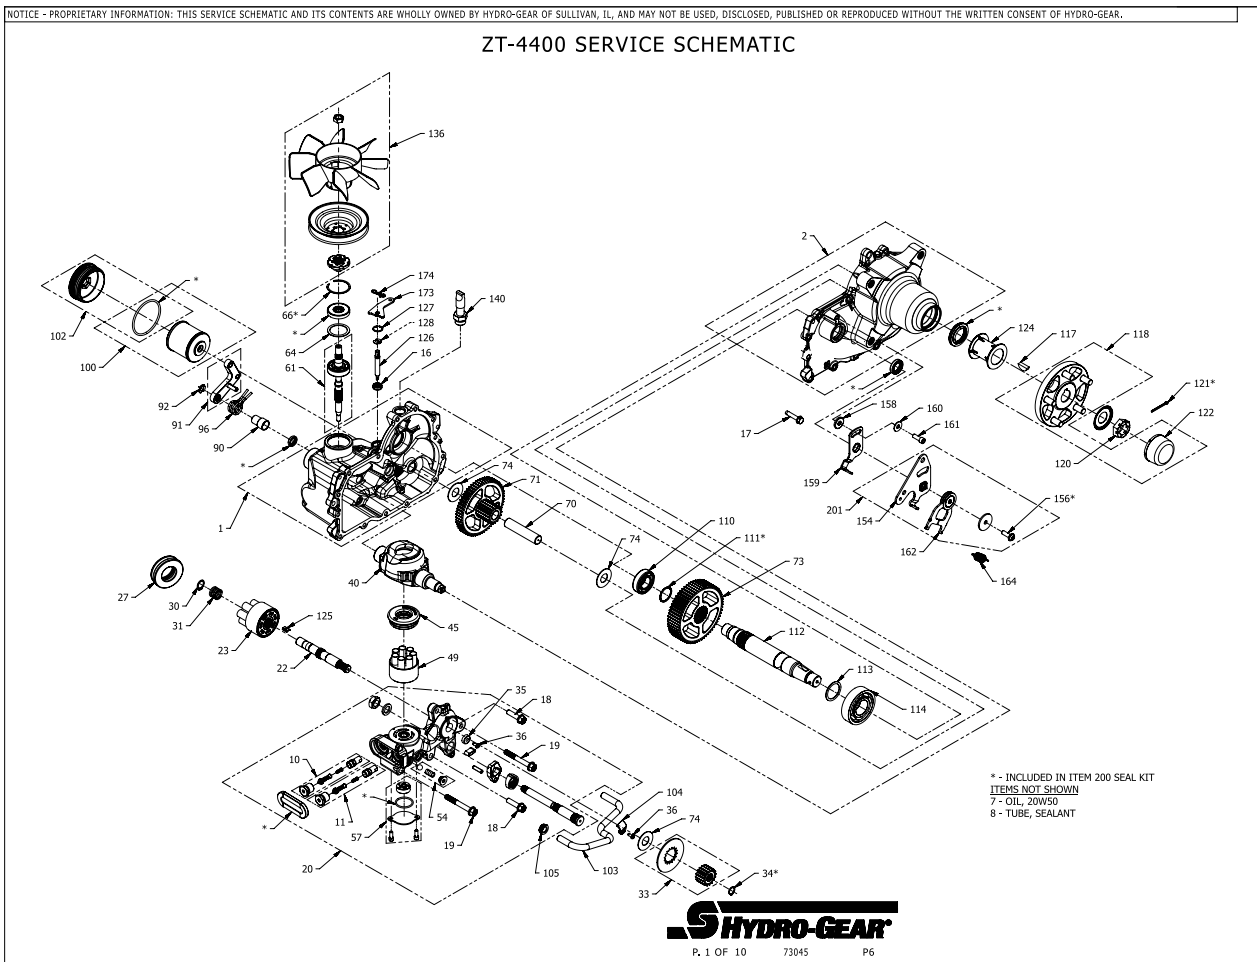

Parts Breakdown

Parts Breakdown

#	PART #	DESCRIPTION	QTY	Note
1	72519	KIT MAIN HOUSING RH	1	
2	73113	KIT, SIDE HOUSING - RH	1	
7		OIL, 20W50	0.9246 gal	
8	50928	SEALANT TUBE	1	
10	72569	KIT SHOCKVALVE	1	
11	72569	KIT SHOCKVALVE	1	
16	55232	SEAL, LIP .375 X .75 X .25	1	
17	53987	SCREW 5/16-18 X 1.5 HEX WASHER	14	
18	54426	BOLT	2	
19	52977	SCREW 3/8-16 X 3.00 HF	2	
20	72571	KIT CENTERSECTION RH	1	
22	54053	SHAFT, MOTOR	1	
23	72897	KIT,BLOCK 16cc CYLINDER	1	
27	52991	BEARING 35X70X21.6 THRUST	1	
30	53676	RING, RETAINING	1	
31	2000025	SPRING COMP .89 X .65	1	
33	72725	KIT BRAKE ROTOR GEAR	1	
34	44145	RETAINING RING, MOTOR SHAFT	1	
35	51100	MAGNET, RING	1	
36	50653	BOLT 10-32 X 1/2 SELF TAPPING	2	
40	52972	SWASHPLATE 16CC MACHINED	1	
45	54032	BEARING, THRUST, PUMP	1	
49	71971	KIT, BLOCK 12CC	1	
54	72527	KIT CHARGE RELIEF	1	
57	72526	KIT CHARGE PUMP	1	
61	72523	KIT INPUT SHAFT	1	
64	2000023	SPACER	1	
66	54352	RING, RET, INTERNAL, INPUT	1	
70	54079	JACKSHAFT	1	
71	72522	KIT GEARS	1	
73	54037	GEAR, 62T	1	
74	54078	WASHER, JACKSHAFT	3	
90	54367	SPACER, SPRING	1	
91	72525	KIT BRAKE RH	1	
92	53019	RING RET 43 EXT KLIPRING	1	
96	53898	SPRING, TORSION	1	
100	72537	KIT FILTER	1	
102	72536	KIT FILTER CAP	1	
103	54225	TUBE, FILTER, RH	1	
104	54085	CLAMP, TUBE, FILTER	1	
105	52982	GROMMET	1	
110	53656	BEARING 25.4X52X15 BALL 6205R-1	1	
111	54219	RING, RETAINING, .125, EXTERNAL, SPRING	1	
112	54052	SHAFT, AXLE	1	
113	53006	WASHER 1.40 X 1.75 X .05	1	
114	53007	BEARING 35X80X21 BALL 6307	1	

Parts Breakdown