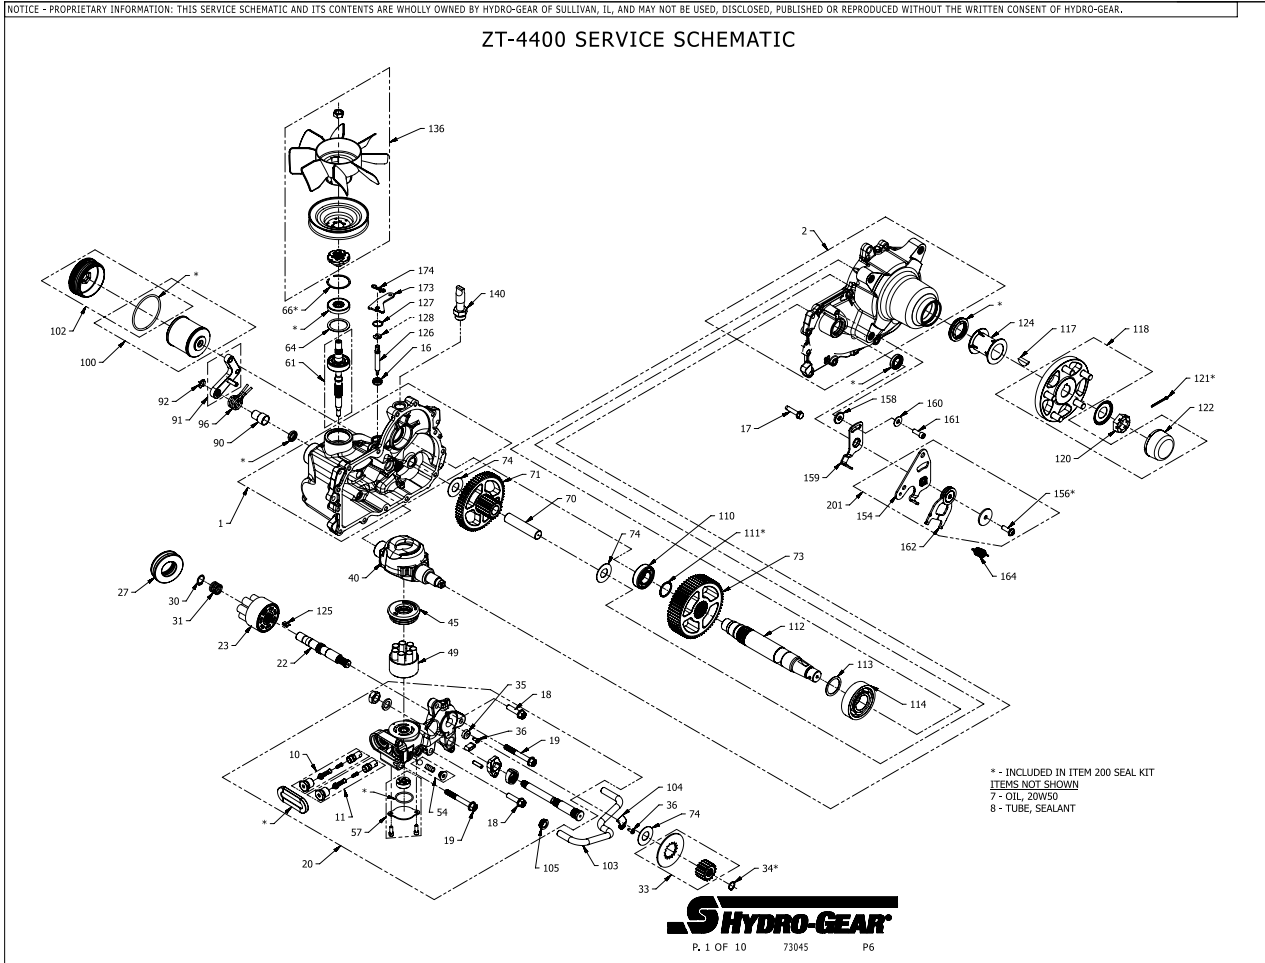

Parts Breakdown

Parts Breakdown

#	PART #	DESCRIPTION	QTY	Note
1	72518	KIT MAIN HOUSING LH	1	
2	73112	KIT, SIDE HOUSING - LH	1	
7		OIL, 20W50	0.9246 gal	
8	50928	SEALANT TUBE	1	
10	72569	KIT SHOCKVALVE	1	
11	72569	KIT SHOCKVALVE	1	
16	55232	SEAL, LIP .375 X .75 X .25	1	
17	53987	SCREW 5/16-18 X 1.5 HEX WASHER	14	
18	54426	BOLT	2	
19	52977	SCREW 3/8-16 X 3.00 HF	2	
20	72570	KIT CENTERSECTION LH	1	
22	54053	SHAFT, MOTOR	1	
23	72897	KIT,BLOCK 16cc CYLINDER	1	
27	52991	BEARING 35X70X21.6 THRUST	1	
30	53676	RING, RETAINING	1	
31	2000025	SPRING COMP .89 X .65	1	
33	72725	KIT BRAKE ROTOR GEAR	1	
34	44145	RETAINING RING, MOTOR SHAFT	1	
35	51100	MAGNET, RING	1	
36	50653	BOLT 10-32 X 1/2 SELF TAPPING	2	
40	52972	SWASHPLATE 16CC MACHINED	1	
45	54032	BEARING, THRUST, PUMP	1	
49	71971	KIT, BLOCK 12CC	1	
54	72527	KIT CHARGE RELIEF	1	
57	72526	KIT CHARGE PUMP	1	
61	72523	KIT INPUT SHAFT	1	
64	2000023	SPACER	1	
66	54352	RING, RET, INTERNAL, INPUT	1	
70	54079	JACKSHAFT	1	
71	72522	KIT GEARS	1	
73	54037	GEAR, 62T	1	
74	54078	WASHER, JACKSHAFT	3	
90	54367	SPACER, SPRING	1	
91	72524	KIT BRAKE LH	1	
92	53019	RING RET 43 EXT KLIPRING	1	
96	53898	SPRING, TORSION	1	
100	72537	KIT FILTER	1	
102	72536	KIT FILTER CAP	1	
103	54224	TUBE, FILTER, LH	1	
104	54085	CLAMP, TUBE, FILTER	1	
105	52982	GROMMET	1	
110	53656	BEARING 25.4X52X15 BALL 6205R-1	1	
111	54219	RING, RETAINING, .125, EXTERNAL, SPRING	1	
112	54052	SHAFT, AXLE	1	
113	53006	WASHER 1.40 X 1.75 X .05	1	
114	53007	BEARING 35X80X21 BALL 6307	1	

Parts Breakdown