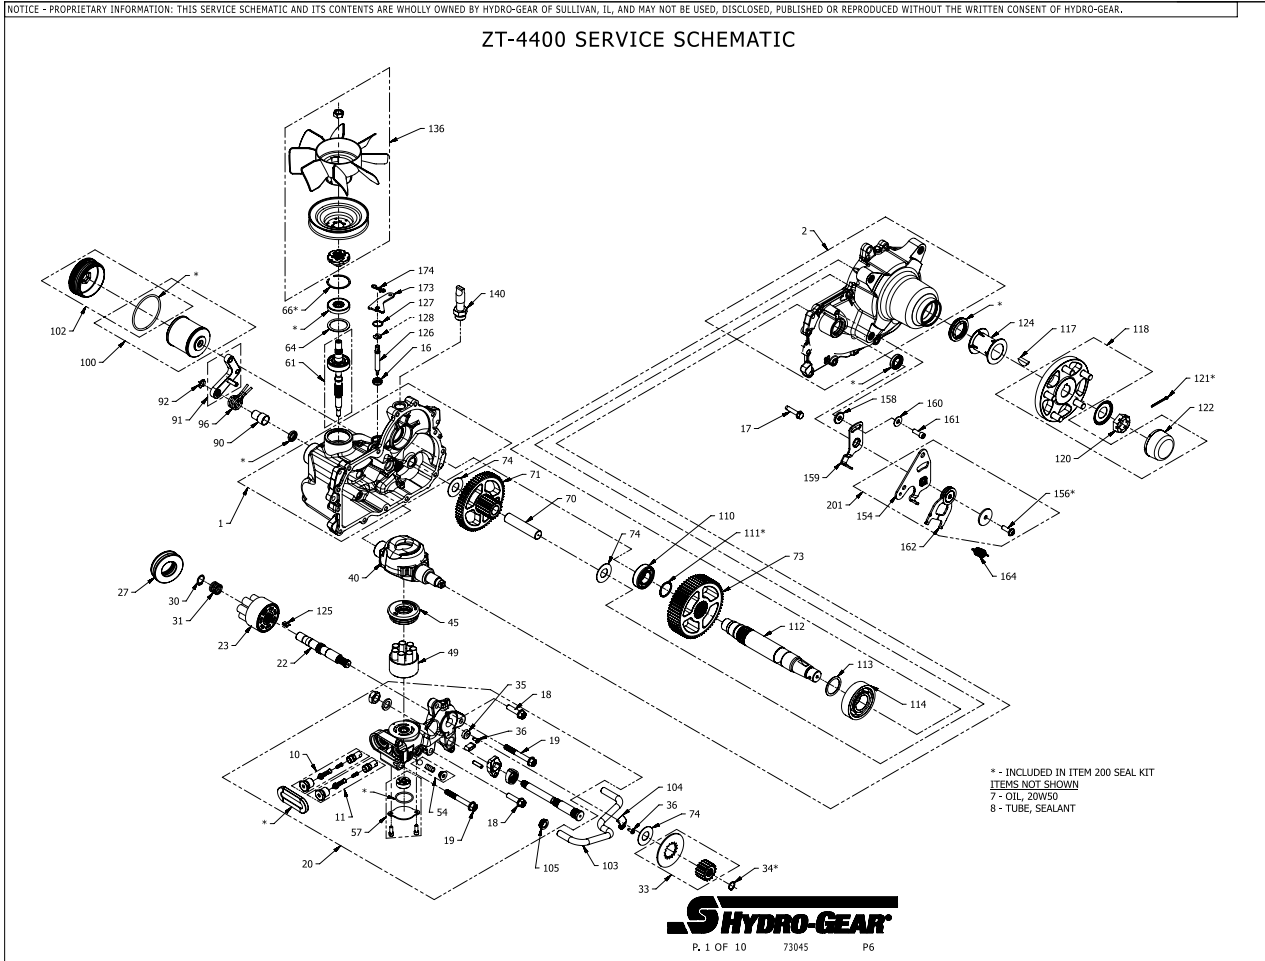

Parts Breakdown

Parts Breakdown

#	PART #	DESCRIPTION	QTY	Note
1	72519	KIT MAIN HOUSING RH	1	
2	73113	KIT, SIDE HOUSING - RH	1	
7		OIL, 20W50	0.9246 gal	
8	50928	SEALANT TUBE	1	
10	72569	KIT SHOCKVALVE	1	
11	72569	KIT SHOCKVALVE	1	
16	55232	SEAL, LIP .375 X .75 X .25	1	
17	53987	SCREW 5/16-18 X 1.5 HEX WASHER	14	
18	54426	BOLT	2	
19	52977	SCREW 3/8-16 X 3.00 HF	2	
20	72571	KIT CENTERSECTION RH	1	
22	54053	SHAFT, MOTOR	1	
23	72897	KIT,BLOCK 16cc CYLINDER	1	
27	52991	BEARING 35X70X21.6 THRUST	1	
30	53676	RING, RETAINING	1	
31	2000025	SPRING COMP .89 X .65	1	
33	72725	KIT BRAKE ROTOR GEAR	1	
34	44145	RETAINING RING, MOTOR SHAFT	1	
35	51100	MAGNET, RING	1	
36	50653	BOLT 10-32 X 1/2 SELF TAPPING	2	
40	52972	SWASHPLATE 16CC MACHINED	1	
45	54032	BEARING, THRUST, PUMP	1	
49	71971	KIT, BLOCK 12CC	1	
54	72527	KIT CHARGE RELIEF	1	
57	72526	KIT CHARGE PUMP	1	
61	72523	KIT INPUT SHAFT	1	
64	2000023	SPACER	1	
66	54352	RING, RET, INTERNAL, INPUT	1	
70	54079	JACKSHAFT	1	
71	72522	KIT GEARS	1	
73	54037	GEAR, 62T	1	
74	54078	WASHER, JACKSHAFT	3	
90	54367	SPACER, SPRING	1	
91	72525	KIT BRAKE RH	1	
92	53019	RING RET 43 EXT KLIPRING	1	
96	53898	SPRING, TORSION	1	
100	72537	KIT FILTER	1	
102	72536	KIT FILTER CAP	1	
103	54225	TUBE, FILTER, RH	1	
104	54085	CLAMP, TUBE, FILTER	1	
105	52982	GROMMET	1	
110	53656	BEARING 25.4X52X15 BALL 6205R-1	1	
111	54219	RING, RETAINING, .125, EXTERNAL, SPRING	1	
112	54275	SHAFT, AXLE	1	
113	53006	WASHER 1.40 X 1.75 X .05	1	
114	53007	BEARING 35X80X21 BALL 6307	1	

Parts Breakdown