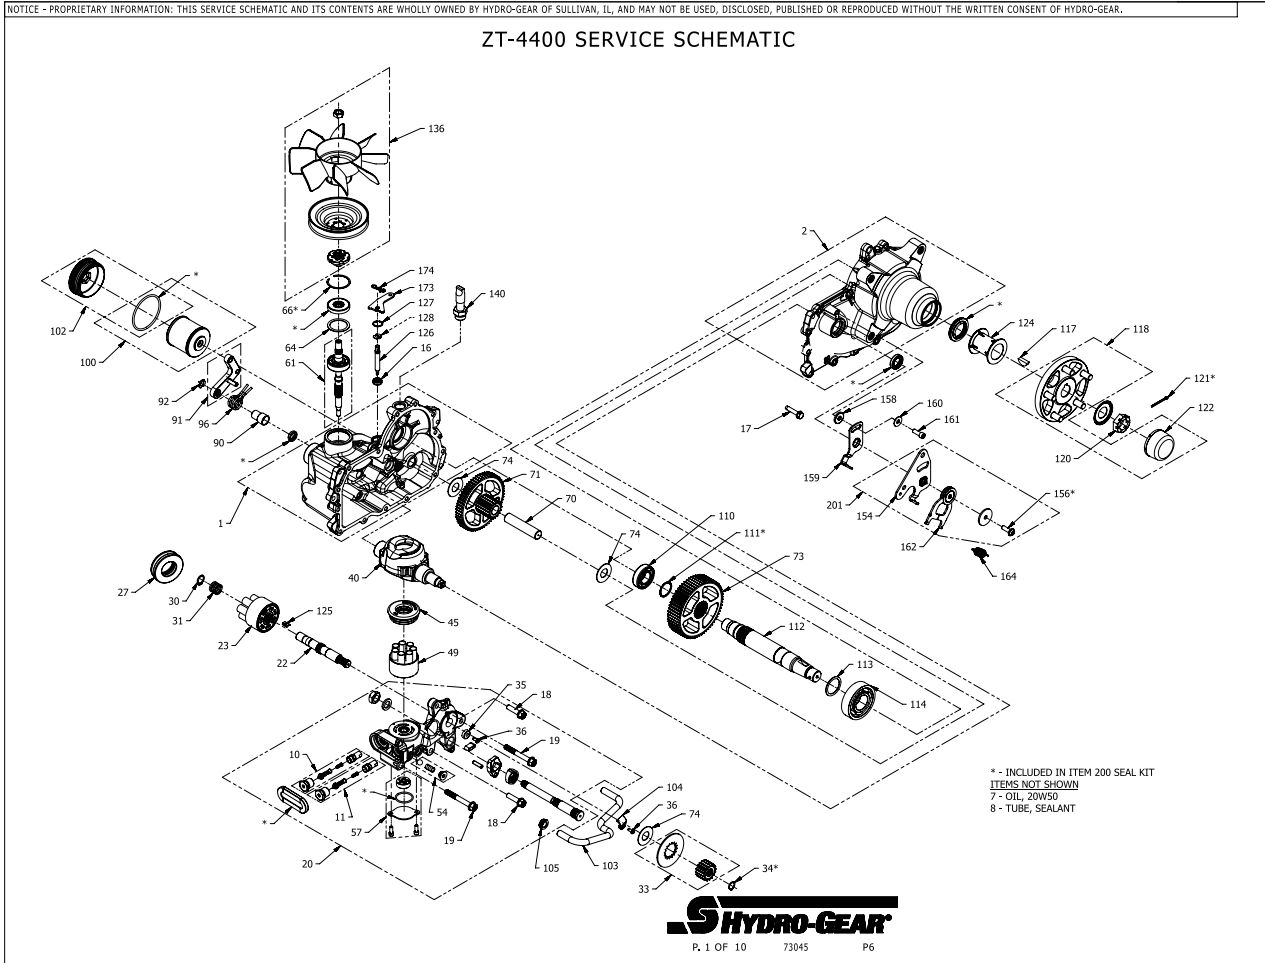

Parts Breakdown

Parts Breakdown

#	PART #	DESCRIPTION	QTY	Note
1	72518	KIT MAIN HOUSING LH	1	
2	73112	KIT, SIDE HOUSING - LH	1	
7		OIL, 20W50	0.9246 gal	
8	50928	SEALANT TUBE	1	
10	72569	KIT SHOCKVALVE	1	
11	72569	KIT SHOCKVALVE	1	
16	55232	SEAL, LIP .375 X .75 X .25	1	
17	53987	SCREW 5/16-18 X 1.5 HEX WASHER	14	
18	54426	BOLT	2	
19	52977	SCREW 3/8-16 X 3.00 HF	2	
20	72570	KIT CENTERSECTION LH	1	
22	54053	SHAFT, MOTOR	1	
23	72897	KIT,BLOCK 16cc CYLINDER	1	
27	52991	BEARING 35X70X21.6 THRUST	1	
30	53676	RING, RETAINING	1	
31	2000025	SPRING COMP .89 X .65	1	
33	72725	KIT BRAKE ROTOR GEAR	1	
34	44145	RETAINING RING, MOTOR SHAFT	1	
35	51100	MAGNET, RING	1	
36	50653	BOLT 10-32 X 1/2 SELF TAPPING	2	
40	52972	SWASHPLATE 16CC MACHINED	1	
45	54032	BEARING, THRUST, PUMP	1	
49	71971	KIT, BLOCK 12CC	1	
54	72527	KIT CHARGE RELIEF	1	
57	72526	KIT CHARGE PUMP	1	
61	72523	KIT INPUT SHAFT	1	
64	2000023	SPACER	1	
66	54352	RING, RET, INTERNAL, INPUT	1	
70	54079	JACKSHAFT	1	
71	72522	KIT GEARS	1	
73	54037	GEAR, 62T	1	
74	54078	WASHER, JACKSHAFT	3	
90	54367	SPACER, SPRING	1	
91	72524	KIT BRAKE LH	1	
92	53019	RING RET 43 EXT KLIPRING	1	
96	53898	SPRING, TORSION	1	
100	72537	KIT FILTER	1	
102	72536	KIT FILTER CAP	1	
103	54224	TUBE, FILTER, LH	1	
104	54085	CLAMP, TUBE, FILTER	1	
105	52982	GROMMET	1	
110	53656	BEARING 25.4X52X15 BALL 6205R-1	1	
111	54219	RING, RETAINING, .125, EXTERNAL, SPRING	1	
112	54275	SHAFT, AXLE	1	
113	53006	WASHER 1.40 X 1.75 X .05	1	
114	53007	BEARING 35X80X21 BALL 6307	1	

Parts Breakdown