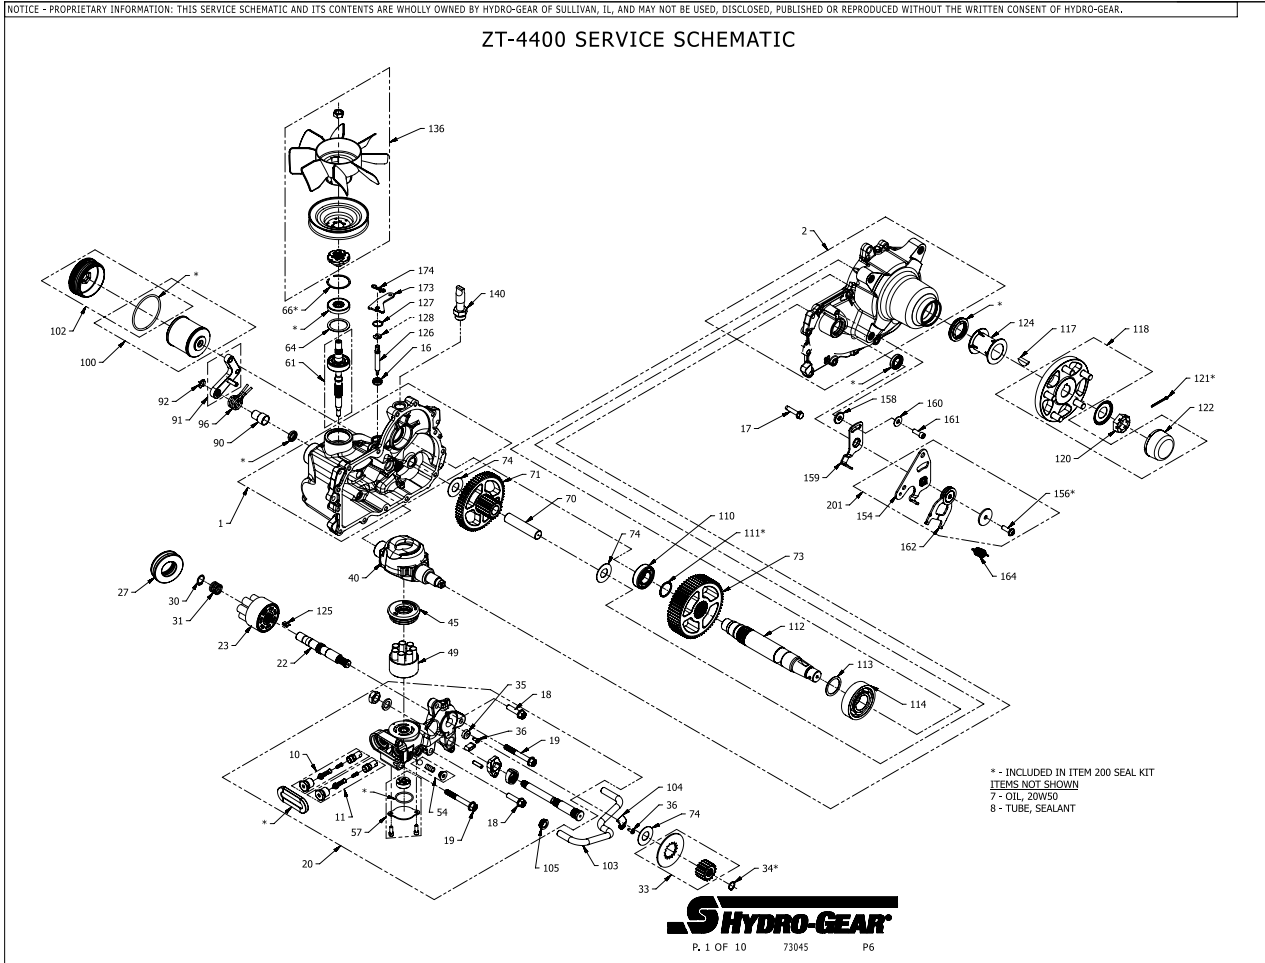

Parts Breakdown

Parts Breakdown

#	PART #	DESCRIPTION	QTY	Note
1	72519	KIT MAIN HOUSING RH	1	
2	72521	KIT SIDE HOUSING RH	1	
7		OIL, 20W50	0.9246 gal	
8	50928	SEALANT TUBE	1	
10	72569	KIT SHOCKVALVE	1	
11	72569	KIT SHOCKVALVE	1	
16	55232	SEAL, LIP .375 X .75 X .25	1	
17	53987	SCREW 5/16-18 X 1.5 HEX WASHER	14	
18	54426	BOLT	2	
19	52977	SCREW 3/8-16 X 3.00 HF	2	
20	72571	KIT CENTERSECTION RH	1	
22	54053	SHAFT, MOTOR	1	
23	72897	KIT,BLOCK 16cc CYLINDER	1	
27	52991	BEARING 35X70X21.6 THRUST	1	
30	53676	RING, RETAINING	1	
31	2000025	SPRING COMP .89 X .65	1	
33	72725	KIT BRAKE ROTOR GEAR	1	
34	44145	RETAINING RING, MOTOR SHAFT	1	
35	51100	MAGNET, RING	1	
36	50653	BOLT 10-32 X 1/2 SELF TAPPING	2	
40	52972	SWASHPLATE 16CC MACHINED	1	
45	54032	BEARING, THRUST, PUMP	1	
49	71971	KIT, BLOCK 12CC	1	
54	72527	KIT CHARGE RELIEF	1	
57	72526	KIT CHARGE PUMP	1	
61	72523	KIT INPUT SHAFT	1	
64	2000023	SPACER	1	
66	54352	RING, RET, INTERNAL, INPUT	1	
70	54079	JACKSHAFT	1	
71	72522	KIT GEARS	1	
73	54037	GEAR, 62T	1	
74	54078	WASHER, JACKSHAFT	3	
90	54367	SPACER, SPRING	1	
91	72681	KIT, BRAKE, RH	1	
92	53019	RING RET 43 EXT KLIPRING	1	
96	53898	SPRING, TORSION	1	
100	72537	KIT FILTER	1	
102	72536	KIT FILTER CAP	1	
103	54225	TUBE, FILTER, RH	1	
104	54085	CLAMP, TUBE, FILTER	1	
105	52982	GROMMET	1	
110	53656	BEARING 25.4X52X15 BALL 6205R-1	1	
111	54219	RING, RETAINING, .125, EXTERNAL, SPRING	1	
112	54275	SHAFT, AXLE	1	
113	53006	WASHER 1.40 X 1.75 X .05	1	
114	53007	BEARING 35X80X21 BALL 6307	1	

Parts Breakdown