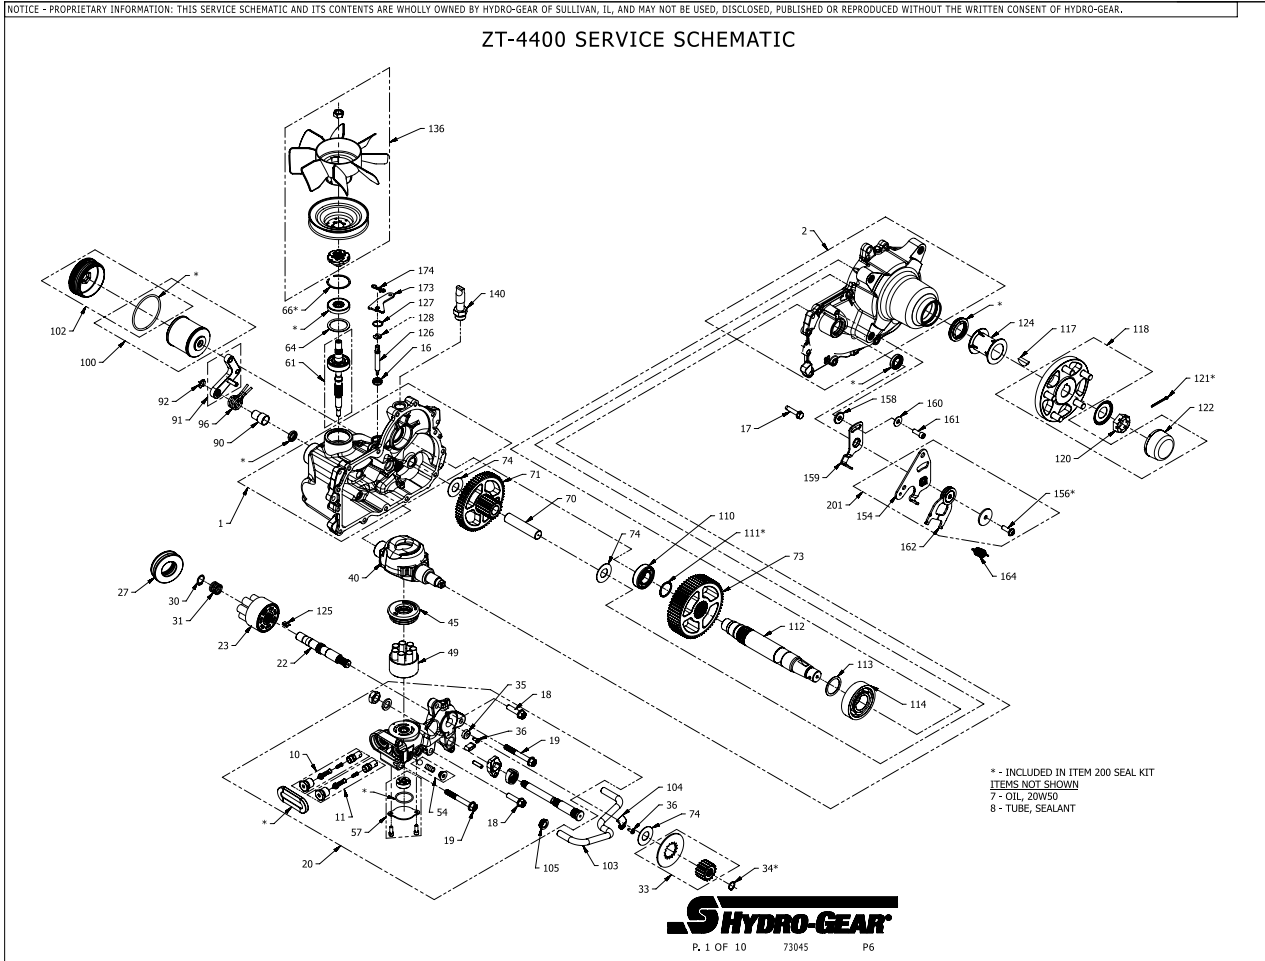

Parts Breakdown

Parts Breakdown

#	PART #	DESCRIPTION	QTY	Note
1	72518	KIT MAIN HOUSING LH	1	
2	72520	KIT SIDE HOUSING LH	1	
7		OIL, 20W50	0.9246 gal	
8	50928	SEALANT TUBE	1	
10	72569	KIT SHOCKVALVE	1	
11	72569	KIT SHOCKVALVE	1	
16	55232	SEAL, LIP .375 X .75 X .25	1	
17	53987	SCREW 5/16-18 X 1.5 HEX WASHER	14	
18	54426	BOLT	2	
19	52977	SCREW 3/8-16 X 3.00 HF	2	
20	72570	KIT CENTERSECTION LH	1	
22	54053	SHAFT, MOTOR	1	
23	72897	KIT,BLOCK 16cc CYLINDER	1	
27	52991	BEARING 35X70X21.6 THRUST	1	
30	53676	RING, RETAINING	1	
31	2000025	SPRING COMP .89 X .65	1	
33	72725	KIT BRAKE ROTOR GEAR	1	
34	44145	RETAINING RING, MOTOR SHAFT	1	
35	51100	MAGNET, RING	1	
36	50653	BOLT 10-32 X 1/2 SELF TAPPING	2	
40	52972	SWASHPLATE 16CC MACHINED	1	
45	54032	BEARING, THRUST, PUMP	1	
49	71971	KIT, BLOCK 12CC	1	
54	72527	KIT CHARGE RELIEF	1	
57	72526	KIT CHARGE PUMP	1	
61	72523	KIT INPUT SHAFT	1	
64	2000023	SPACER	1	
66	54352	RING, RET, INTERNAL, INPUT	1	
70	54079	JACKSHAFT	1	
71	72522	KIT GEARS	1	
73	54037	GEAR, 62T	1	
74	54078	WASHER, JACKSHAFT	3	
90	54367	SPACER, SPRING	1	
91	72682	KIT, BRAKE, LH	1	
92	53019	RING RET 43 EXT KLIPRING	1	
96	53898	SPRING, TORSION	1	
100	72537	KIT FILTER	1	
102	72536	KIT FILTER CAP	1	
103	54224	TUBE, FILTER, LH	1	
104	54085	CLAMP, TUBE, FILTER	1	
105	52982	GROMMET	1	
110	53656	BEARING 25.4X52X15 BALL 6205R-1	1	
111	54219	RING, RETAINING, .125, EXTERNAL, SPRING	1	
112	54275	SHAFT, AXLE	1	
113	53006	WASHER 1.40 X 1.75 X .05	1	
114	53007	BEARING 35X80X21 BALL 6307	1	

Parts Breakdown