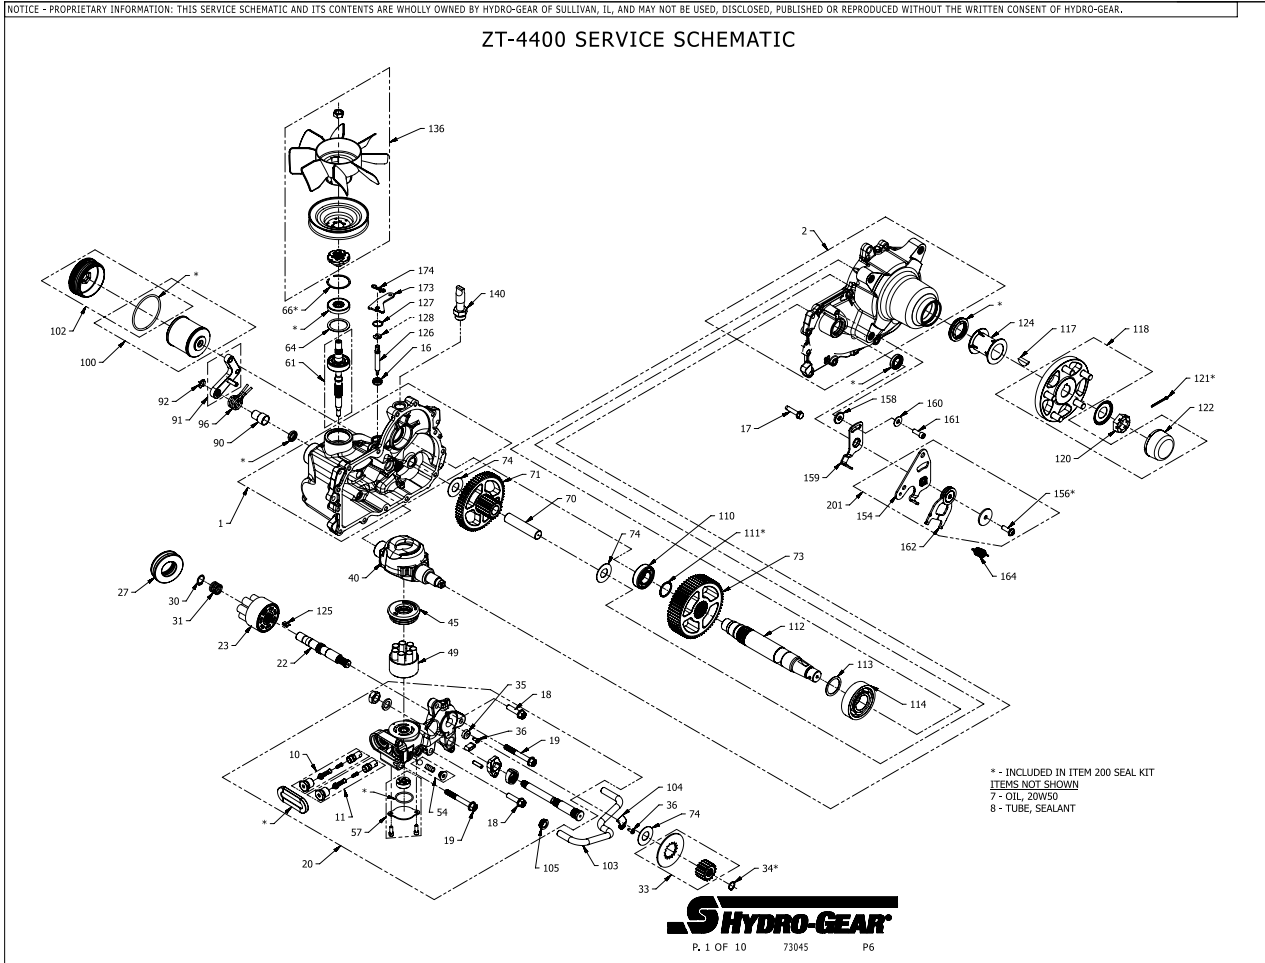

Parts Breakdown

Parts Breakdown

#	PART #	DESCRIPTION	QTY	Note
1	72519	KIT MAIN HOUSING RH	1	
2	72521	KIT SIDE HOUSING RH	1	
7		OIL, 20W50	0.9246 gal	
8	50928	SEALANT TUBE	1	
10	72569	KIT SHOCKVALVE	1	
11	72569	KIT SHOCKVALVE	1	
16	55232	SEAL, LIP .375 X .75 X .25	1	
17	53987	SCREW 5/16-18 X 1.5 HEX WASHER	14	
18	54426	BOLT	2	
19	52977	SCREW 3/8-16 X 3.00 HF	2	
20	72571	KIT CENTERSECTION RH	1	
22	54053	SHAFT, MOTOR	1	
23	72897	KIT,BLOCK 16cc CYLINDER	1	
27	52991	BEARING 35X70X21.6 THRUST	1	
30	53676	RING, RETAINING	1	
31	2000025	SPRING COMP .89 X .65	1	
33	72725	KIT BRAKE ROTOR GEAR	1	
34	44145	RETAINING RING, MOTOR SHAFT	1	
35	51100	MAGNET, RING	1	
36	50653	BOLT 10-32 X 1/2 SELF TAPPING	2	
40	52972	SWASHPLATE 16CC MACHINED	1	
45	54032	BEARING, THRUST, PUMP	1	
49	71971	KIT, BLOCK 12CC	1	
54	72527	KIT CHARGE RELIEF	1	
57	72526	KIT CHARGE PUMP	1	
61	72523	KIT INPUT SHAFT	1	
64	2000023	SPACER	1	
66	54352	RING, RET, INTERNAL, INPUT	1	
70	54079	JACKSHAFT	1	
71	72522	KIT GEARS	1	
73	54037	GEAR, 62T	1	
74	54078	WASHER, JACKSHAFT	3	
90	54367	SPACER, SPRING	1	
91	72525	KIT BRAKE RH	1	
92	53019	RING RET 43 EXT KLIPRING	1	
96	53898	SPRING, TORSION	1	
100	72537	KIT FILTER	1	
102	72536	KIT FILTER CAP	1	
103	54225	TUBE, FILTER, RH	1	
104	54085	CLAMP, TUBE, FILTER	1	
105	52982	GROMMET	1	
110	53656	BEARING 25.4X52X15 BALL 6205R-1	1	
111	54219	RING, RETAINING, .125, EXTERNAL, SPRING	1	
112	54052	SHAFT, AXLE	1	
113	53006	WASHER 1.40 X 1.75 X .05	1	
114	53007	BEARING 35X80X21 BALL 6307	1	

Parts Breakdown