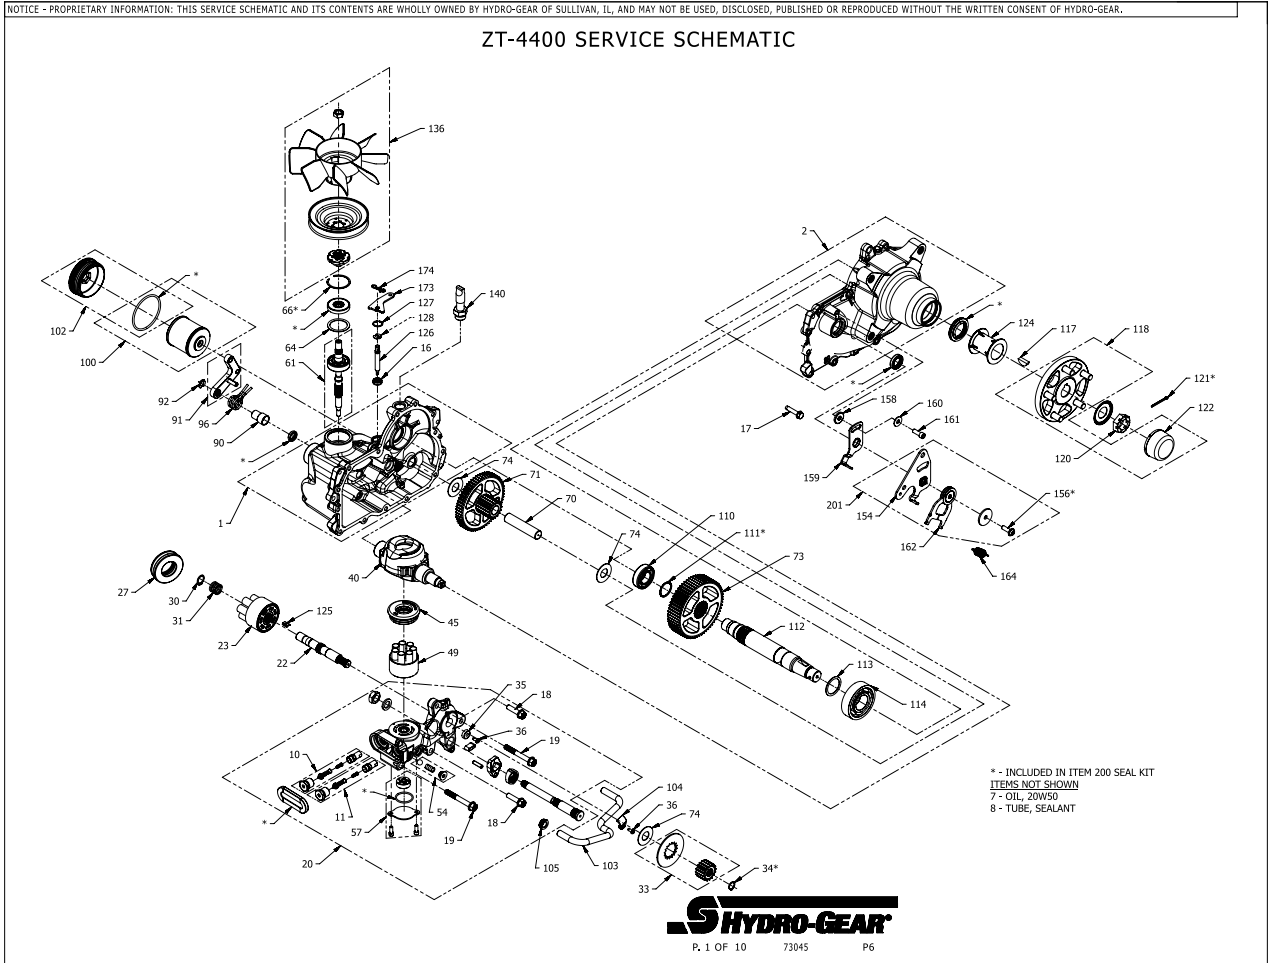

Parts Breakdown

Parts Breakdown

#	PART #	DESCRIPTION	QTY	Note
1	72518	KIT MAIN HOUSING LH	1	
2	72520	KIT SIDE HOUSING LH	1	
7		OIL, 20W50	0.9246 gal	
8	50928	SEALANT TUBE	1	
10	72569	KIT SHOCKVALVE	1	
11	72569	KIT SHOCKVALVE	1	
16	55232	SEAL, LIP .375 X .75 X .25	1	
17	53987	SCREW 5/16-18 X 1.5 HEX WASHER	14	
18	54426	BOLT	2	
19	52977	SCREW 3/8-16 X 3.00 HF	2	
20	72570	KIT CENTERSECTION LH	1	
22	54053	SHAFT, MOTOR	1	
23	72897	KIT,BLOCK 16cc CYLINDER	1	
27	52991	BEARING 35X70X21.6 THRUST	1	
30	53676	RING, RETAINING	1	
31	2000025	SPRING COMP .89 X .65	1	
33	72725	KIT BRAKE ROTOR GEAR	1	
34	44145	RETAINING RING, MOTOR SHAFT	1	
35	51100	MAGNET, RING	1	
36	50653	BOLT 10-32 X 1/2 SELF TAPPING	2	
40	52972	SWASHPLATE 16CC MACHINED	1	
45	54032	BEARING, THRUST, PUMP	1	
49	71971	KIT, BLOCK 12CC	1	
54	72527	KIT CHARGE RELIEF	1	
57	72526	KIT CHARGE PUMP	1	
61	72523	KIT INPUT SHAFT	1	
64	2000023	SPACER	1	
66	54352	RING, RET, INTERNAL, INPUT	1	
70	54079	JACKSHAFT	1	
71	72522	KIT GEARS	1	
73	54037	GEAR, 62T	1	
74	54078	WASHER, JACKSHAFT	3	
90	54367	SPACER, SPRING	1	
91	72524	KIT BRAKE LH	1	
92	53019	RING RET 43 EXT KLIPRING	1	
96	53898	SPRING, TORSION	1	
100	72537	KIT FILTER	1	
102	72536	KIT FILTER CAP	1	
103	54224	TUBE, FILTER, LH	1	
104	54085	CLAMP, TUBE, FILTER	1	
105	52982	GROMMET	1	
110	53656	BEARING 25.4X52X15 BALL 6205R-1	1	
111	54219	RING, RETAINING, .125, EXTERNAL, SPRING	1	
112	54052	SHAFT, AXLE	1	
113	53006	WASHER 1.40 X 1.75 X .05	1	
114	53007	BEARING 35X80X21 BALL 6307	1	

Parts Breakdown