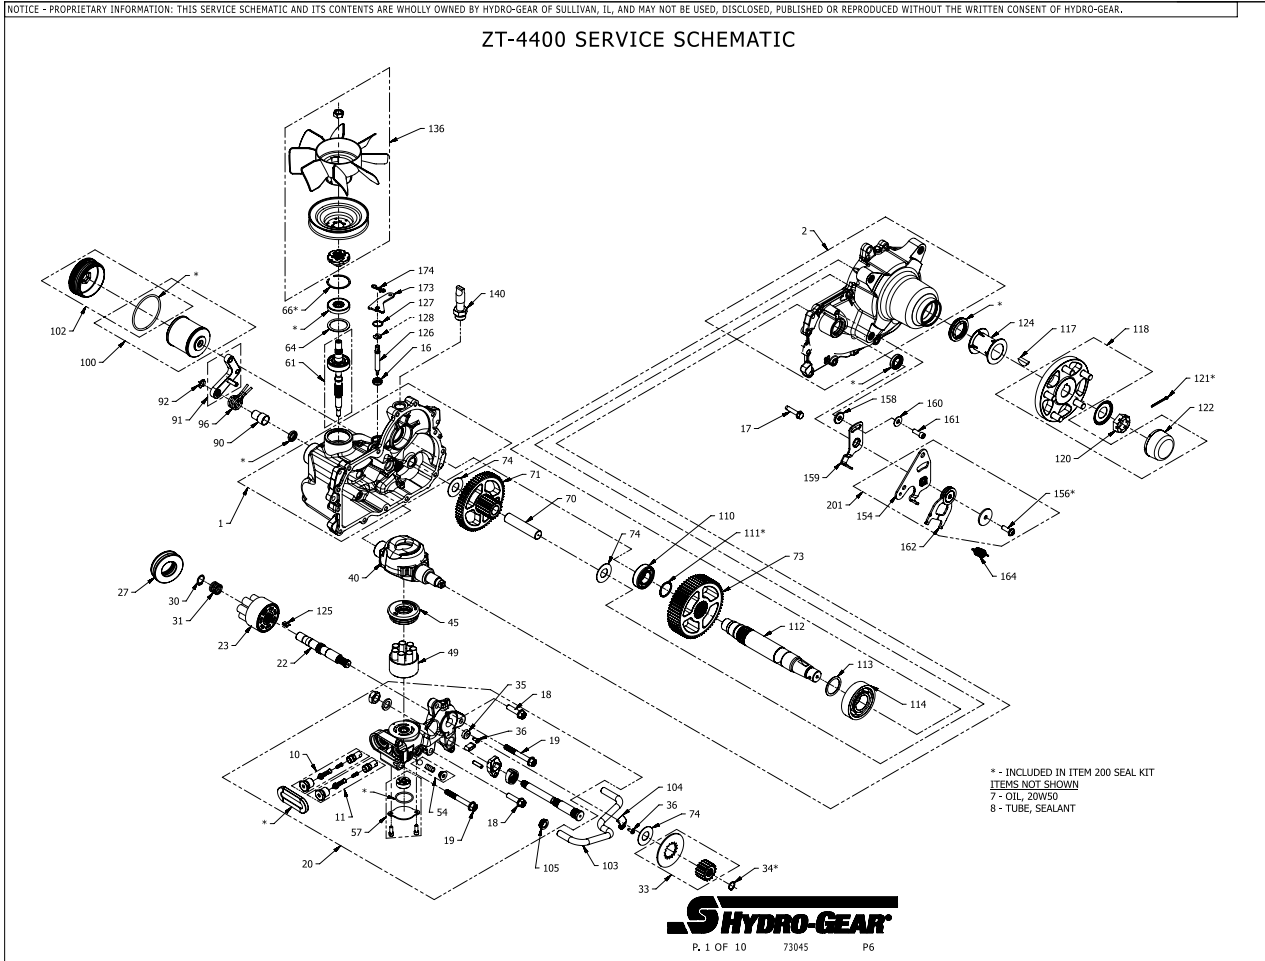

Parts Breakdown

Parts Breakdown

#	PART #	DESCRIPTION	QTY	Note
1	72519	KIT MAIN HOUSING RH	1	
2	72521	KIT SIDE HOUSING RH	1	
7		OIL, 20W50	0.9246 gal	
8	50928	SEALANT TUBE	1	
10	72569	KIT SHOCKVALVE	1	
11	72569	KIT SHOCKVALVE	1	
16	55232	SEAL, LIP .375 X .75 X .25	1	
17	53987	SCREW 5/16-18 X 1.5 HEX WASHER	14	
18	54426	BOLT	2	
19	52977	SCREW 3/8-16 X 3.00 HF	2	
20	72571	KIT CENTERSECTION RH	1	
22	54053	SHAFT, MOTOR	1	
23	72897	KIT,BLOCK 16cc CYLINDER	1	
27	52991	BEARING 35X70X21.6 THRUST	1	
30	53676	RING, RETAINING	1	
31	2000025	SPRING COMP .89 X .65	1	
33	72725	KIT BRAKE ROTOR GEAR	1	
34	44145	RETAINING RING, MOTOR SHAFT	1	
35	51100	MAGNET, RING	1	
36	50653	BOLT 10-32 X 1/2 SELF TAPPING	2	
40	52972	SWASHPLATE 16CC MACHINED	1	
45	54032	BEARING, THRUST, PUMP	1	
49	71971	KIT, BLOCK 12CC	1	
54	72527	KIT CHARGE RELIEF	1	
57	72526	KIT CHARGE PUMP	1	
61	72523	KIT INPUT SHAFT	1	
64	2000023	SPACER	1	
66	54352	RING, RET, INTERNAL, INPUT	1	
70	54079	JACKSHAFT	1	
71	72522	KIT GEARS	1	
73	54037	GEAR, 62T	1	
74	54078	WASHER, JACKSHAFT	3	
90	54367	SPACER, SPRING	1	
91	72525	KIT BRAKE RH	1	
92	53019	RING RET 43 EXT KLIPRING	1	
96	53898	SPRING, TORSION	1	
100	72537	KIT FILTER	1	
102	72536	KIT FILTER CAP	1	
103	54225	TUBE, FILTER, RH	1	
104	54085	CLAMP, TUBE, FILTER	1	
105	52982	GROMMET	1	
110	53656	BEARING 25.4X52X15 BALL 6205R-1	1	
111	54219	RING, RETAINING, .125, EXTERNAL, SPRING	1	
112	54275	SHAFT, AXLE	1	
113	53006	WASHER 1.40 X 1.75 X .05	1	
114	53007	BEARING 35X80X21 BALL 6307	1	

Parts Breakdown