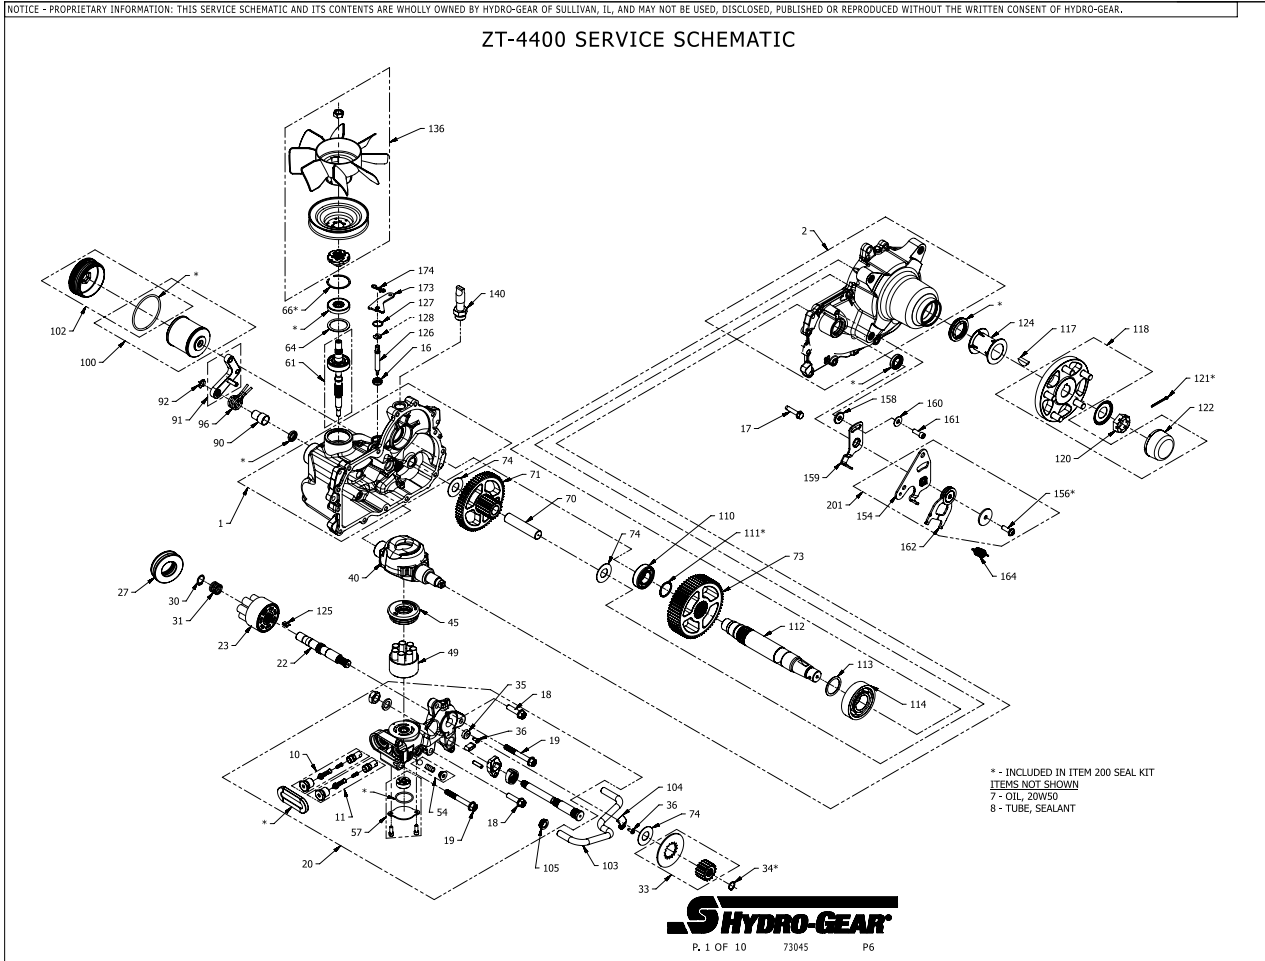

Parts Breakdown

Parts Breakdown

#	PART #	DESCRIPTION	QTY	Note
1	72518	KIT MAIN HOUSING LH	1	
2	72520	KIT SIDE HOUSING LH	1	
7		OIL, 20W50	0.9246 gal	
8	50928	SEALANT TUBE	1	
10	72569	KIT SHOCKVALVE	1	
11	72569	KIT SHOCKVALVE	1	
16	55232	SEAL, LIP .375 X .75 X .25	1	
17	53987	SCREW 5/16-18 X 1.5 HEX WASHER	14	
18	54426	BOLT	2	
19	52977	SCREW 3/8-16 X 3.00 HF	2	
20	72570	KIT CENTERSECTION LH	1	
22	54053	SHAFT, MOTOR	1	
23	72897	KIT,BLOCK 16cc CYLINDER	1	
27	52991	BEARING 35X70X21.6 THRUST	1	
30	53676	RING, RETAINING	1	
31	2000025	SPRING COMP .89 X .65	1	
33	72725	KIT BRAKE ROTOR GEAR	1	
34	44145	RETAINING RING, MOTOR SHAFT	1	
35	51100	MAGNET, RING	1	
36	50653	BOLT 10-32 X 1/2 SELF TAPPING	2	
40	52972	SWASHPLATE 16CC MACHINED	1	
45	54032	BEARING, THRUST, PUMP	1	
49	71971	KIT, BLOCK 12CC	1	
54	72527	KIT CHARGE RELIEF	1	
57	72526	KIT CHARGE PUMP	1	
61	72523	KIT INPUT SHAFT	1	
64	2000023	SPACER	1	
66	54352	RING, RET, INTERNAL, INPUT	1	
70	54079	JACKSHAFT	1	
71	72522	KIT GEARS	1	
73	54037	GEAR, 62T	1	
74	54078	WASHER, JACKSHAFT	3	
90	54367	SPACER, SPRING	1	
91	72524	KIT BRAKE LH	1	
92	53019	RING RET 43 EXT KLIPRING	1	
96	53898	SPRING, TORSION	1	
100	72537	KIT FILTER	1	
102	72536	KIT FILTER CAP	1	
103	54224	TUBE, FILTER, LH	1	
104	54085	CLAMP, TUBE, FILTER	1	
105	52982	GROMMET	1	
110	53656	BEARING 25.4X52X15 BALL 6205R-1	1	
111	54219	RING, RETAINING, .125, EXTERNAL, SPRING	1	
112	54275	SHAFT, AXLE	1	
113	53006	WASHER 1.40 X 1.75 X .05	1	
114	53007	BEARING 35X80X21 BALL 6307	1	

Parts Breakdown